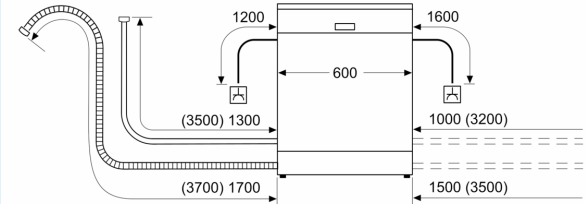

Energy Efficiency Class: D
 Energy Consumption for 100 cycles Eco Programme: 85 kWh
 Maximum number of place settings: 14
 The water consumption of the eco programme in liters per cycle: 9.5 l
 Programme duration: 4:55 h
 Airborne acoustical noise emissions : 44 dB(A) re 1 pW
 Airborne acoustical noise emission class: B
 Built-in / Free-standing: Freestanding
 Height of removable worktop: 30 mm
 Dimensions of the product: 845 x 600 x 600 mm
 Depth with open door 90 degree: 1155 mm
 Adjustable feet: Yes - all
 Maximum adjustability feet: 20 mm
 Adjustable plinth: No
 Weight: 52.2 kg
 Gross weight: 53.5 kg
 Connection Rating: 2400 W
 Fuse protection: 10 A
 Nominal power: 220-240 V
 Frequency: 50; 60 Hz
 Length electrical supply cord: 175.0 cm
 Plug type: GB plug
 Length inlet hose: 165 cm
 Length outlet hose: 190 cm
 EAN code: 4242003896426
 Installation type: Free-standing with built under possibility

- Remaining programme time indicator (minutes)
- Time delay (3, 6 or 24 hours)
- Child safety - Tamperproof controls
- Internal water protection system
- Self-cleaning filter system with 3 piece corrugated filter
- Stainless steel interior
- Dimensions (HxWxD): 84.5 x 60 x 60cm

¹ Scale of Energy Efficiency Classes from A to G

² Energy consumption in kWh per 100 cycles (in programme Eco 50 °C)

³ Water consumption in litres per cycle (in programme Eco 50 °C)

⁴ Duration of programme Eco 50 °C

iQ300, Free-standing dishwasher,
60 cm, White
SN23HW64CG

measurements in mm

socket
() values with extension kit