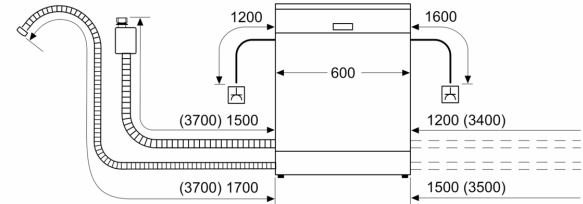

iQ300, Free-standing dishwasher,
60 cm, Silver inox
SN23E103ME

measurements in mm

socket
( ) values with extension kit