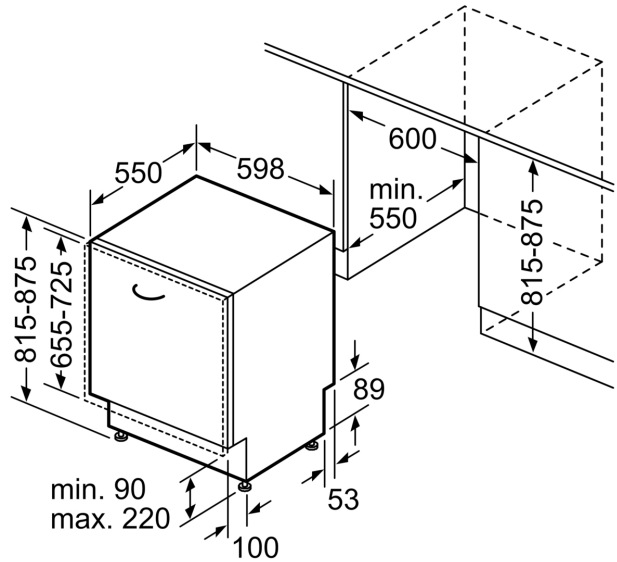

### Better drying performance with the connected dishwasher for smart remote control.

- Stainless steel interior
- Dimensions (HxWxD): 81.5 x 59.8 x 55cm

<sup>1</sup> Scale of Energy Efficiency Classes from A to G

## Series 4, Fully-integrated dishwasher, 60 cm SMV4EAX23G

measurements in mm

⏏ socket  
( ) values with extension kit

measurements in mm