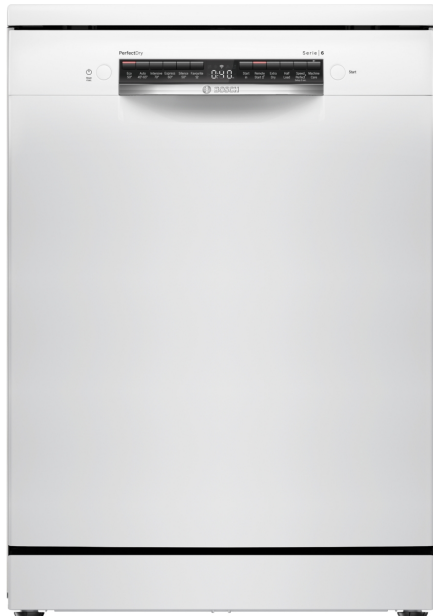

**Series 6, Free-standing dishwasher,  
60 cm, White  
SMS6ZCW10G**

- SGZ0IC00 Small Item Clip for upper rack
- SGZ1010 inlet and outlet hose extention
- SMZ2014 Rack insert for stemware dishwasher
- SMZ5001 Baby care kit
- SMZ5002 Silver polishing cassette
- SMZ5100 Vario-cutlery basket
- SMZ5300 GlassSecure Tray

## Series 6, Free-standing dishwasher, 60 cm, White SMS6ZCW10G

**PerfectDry dishwashers for best drying results with flexible and practical loading solutions for all your different styles of dishes.**

- Stainless steel interior
- Dimensions (HxWxD): 84.5 x 60 x 60cm