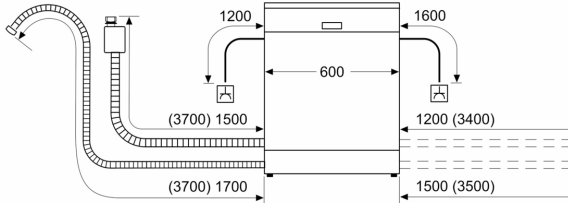

**Series 6, Free-standing dishwasher,  
60 cm, White  
SMS6ZCW10G**

measurements in mm

socket  
( ) values with extension kit

measurements in mm

socket  
( ) values with extension kit