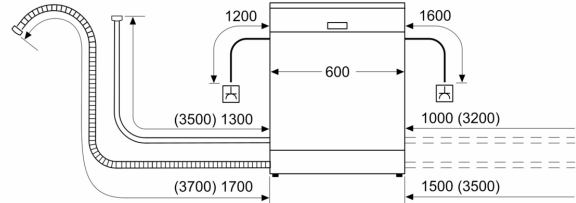

**Series 6, Free-standing dishwasher,  
60 cm, White  
SMS6ZCW10G**

measurements in mm

socket  
( ) values with extension kit

measurements in mm

socket  
( ) values with extension kit