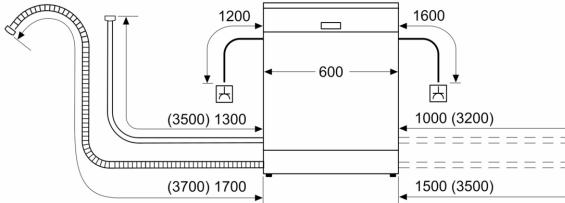

Energy Efficiency Class:	B
Energy Consumption for 100 cycles Eco Programme:	64 kWh
Maximum number of place settings:	13
The water consumption of the eco programme in liters per cycle: 9.0 l	
Programme duration:	3:35 h
Airborne acoustical noise emissions :	42 dB(A) re 1pW
Airborne acoustical noise emission class:	B
Built-in / Free-standing:	Freestanding
Height of removable worktop:	30 mm
Dimensions of the product (HxWxD):	845 x 600 x 600 mm
Depth with open door 90 degree:	1155 mm
Adjustable feet:	Yes - all
Maximum adjustability feet:	20 mm
Adjustable plinth:	No
Net weight:	50.2 kg
Gross weight:	51.6 kg
Connection rating:	2400 W
Fuse protection:	10 A
Voltage:	220-240 V
Frequency:	50; 60 Hz
Length electrical supply cord:	175.0 cm
Plug type:	GB plug
Length inlet hose:	165 cm
Length outlet hose:	190 cm
EAN code:	4242005471546
Installation typology:	Free-standing with built under possibility

Design features

- Time delay (3, 6 or 24 hours)
- Remaining programme time indicator (min)
- Leak protection system
- Tamperproof controls
- Self-cleaning filter system with 3 piece corrugated filter
- Stainless steel interior
- Dimensions (HxWxD): 84.5 x 60 x 60cm

² Energy consumption in kWh per 100 cycles (in programme Eco 50 °C)

³ Water consumption in litres per cycle (in programme Eco 50 °C)

⁴ Duration of programme Eco 50 °C

¹ Scale of Energy Efficiency Classes from A to G

**Series 4, Free-standing dishwasher,
60 cm, White
SMS4EKW06G**

measurements in mm

⌚ socket
() values with extension kit