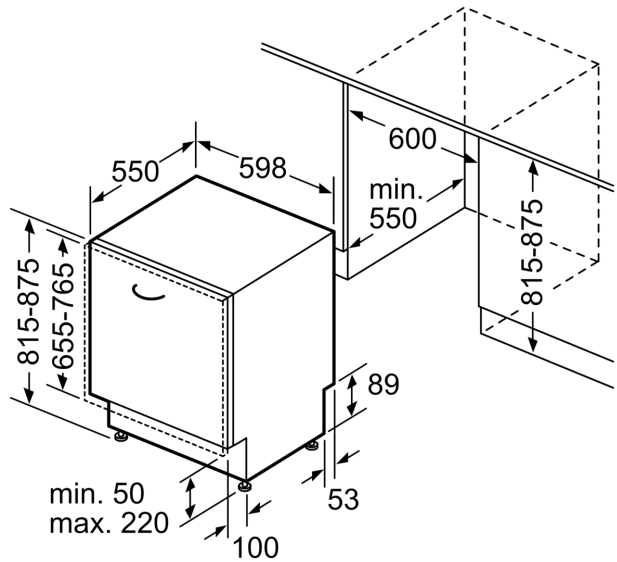

Energy Efficiency Class:D
 Energy Consumption for 100 cycles Eco Programme: 84 kWh
 Maximum number of place settings: 13
 The water consumption of the eco programme in liters per cycle: 9.0 l
 Programme duration: 4:30 h
 Airborne acoustical noise emissions :46 dB(A) re 1pW
 Airborne acoustical noise emission class:C
 Built-in / Free-standing: Built-in
 Height of removable worktop: 0 mm
 Dimensions of the product (HxWxD):815 x 598 x 550 mm
 Min. required niche size for installation (HxWxD):815-875 x 600 x 550 mm
 Depth with open door 90 degree: 1150 mm
 Adjustable feet: Yes - all from front
 Maximum adjustability feet: 60 mm
 Adjustable plinth: Both horizontal and vertical
 Net weight:32.7 kg
 Gross weight: 34.9 kg
 Connection rating: 2400 W
 Fuse protection:10 A
 Voltage: 220-240 V
 Frequency: 50; 60 Hz
 Length electrical supply cord: 175.0 cm
 Plug type: GB plug
 Length inlet hose: 165 cm
 Length outlet hose: 190 cm
 EAN code: 4242005472437
 Installation typology: Integrated

Series 4, Fully-integrated dishwasher, 60 cm, Variable hinge SMH4HTX02G

measurements in mm

⌚ socket
() values with extension kit

measurements in mm