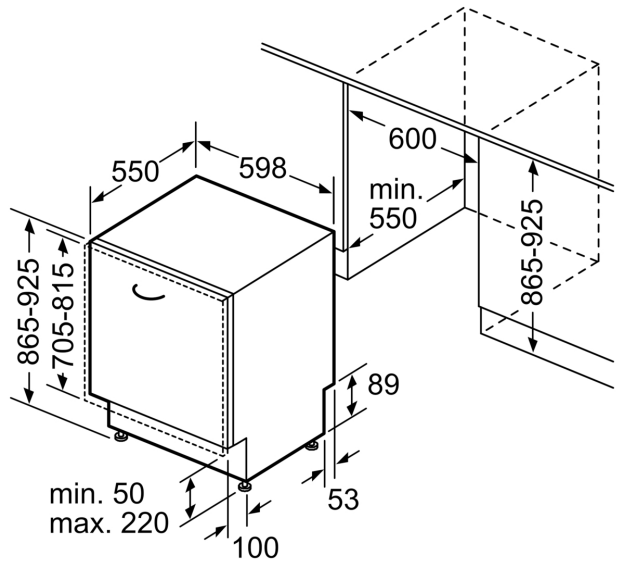

Energy Efficiency Class:D
 Energy Consumption for 100 cycles Eco Programme: 85 kWh
 Maximum number of place settings: 14
 The water consumption of the eco programme in liters per cycle: 9.0 l
 Programme duration: 4:30 h
 Airborne acoustical noise emissions :46 dB(A) re 1pW
 Airborne acoustical noise emission class:C
 Built-in / Free-standing: Built-in
 Height of removable worktop: 0 mm
 Dimensions of the product (HxWxD):865 x 598 x 550 mm
 Min. required niche size for installation (HxWxD):865-925 x 600 x 550 mm
 Depth with open door 90 degree: 1200 mm
 Adjustable feet: Yes - all from front
 Maximum adjustability feet: 60 mm
 Adjustable plinth: Both horizontal and vertical
 Net weight:35.1 kg
 Gross weight: 37.3 kg
 Connection rating: 2400 W
 Fuse protection:10 A
 Voltage: 220-240 V
 Frequency: 50; 60 Hz
 Length electrical supply cord: 175.0 cm
 Plug type: GB plug
 Length inlet hose: 165 cm
 Length outlet hose: 190 cm
 EAN code:4242005470365
 Installation typology: Integrated

**Series 4, Fully-integrated
dishwasher, 60 cm, , Variable hinge
SBH4HVX00G**

measurements in mm

⌘ socket
() values with extension kit

measurements in mm