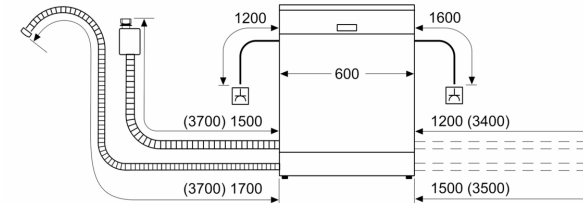

Energy Efficiency Class:D
 Energy Consumption for 100 cycles Eco Programme: 85 kWh
 Maximum number of place settings: 14
 The water consumption of the eco programme in liters per cycle: 9.0 l
 Programme duration: 4:30 h
 Airborne acoustical noise emissions :46 dB(A) re 1pW
 Airborne acoustical noise emission class:C
 Built-in / Free-standing: Built-in
 Height of removable worktop: 0 mm
 Dimensions of the product (HxWxD):865 x 598 x 550 mm
 Min. required niche size for installation (HxWxD):865-925 x 600 x 550 mm
 Depth with open door 90 degree: 1200 mm
 Adjustable feet: Yes - all from front
 Maximum adjustability feet: 60 mm
 Adjustable plinth: Both horizontal and vertical
 Net weight:35.1 kg
 Gross weight: 37.3 kg
 Connection rating: 2400 W
 Fuse protection:10 A
 Voltage: 220-240 V
 Frequency: 50; 60 Hz
 Length electrical supply cord: 175.0 cm
 Plug type: GB plug
 Length inlet hose: 165 cm
 Length outlet hose: 190 cm
 EAN code:4242005470365
 Installation typology: Integrated

**Series 4, Fully-integrated
dishwasher, 60 cm, , Variable hinge
SBH4HVX00G**

measurements in mm

⌘ socket
() values with extension kit

measurements in mm