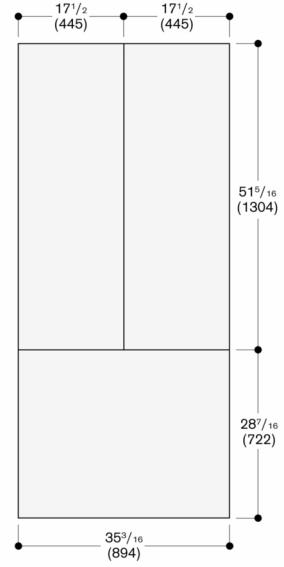

RVA428922

Door panel Vario cooling Expressive series

RVA428922

- Dark brushed stainless steel door panels, handleless.
 - For RY 497.
 - Panel thickness 19 mm.
 - Dark brushed stainless steel door panels, handleless.
- For RY 497.
Panel thickness 19 mm.

Niche width 900 mm

The door panel thickness is 19 mm

The maximum door panel dimensions are based on a clearance of 3 mm, based on a single niche

Measurements in mm

Niche width 35.5" (900 mm)

The door panel thickness is 3/4" (19 mm)

The maximum door panel dimensions are based on a clearance of 1/8" (3 mm), based on a single niche

Measurements in inches (mm)