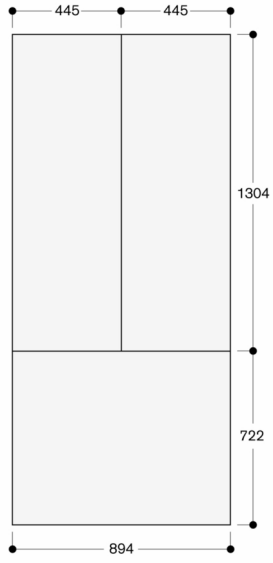

RVA428922

Door panel Vario cooling Expressive series

RVA428922

- Dark brushed stainless steel door panels, handleless.
 - For RY 497.
 - Panel thickness 19 mm.
 - Dark brushed stainless steel door panels, handleless.
- For RY 497.
Panel thickness 19 mm.

Niche width 900 mm

The door panel thickness is 19 mm

The maximum door panel dimensions are based on a clearance of 3 mm, based on a single niche

Measurements in mm

Niche width 35.5" (900 mm)

The door panel thickness is 3/4" (19 mm)

The maximum door panel dimensions are based on a clearance of 1/8" (3 mm), based on a single niche

Measurements in inches (mm)