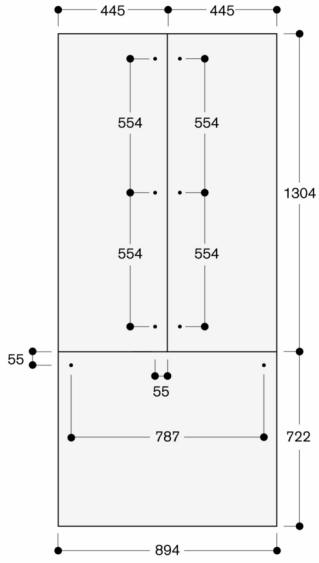

RVA421922

Optional accessories

installation accessories

Door Vario cooling Expressive series

RVA421922

- Dark brushed stainless steel door panels with handles.
- For RY 497.
- Panel thickness 19 mm.
- Dark brushed stainless steel door panels with handles.

For RY 497.

Panel thickness 19 mm.

Niche width 900 mm

The door panel thickness is 19 mm

The maximum door panel dimensions are based on a clearance of 3 mm, based on a single niche

Measurements in mm

Niche width 35.5" (900 mm)

The door panel thickness is 3/4" (19 mm)

The maximum door panel dimensions are based on a clearance of 1/8" (3 mm), based on a single niche

Measurements in inches (mm)