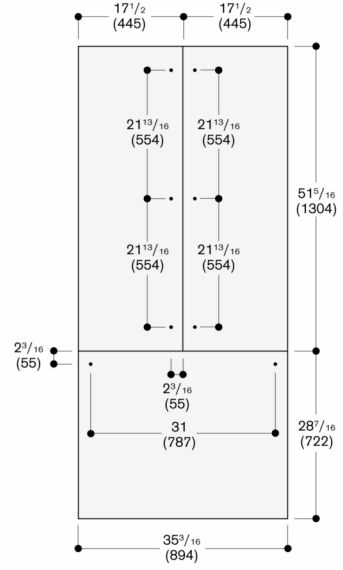

RVA421922

Optional accessories

installation accessories

Door Vario cooling Expressive series

RVA421922

- Dark brushed stainless steel door panels with handles.
- For RY 497.
- Panel thickness 19 mm.
- Dark brushed stainless steel door panels with handles.

For RY 497.

Panel thickness 19 mm.

Niche width 900 mm

The door panel thickness is 19 mm

The maximum door panel dimensions are based on a clearance of 3 mm, based on a single niche

Measurements in mm

Niche width 35.5" (900 mm)

The door panel thickness is 3/4" (19 mm)

The maximum door panel dimensions are based on a clearance of 1/8" (3 mm), based on a single niche

Measurements in inches (mm)