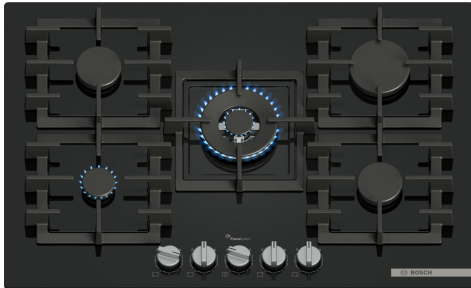

**Series 6, Gas hob, 75 cm, Tempered glass, Black
PPQ7A6I40**

The gas hob with precise flame control and easy cleaning thanks to detachable metallic knobs and dishwasher suitable cast iron pan supports.

- HEZ298105 Simmer plate
- HEZ298107 Wok ring
- HEZ298114 Small pot support
- HEZ32WA00 Wireless food thermometer
- HEZ9SE040 4 pieces Set
- HEZ9SE060 6 pieces Set

Appliance type: gas hob w integrated controls
 Built-in / Free-standing: Built-in
 Heating type: Gas
 Number of cooking zones: 5
 Required niche size for installation (HxWxD): 45 x 560-562 x 480-492 mm
 Width of the appliance: 752 mm
 Dimensions: 54x752x520 mm
 Dimensions of the packed product (HxWxD): 145 x 793 x 597 mm
 Net weight: 19.3 kg
 Gross weight: 21.8 kg
 Residual heat indicator: without
 Location of control panel: Front
 Basic surface material: Tempered glass
 Color of surface: Black
 Color of frame: Black
 Length electrical supply cord: 100.0 cm
 EAN code: 4242005437832
 Gas connection rating: 11500 W
 Fuse protection: 3 A
 Voltage: 220-240 V
 Frequency: 50; 60 Hz

Series 6, Gas hob, 75 cm, Tempered glass, Black PPQ7A6I40

The gas hob with precise flame control and easy cleaning thanks to detachable metallic knobs and dishwasher suitable cast iron pan supports.

Design

- Tempered glass surface, Black
- frameless design: install the hob either flush or slightly raised on the worktop
- Cast iron pan supports with rubber feet
- full metal

Usage convenience

- FlameSelect: precisely control and adjust the flame in nine defined levels.
- Design co-ordinated control dials, front: easily access dials in front with strong grip for effortless turning.
- Ignition via control dials: just push and turn the dials to ignite the flame.