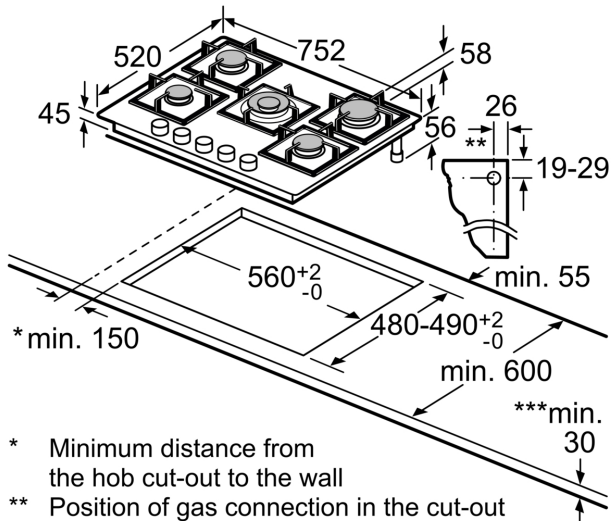

- HEZ298105 Simmer plate
- HEZ298107 Wok ring
- HEZ298114 Small pot support
- HEZ32WA00 Wireless food thermometer
- HEZ9SE040 4 pieces Set
- HEZ9SE060 6 pieces Set

Appliance type: gas hob w integrated controls
 Built-in / Free-standing: Built-in
 Heating type: Gas
 Number of cooking zones: 5
 Required niche size for installation (HxWxD): 45 x 560-562 x 480-492 mm
 Width of the appliance: 752 mm
 Dimensions: 54x752x520 mm
 Dimensions of the packed product (HxWxD): 145 x 793 x 597 mm
 Net weight: 19.3 kg
 Gross weight: 21.8 kg
 Residual heat indicator: without
 Location of control panel: Front
 Basic surface material: Tempered glass
 Color of surface: Black
 Color of frame: Black
 Length electrical supply cord: 100.0 cm
 EAN code: 4242005437832
 Gas connection rating: 11500 W
 Fuse protection: 3 A
 Voltage: 220-240 V
 Frequency: 50; 60 Hz

Safety

- Flame failure safety device: prevents unwanted gas flow when flame goes out.

Installation (gas types & measurements)

- Usable for: Nat gas L/LL G25/20mbar(DE)
- NG H/E 20mbar, E+ 20/25mbar Natural gas H 25 mbar (HU) Natural gas L 25 mbar (NL) Liquid gas G30,31 28-30/37mbar Liquid gas G30 37 mbar (PL) Liquid gas 50 mbar
- Pre-set for natural gas
- Nozzle set for LPG jets included. Connection to 28-30/37 mbar bottled gas. Nozzles for all other gas types can be ordered via the customer service. For nozzle change, please contact the customer service.
- Dimensions of the product (HxWxD mm): 54 x 752 x 520
- Required niche size for installation (HxWxD mm) : 45 x 560 x (480 - 492)
- Min. worktop thickness: 30 mm
- If installed flush, minimum worktop thickness is 30mm.
- Power cord: 1 m
- Connected load: 11.5 KW

**Series 6, Gas hob, 75 cm, Tempered glass, Black
PPQ7A6I40**

- * Minimum distance from the hob cut-out to the wall
 - ** Position of gas connection in the cut-out
 - *** With fitted oven underneath, possibly more; see space requirements for the oven
- measurements in mm