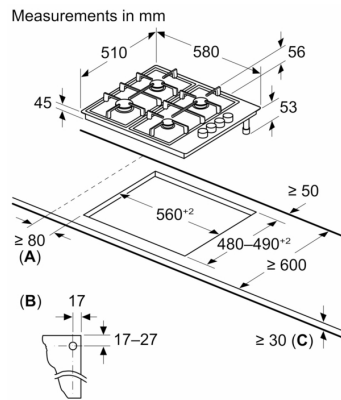

Technical Data

Appliance type: gas hob w integrated controls
Built-in / Free-standing: Built-in
Heating type: Gas
Number of cooking zones: 4
Type of control setting devices: sword knobs
Required niche size for installation (HxWxD):	45 x 560-560 x 480-490 mm
Width of the appliance: 580 mm
Dimensions: 51.8x580x510 mm
Dimensions of the packed product (HxWxD): 141 x 651 x 578 mm
Net weight: 7.4 kg
Gross weight: 8.4 kg
Residual heat indicator: Separate
Location of control panel: Lateral
Basic surface material: Enamel
Color of surface: Black
Length electrical supply cord: 100.0 cm
EAN code: 4242005484584
Gas connection rating: 7500 W
Fuse protection: 3 A
Voltage: 220-240 V
Frequency: 50; 60 Hz

Cleaning

- Wider distance between dials for better cleaning.

Safety

- Flame failure safety device: prevents unwanted gas flow when flame goes out.

Installation (gas types & measurements)

- Usable for: Nat gas L/LL G25/20mbar(DE)
- NG H/E 20mbar, E+ 20/25mbar Natural gas H 25 mbar (HU) Natural gas L 25 mbar (NL) Liquid gas G30,31 28-30/37mbar Liquid gas G30 37 mbar (PL) Liquid gas 50 mbar
- Pre-set for natural gas
- Nozzle set for LPG jets included. Connection to 28-30/37 mbar bottled gas. Nozzles for all other gas types can be ordered via the customer service. For nozzle change, please contact the customer service.
- Dimensions of the product (HxWxD mm): 51.8 x 580 x 510
- Required niche size for installation (HxWxD mm) : 45 x 560 x (480 - 490)
- Min. worktop thickness: 20 mm
- Power cord: 1 m
- Connected load: 7.5 KW

**Series 2, Gas hob, 60 cm, Enamel,
Black
PBP6B6K60**

A: Min. distance from the hob cut-out to the wall

B: Position of gas connection in the cut-out

C: With fitted oven underneath possibly more; see space requirements for the oven