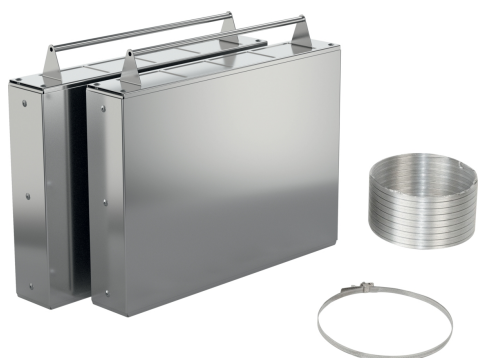

## Long-life recirculation kit, initial equipment LZ21WWJ12

Long Life Regenerative filter: Removes odors reliably over a period of up to 10 years.

- ✓ LZ21WWJ12
- ✓ Long Life recirculation kit
- ✓ For recirculation operation
- ✓ Fits 90cm Glassdraft
- ✓ The Long Life Regenerative recirculation kit includes 2 filter cassettes, a flexible aluminium ducting and a ducting clamp

#### Technical Data

Dimensions of the packed product (HxWxD): .....270x350x450 mm  
Pallet dimensions: ..... 180.0 x 80.0 x 120.0  
Standard number of units per pallet: ..... 24  
Weight: ..... 4.5 kg  
Gross weight: ..... 5.6 kg  
EAN code: ..... 4242003886236

#### **Optional accessories**

- For recirculation operation
- Fits 90cm Glassdraft
- The Long Life Regenerative recirculation kit includes 2 filter cassettes, a flexible aluminium ducting and a ducting clamp
- Can be used multiple times, the regenerative active carbon filter is regenerated in the oven with a recommendation of every 4 months. Simply place in the oven for 2 hours at 200°C.