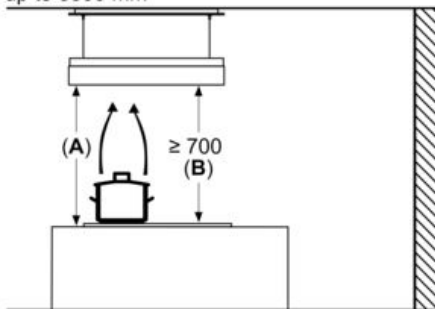

measurements in mm

Recommended for ceiling heights
up to 3500 mm