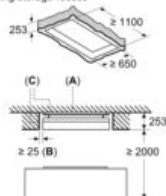

A: Optimum performance 700-1500
B: From upper edge of pan support

measurements in mm
Ceiling storage recess