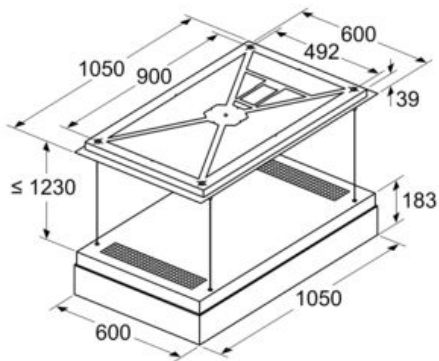

iQ700, Ceiling cooker hood, 105 cm,
White
LR18HLT25

Dimensioned drawings

measurements in mm