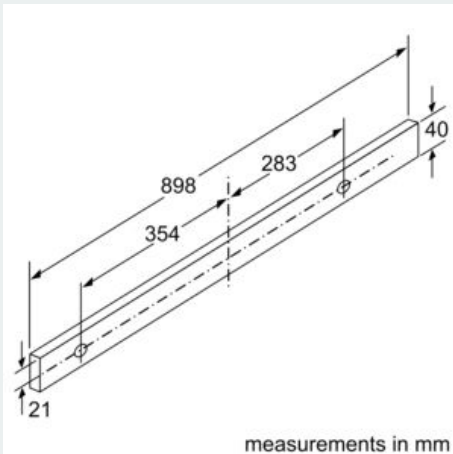

iQ500, Telescopic cooker hood, 90 cm, Stainless steel LI97SA560B

Dimensioned drawings