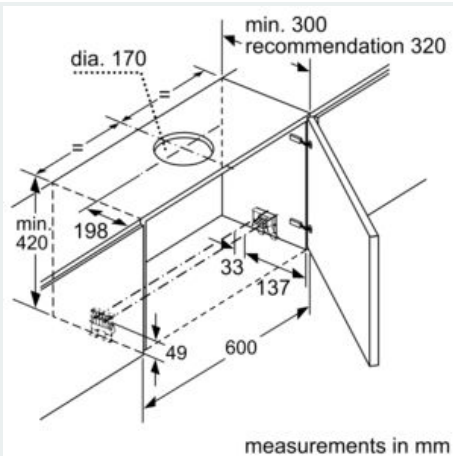

iQ500, Telescopic cooker hood, 90 cm, Stainless steel LI97SA560B

Dimensioned drawings