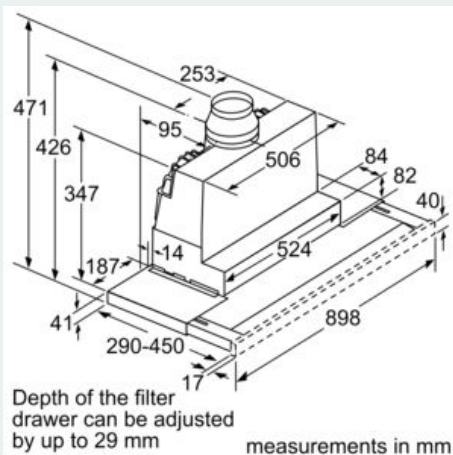

iQ500, Telescopic cooker hood, 90 cm, Stainless steel LI97SA560B

Dimensioned drawings