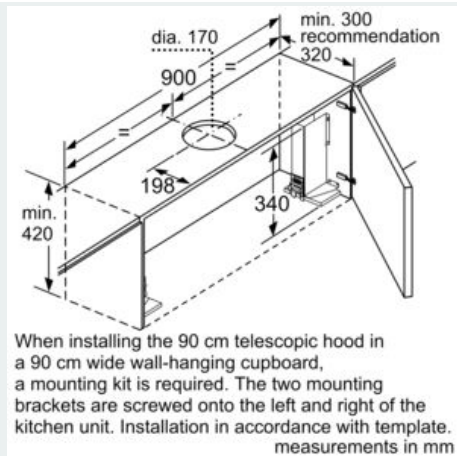

iQ500, Telescopic cooker hood, 90 cm, Stainless steel LI97SA560B

Dimensioned drawings