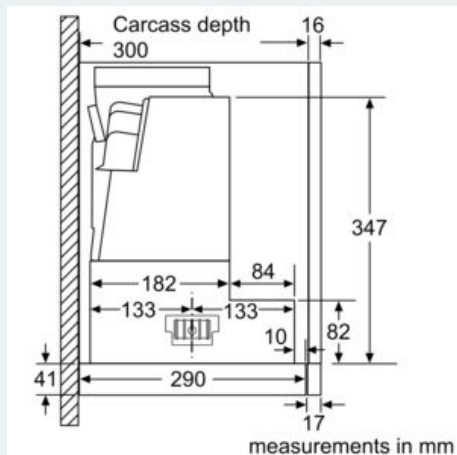

iQ500, Telescopic cooker hood, 90 cm, Stainless steel LI97SA560B

Dimensioned drawings