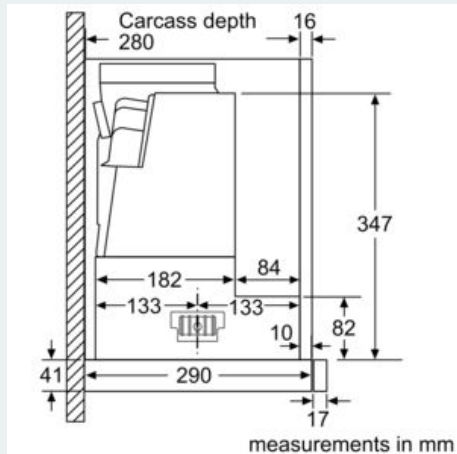

iQ500, Telescopic cooker hood, 90 cm, Stainless steel LI97SA560B

Dimensioned drawings