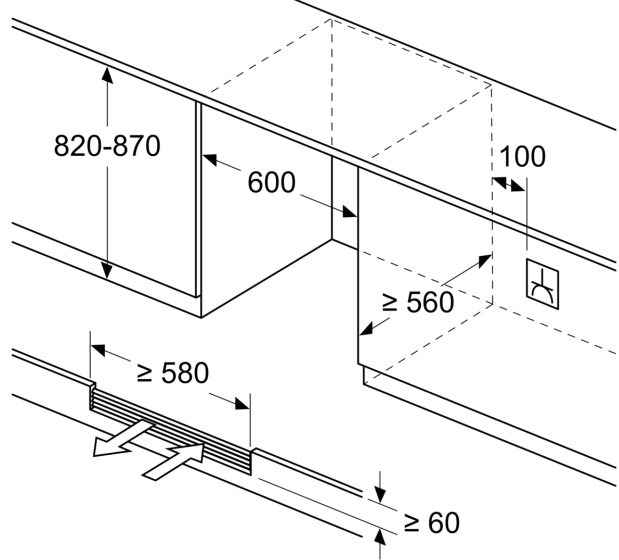

Design features

- Number of Tempature Zones: 2
- Temperature range: 5-20 °C
- 5 PC bottle shelves for 0,75 l
- No.wooden grills in fridge: 3 PC

Key features - Fridge section

- Ventilation in plinth, the plinth size can be varied
- Door aperture angle 115°
- Lockable appliance: No
- Variable plinth adaption
- Right hinged door, door reversible

Dimension and installation

- Niche Dimensions: 82 cm H x 60 cm W x 56 cm D
- Dimensions: 81.8 cm H x 59.8 cm W x 58.1 cm D

Country Specific Options

- Based on the results of the standard 24-hour test. Actual consumption depends on usage/position of the appliance.
- This appliance is intendend to be used exclusively for the storage of wine

Series 6, Built-in wine cooler, 82 x 60 cm
KUW21AHG0G

Measurements in mm

measurements in mm

measurements in mm