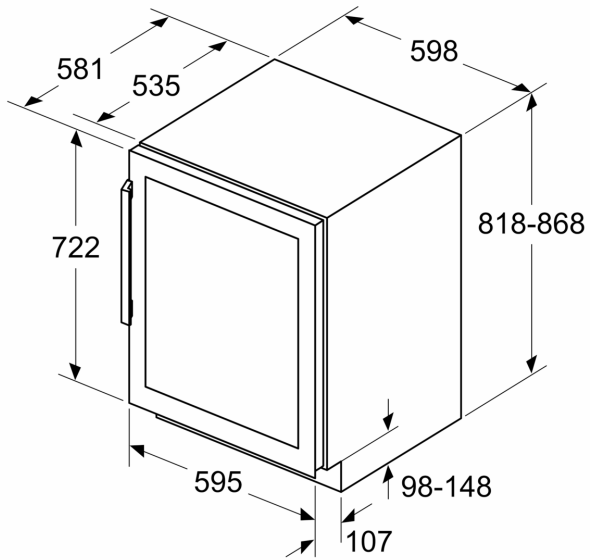

Design features

- Number of Tempature Zones: 2
- Temperature range: 5-20 °C
- 5 PC bottle shelves for 0,75 l
- No.wooden grills in fridge: 3 PC

Key features - Fridge section

- Ventilation in plinth, the plinth size can be varied
- Door aperture angle 115°
- Lockable appliance: No
- Variable plinth adaption
- Right hinged door, door reversible

Dimension and installation

- Niche Dimensions: 82 cm H x 60 cm W x 56 cm D
- Dimensions: 81.8 cm H x 59.8 cm W x 58.1 cm D

Country Specific Options

- Based on the results of the standard 24-hour test. Actual consumption depends on usage/position of the appliance.
- This appliance is intendend to be used exclusively for the storage of wine

Series 6, Built-in wine cooler, 82 x 60 cm
KUW21AHG0G

Measurements in mm

measurements in mm

measurements in mm