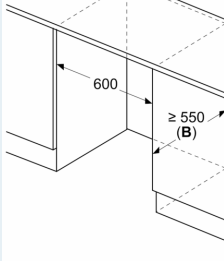

Dimension and installation

- Niche Dimensions: 82 cm H x 60 cm W x 55 cm D
- Dimensions: 82 cm H x 59.8 cm W x 54.8 cm D

Key features - Freezer section

- KU21RVFE0G

Country Specific Options

- Based on the results of the standard 24-hour test. Actual consumption depends on usage/position of the appliance.

Additional features

iQ300, Built-under fridge, 82 x 60 cm, flat hinge
 KU21RVFE0G

Dimensioned drawings

measurements in
 Recommended g

The gap dimensi
 in the table must
 to ensure that ap
 collide with anytr
 and to avoid cau

Measurements in

Measurements in mm

Measurements in

A: Air inlet ≥ 200

Maximal permis
 fronts

Fitted unit fronts
 weight may caus
 functional impair

A: Weight ≤ 12 k