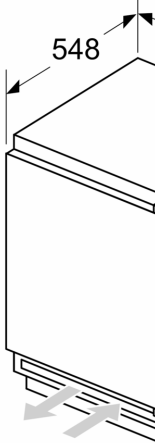

Design features

- Net Fridge Volume : 134 l
- 2 door bins
- Bottle holder in x-deep door tray

Freshness System

Key features - Fridge section

- Right hinged door, door reversible
- can be built under
- Ventilation through plinth
- Length of power cord:230 cm
- 220 - 240 V

Dimension and installation

- Niche Dimensions: 82 cm H x 60 cm W x 55 cm D
- Dimensions: 82 cm H x 59.8 cm W x 54.8 cm D

Key features - Freezer section

- KU21RVFE0G

Country Specific Options

- Based on the results of the standard 24-hour test. Actual consumption depends on usage/position of the appliance.

Additional features

iQ300, Built-under fridge, 82 x 60 cm, flat hinge
 KU21RVFE0G

Dimensioned drawings

measurements in
 Recommended g

The gap dimensi
 in the table must
 to ensure that ap
 collide with anytr
 and to avoid cau

Measurements in

Measurements in mm

Measurements in

A: Air inlet ≥ 200

Maximal permis
 fronts

Fitted unit fronts
 weight may caus
 functional impair

A: Weight ≤ 12 k