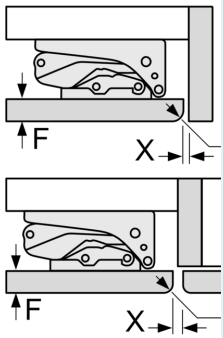

Design features

- Net Fridge Volume : 134 l
- 2 door bins
- Bottle holder in x-deep door tray

Freshness System

Key features - Fridge section

- Right hinged door, door reversible
- can be built under
- Ventilation through plinth
- Length of power cord:230 cm
- 220 - 240 V

Dimension and installation

- Niche Dimensions: 82 cm H x 60 cm W x 55 cm D
- Dimensions: 82 cm H x 59.8 cm W x 54.8 cm D

Key features - Freezer section

- KU21RVFE0G

Country Specific Options

- Based on the results of the standard 24-hour test. Actual consumption depends on usage/position of the appliance.

Additional features

iQ300, Built-under fridge, 82 x 60 cm, flat hinge
 KU21RVFE0G

Dimensioned drawings

measurements in
 Recommended g

The gap dimensi
 in the table must
 to ensure that ap
 collide with anytr
 and to avoid cau