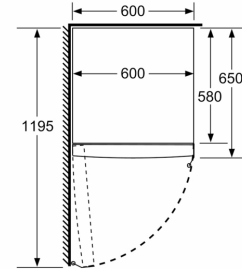

Included accessories

Design features

Additional features

Key features - Freezer section

- EU19_EEK_D: E
- Total Volume : 346 l
- Net Fridge Volume : 346 l
- Net Freezer Volume : 0 l

Series 4, Free-standing fridge, 186 x 60 cm, White KSV36VWEPG

- a Height
- b Width
- c Depth with closed door w/o handle and w/o distance part
- d Depth of cabinet w/o distance part
- e Width with open door w/o handle
- f Depth with open door w/o handle w/o distance part

measurements in cm

measurements in mm

measurements in mm