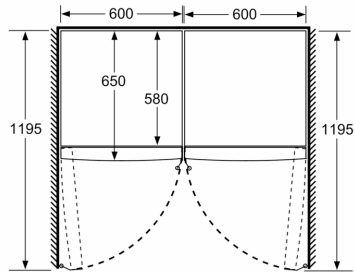

measurements in mm