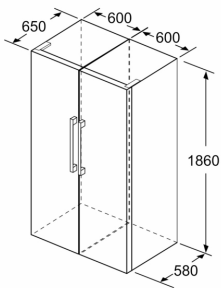

measurements in mm