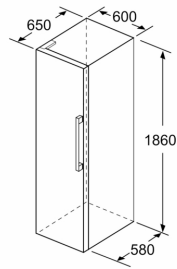

Series 4, Free-standing fridge, 186 x 60 cm, White KSV36VWEPG

	a	b	c	d	e	f
KSW36, GSD36	187					
KSV36, KSF36, GSN36, GSV36	186					
KSV33, GSN33, GSV33	176	60	65	58	60	119.5
KSV29, GSN29, GSV29	161					
GSV24	146					
GSN51	161					
GSN54	176	70	78	70	70	142
GSN58	191					

- a Height
- b Width
- c Depth with closed door w/o handle and w/o distance part
- d Depth of cabinet w/o distance part
- e Width with open door w/o handle
- f Depth with open door w/o handle w/o distance part

measurements in cm

measurements in mm