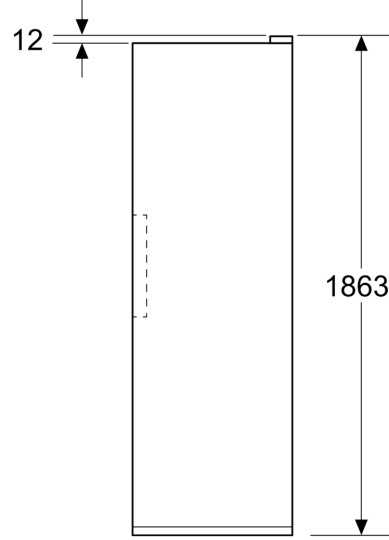

Features

Technical Data

Energy Efficiency Class ¹ :	C
Average annual energy consumption in kilowatt hour per year (kWh/a):	110 kWh/annum
Sum of volume of frozen compartments:	0 l
Sum of volume of chill compartments:	402 l
Airborne acoustical noise emissions :	35 dB(A) re 1pW
Airborne acoustical noise emission class:	B
Built-in / Free-standing:	Freestanding
Door panel options:	Not possible
Height:	1862 mm
Width of the appliance:	595 mm
Dimensions:	663 mm
Weight:	65.9 kg
Door opening:	Left reversible
Nominal power:	220-240 V
Frequency:	50 Hz
Length electrical supply cord:	240 cm
Interior ventilator:	No
Reversible Door Hinge:	Yes
Number of Adjustable Shelves in fridge compartment:	1
Shelves for Bottles:	Yes
EAN code:	4242003984581
Brand:	Siemens
Product name / Commercial code:	KS36NVICGG
Frost free system:	Fridge
Installation type:	N/A

Optional accessories

KS39ZAL00 Connection set inox

¹ Scale of Energy Efficiency Classes from A to G

iQ300, Free-standing fridge, 186.2 x 59.5 cm, Inox KS36NVICGG

Features

- KS36NVICGG
- Upright fridge

Performance and Consumption

Included accessories

Design features

Dimension and installation

Additional features

**iQ300, Free-standing fridge, 186.2
x 59.5 cm, Inox
KS36NVICGG**

Dimensioned drawings

Measurements in mm

Measurements in mm

Measurements in mm