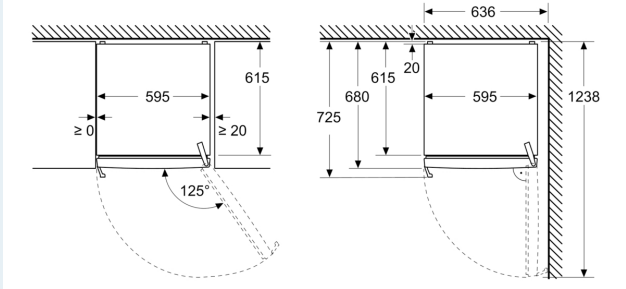

Included accessories

Design features

Dimension and installation

Additional features

**iQ300, Free-standing fridge, 186.2
x 59.5 cm, Inox
KS36NVICGG**

Dimensioned drawings

Measurements in mm

Measurements in mm

Measurements in mm