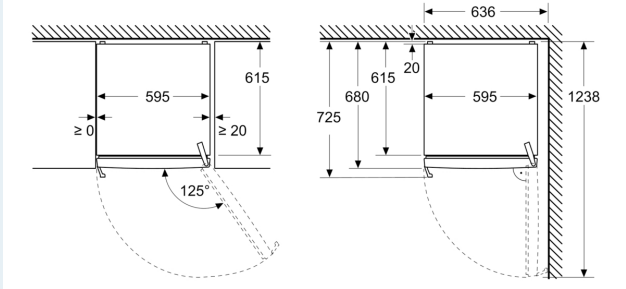

#### Dimension and installation

Key features - Fridge section

**iQ500, Free-standing fridge, 186.2 x 59.5 cm, Brushed black steel antiFingerprint KS36NAXCG**

Dimensioned drawings

Measurements in mm

Measurements in mm

Measurements in mm