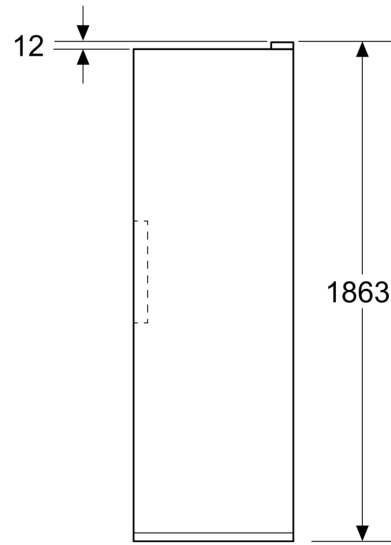

#### Dimension and installation

Key features - Fridge section

**iQ500, Free-standing fridge, 186.2 x 59.5 cm, Brushed black steel antiFingerprint KS36NAXCG**

Dimensioned drawings

Measurements in mm

Measurements in mm

Measurements in mm