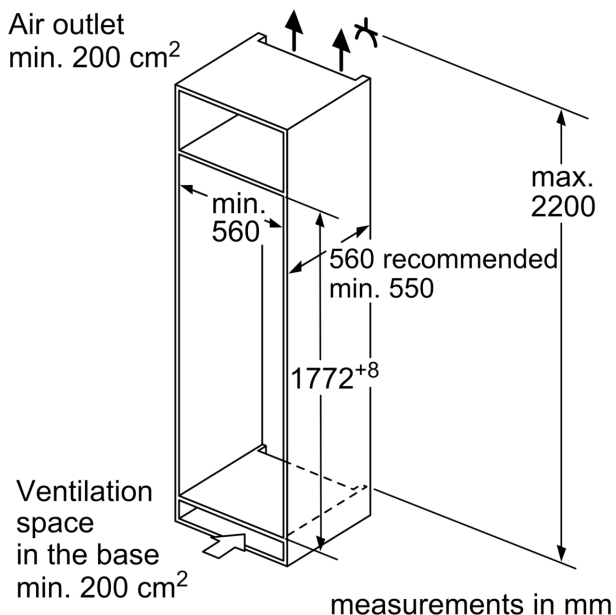

### **Dimension and installation**

- Niche Dimensions: 177.5 cm H x 56 cm W x 55 cm D
- Dimensions: 177.2 cm H x 55.8 cm W x 54.8 cm D

### **Additional features**

**Series 6, Built-in fridge, 177.5 x 56 cm, soft close flat hinge  
KIR81ADD0G**

**Maximal permissible weight of the unit fronts**

Fitted unit fronts that exceed the permissible weight may cause damage and result in functional impairment of the hinges

$\Delta$  Weight  
A: Appliance door height including hinges in mm

B: Undamped hinge, unit front in kg  
C: Damped hinge, unit front in kg

D: Additional possible load in kg with heavy load kit

A	B	C	D
1500-1750	22	22	B+5 / C+5
720-1400	19	19	
A1	15	19	
A2	15	19	

**Measurements in mm**

measurements in mm

**measurements in mm  
Recommended gap dimensions for flat hinges**

F	R	X
16-19	0-3	2.5
20	0-1	3
	2-3	2.5
21	0-1	3
	2-3	2.5
22	0	4
	1	3.5
	2-3	3

The gap dimensions recommended in the table must be adhered to in order to ensure that appliance doors do not collide with anything when they are opened, and to avoid causing damage to kitchen units.