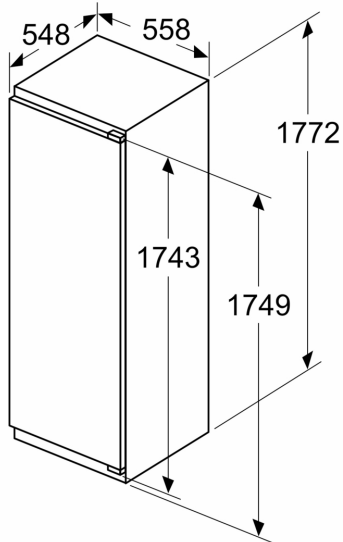

### **Dimension and installation**

- Niche Dimensions: 177.5 cm H x 56 cm W x 55 cm D
- Dimensions: 177.2 cm H x 55.8 cm W x 54.8 cm D

### **Additional features**

**Series 6, Built-in fridge, 177.5 x 56 cm, soft close flat hinge  
KIR81ADD0G**

**Maximal permissible weight of the unit fronts**

Fitted unit fronts that exceed the permissible weight may cause damage and result in functional impairment of the hinges

$\Delta$  Weight  
A: Appliance door height including hinges in mm

B: Undamped hinge, unit front in kg  
C: Damped hinge, unit front in kg

D: Additional possible load in kg with heavy load kit

A	B	C	D
1500-1750	22	22	B+5 / C+5
720-1400	19	19	
A1	15	19	
A2	15	19	

**Measurements in mm**

measurements in mm

**measurements in mm  
Recommended gap dimensions for flat hinges**

F	R	X
16-19	0-3	2.5
20	0-1	3
	2-3	2.5
21	0-1	3
	2-3	2.5
22	0	4
	1	3.5
	2-3	3

The gap dimensions recommended in the table must be adhered to in order to ensure that appliance doors do not collide with anything when they are opened, and to avoid causing damage to kitchen units.