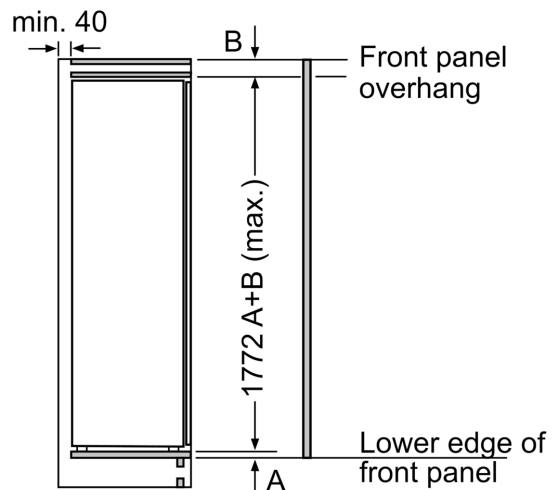

Measurements in mm

measurements in mm