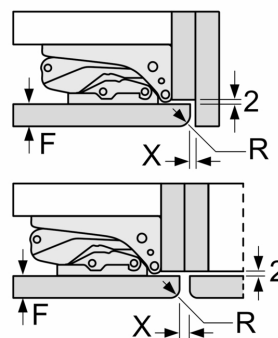

### **Dimension and installation**

- Niche Dimensions: 177.5 cm H x 56 cm W x 55 cm D
- Dimensions: 177.2 cm H x 55.8 cm W x 54.8 cm D

$\Delta$  Weight  
A: Appliance door height including hinges in mm

B: Undamped hinge, unit front in kg  
C: Damped hinge, unit front in kg

D: Additional possible load in kg with heavy load kit

A	B	C	D
1500-1750	22	22	B+5 / C+5
720-1400	19	19	
A1	15	19	
A2	15	19	

**Measurements in mm**

measurements in mm

**measurements in mm  
Recommended gap dimensions for flat hinges**

F	R	X
16-19	0-3	2.5
20	0-1	3
	2-3	2.5
21	0-1	3
	2-3	2.5
22	0	4
	1	3.5
	2-3	3

The gap dimensions recommended in the table must be adhered to in order to ensure that appliance doors do not collide with anything when they are opened, and to avoid causing damage to kitchen units.