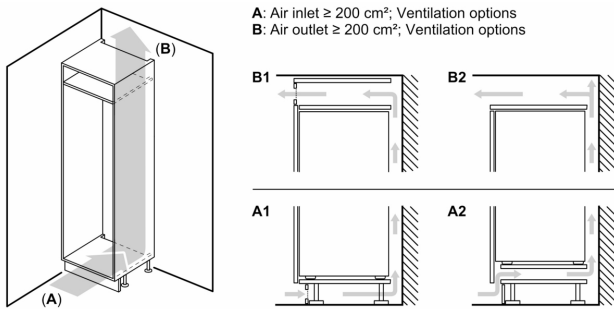

**Series 6, Built-in fridge, 177.5 x 56 cm, soft close flat hinge
KIR81ADD0G**

Maximal permissible weight of the unit fronts

Fitted unit fronts that exceed the permissible weight may cause damage and result in functional impairment of the hinges

Δ Weight
A: Appliance door height including hinges in mm

B: Undamped hinge, unit front in kg
C: Damped hinge, unit front in kg

D: Additional possible load in kg with heavy load kit

A	B	C	D
1500-1750	22	22	B+5 / C+5
720-1400	19	19	
A1	15	19	
A2	15	19