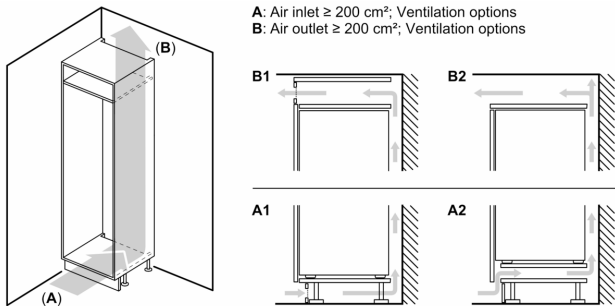

Series 6, Built-in fridge with freezer section, 177.5 x 56 cm, soft close flat hinge
KIL82ADD0G

Maximal permissible weight of the unit fronts

Fitted unit fronts that exceed the permissible weight may cause damage and result in functional impairment of the hinges

Δ Weight

A: Appliance door height including hinges in mm

B: Undamped hinge, unit front in kg

C: Damped hinge, unit front in kg

D: Additional possible load in kg with heavy load kit

A	B	C	D
1500-1750	22	22	B+5 / C+5
720-1400	19	19	
A1	15	19	
A2	15	19