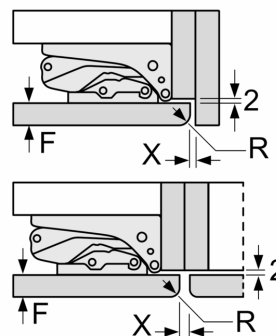

### Dimension and installation

**Measurements in mm**

measurements in mm

**measurements in mm**

**Recommended gap dimensions for flat hinges**

F	R	X
16-19	0-3	2.5
20	0-1	3
	2-3	2.5
21	0-1	3
	2-3	2.5
22	0	4
	1	3.5
	2-3	3

The gap dimensions recommended in the table must be adhered to in order to ensure that appliance doors do not collide with anything when they are opened, and to avoid causing damage to kitchen units.