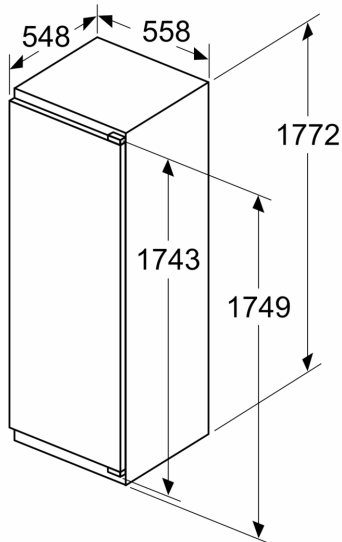

### Dimension and installation

- Dimensions: 177.2 cm H x 55.8 cm W x 54.8 cm D
- Niche Dimensions: 177.5 cm H x 56 cm W x 55 cm D

### Dimension and installation

$\Delta$  Weight

A: Appliance door height including hinges in mm

B: Undamped hinge, unit front in kg

C: Damped hinge, unit front in kg

D: Additional possible load in kg with heavy load kit

A	B	C	D
1500-1750	22	22	B+5 / C+5
720-1400	19	19	
A1	15	19	
A2	15	19	

**Measurements in mm**

measurements in mm

**measurements in mm**

**Recommended gap dimensions for flat hinges**

F	R	X
16-19	0-3	2.5
20	0-1	3
	2-3	2.5
21	0-1	3
	2-3	2.5
22	0	4
	1	3.5
	2-3	3

The gap dimensions recommended in the table must be adhered to in order to ensure that appliance doors do not collide with anything when they are opened, and to avoid causing damage to kitchen units.