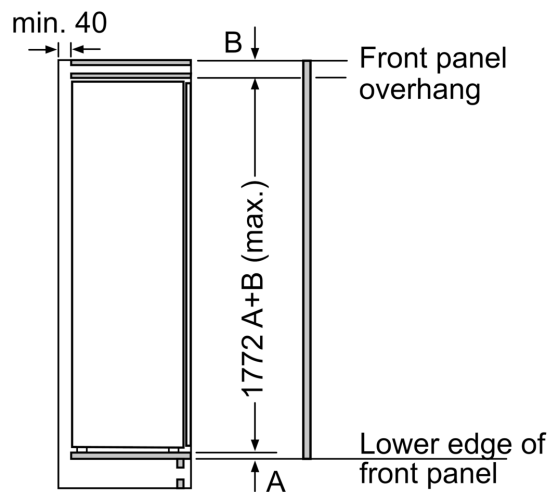

### Dimension and installation

- Dimensions: 177.2 cm H x 55.8 cm W x 54.8 cm D
- Niche Dimensions: 177.5 cm H x 56 cm W x 55 cm D

### Dimension and installation

**Measurements in mm**

measurements in mm

**measurements in mm**

**Recommended gap dimensions for flat hinges**

F	R	X
16-19	0-3	2.5
20	0-1	3
	2-3	2.5
21	0-1	3
	2-3	2.5
22	0	4
	1	3.5
	2-3	3

The gap dimensions recommended in the table must be adhered to in order to ensure that appliance doors do not collide with anything when they are opened, and to avoid causing damage to kitchen units.