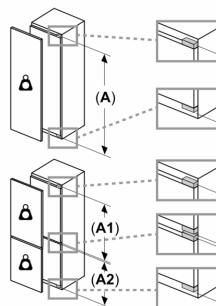

Series 6, Built-in fridge with freezer section, 177.5 x 56 cm, soft close flat hinge
KIL82ADD0G

Maximal permissible weight of the unit fronts

Fitted unit fronts that exceed the permissible weight may cause damage and result in functional impairment of the hinges

Δ Weight

A: Appliance door height including hinges in mm

B: Undamped hinge, unit front in kg

C: Damped hinge, unit front in kg

D: Additional possible load in kg with heavy load kit

A	B	C	D
1500-1750	22	22	B+5 / C+5
720-1400	19	19	
A1	15	19	
A2	15	19