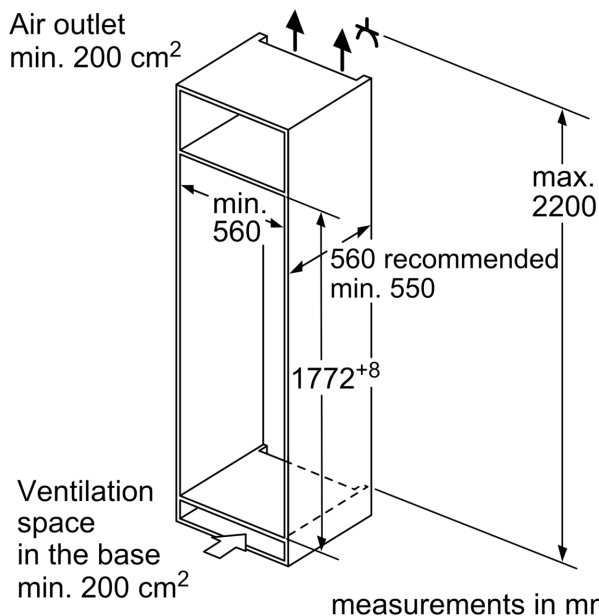

### Dimension and installation

- Dimensions: 177.2 cm H x 55.8 cm W x 54.8 cm D
- Niche Dimensions: 177.5 cm H x 56 cm W x 55 cm D

### Dimension and installation

$\Delta$  Weight

A: Appliance door height including hinges in mm

B: Undamped hinge, unit front in kg

C: Damped hinge, unit front in kg

D: Additional possible load in kg with heavy load kit

A	B	C	D
1500-1750	22	22	B+5 / C+5
720-1400	19	19	
A1	15	19	
A2	15	19	

**Measurements in mm**

measurements in mm

**measurements in mm**

**Recommended gap dimensions for flat hinges**

F	R	X
16-19	0-3	2.5
20	0-1	3
	2-3	2.5
21	0-1	3
	2-3	2.5
22	0	4
	1	3.5
	2-3	3

The gap dimensions recommended in the table must be adhered to in order to ensure that appliance doors do not collide with anything when they are opened, and to avoid causing damage to kitchen units.