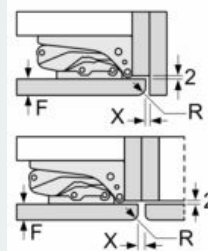

#### Dimension and installation

- Climate class SN-T (suitable for ambient temperatures between 10 to 43°C)
- Connection value 90 W
- Dimensions: 177.2 cm H x 55.8 cm W x 54.5 cm D
- Niche Dimensions: 177.5 cm H x 56 cm W x 55 cm D

**iQ700, Built-in fridge-freezer with freezer at bottom, 177.2 x 55.8 cm  
KI87FHD40**

Dimensioned drawings

The specified unit door dimensions are valid for a door gap of 4 mm.  
measurements in m

measurements in mm  
Recommended gap dimensions for flat hinges

F	R	X
16-19	0-3	2.5
20	0-1	3
	2-3	2.5
21	0-1	3
	2-3	2.5
22	0	4
	1	3.5
	2-3	3

The gap dimensions recommended in the table must be adhered to in order to ensure that appliance doors do not collide with anything when they are opened, and to avoid causing damage to kitchen units.