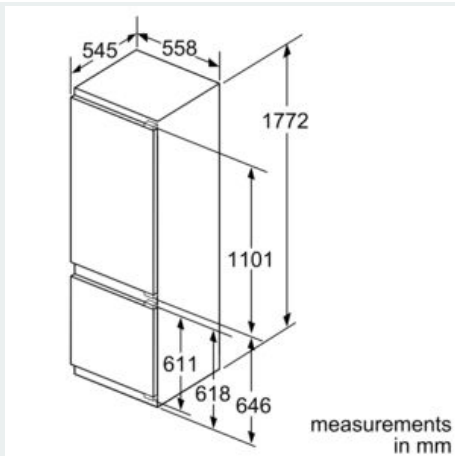

#### Dimension and installation

- Climate class SN-T (suitable for ambient temperatures between 10 to 43°C)
- Connection value 90 W
- Dimensions: 177.2 cm H x 55.8 cm W x 54.5 cm D
- Niche Dimensions: 177.5 cm H x 56 cm W x 55 cm D

**iQ700, Built-in fridge-freezer with freezer at bottom, 177.2 x 55.8 cm  
KI87FHD40**

Dimensioned drawings

The specified unit door dimensions are valid for a door gap of 4 mm.  
measurements in m

measurements in mm  
Recommended gap dimensions for flat hinges