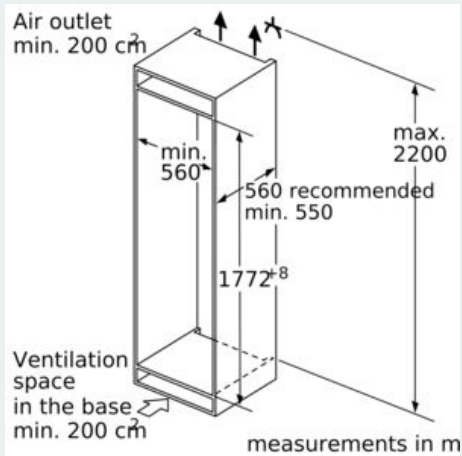

#### Additional features

- 2 x cold accumulator, 3 x egg tray, 1 x ice cube tray, 1 x bottle holder in door tray

#### Dimension and installation

- Climate class SN-T (suitable for ambient temperatures between 10 to 43°C)
- Connection value 90 W
- Dimensions: 177.2 cm H x 55.8 cm W x 54.5 cm D
- Niche Dimensions: 177.5 cm H x 56 cm W x 55 cm D

**iQ700, Built-in fridge-freezer with freezer at bottom, 177.2 x 55.8 cm  
KI87FHD40**

Dimensioned drawings

The specified unit door dimensions are valid for a door gap of 4 mm.  
measurements in m

measurements in mm  
Recommended gap dimensions for flat hinges

F	R	X
16-19	0-3	2.5
20	0-1	3
	2-3	2.5
21	0-1	3
	2-3	2.5
22	0	4
	1	3.5
	2-3	3

The gap dimensions recommended in the table must be adhered to in order to ensure that appliance doors do not collide with anything when they are opened, and to avoid causing damage to kitchen units.