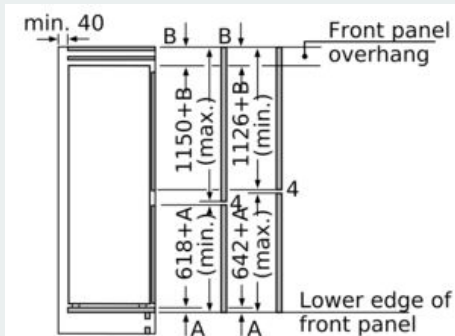

**iQ700, Built-in fridge-freezer with freezer at bottom, 177.2 x 55.8 cm
KI87FHD40**

Dimensioned drawings

The specified unit door dimensions are valid for a door gap of 4 mm.
measurements in m

measurements in mm
Recommended gap dimensions for flat hinges

F	R	X
16-19	0-3	2.5
20	0-1	3
	2-3	2.5
21	0-1	3
	2-3	2.5
22	0	4
	1	3.5
	2-3	3

The gap dimensions recommended in the table must be adhered to in order to ensure that appliance doors do not collide with anything when they are opened, and to avoid causing damage to kitchen units.