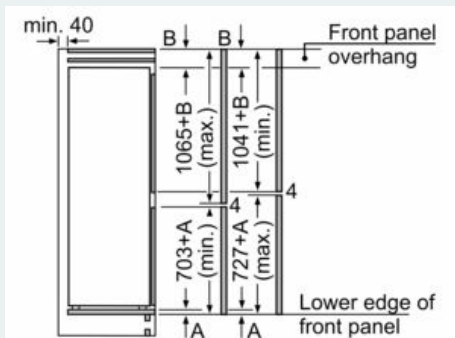

iQ500, Built-in fridge-freezer with freezer at bottom, 177.2 x 55.8 cm, soft close flat hinge KI86NHD30

Dimensioned drawings

The specified unit door dimensions are valid for a door gap of 4 mm.
measurements in mm