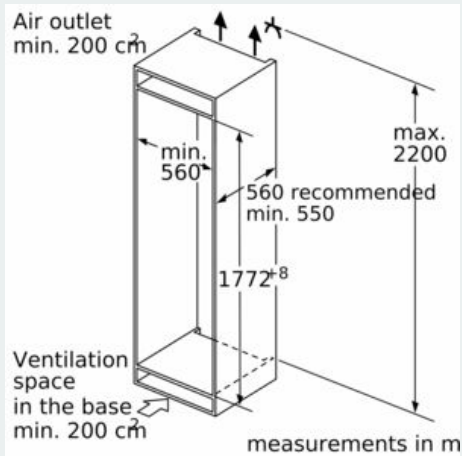

Functions

- Freezer malfunction warning signal: Optical and acoustical
- Acoustic open door warning system
- Economy and holiday mode
- Holiday mode

Accessories

- 2 x cold accumulator, 3 x egg tray, 2 x ice cube tray

Dimension and installation

- Climate class SN-ST (suitable for ambient temperatures between 10 to 38°C)
- Connection value 90 W

- 220 - 240 V
- Dimensions: 177.2 cm H x 55.8 cm W x 54.5 cm D
- Niche Dimensions: 177.5 cm H x 56 cm W x 55 cm D

iQ500, Built-in fridge-freezer with freezer at bottom, 177.2 x 55.8 cm, soft close flat hinge KI86NHD30

Dimensioned drawings

The specified unit door dimensions are valid for a door gap of 4 mm.
measurements in mm