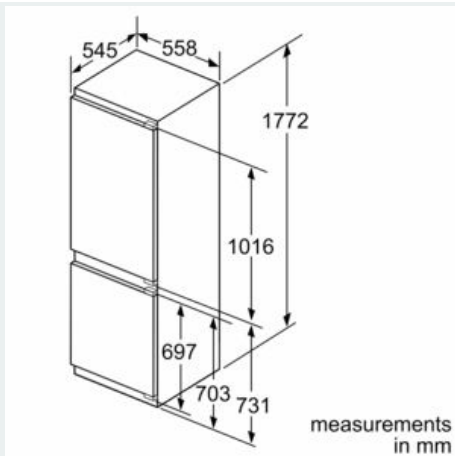

Dimension and installation

- Climate class SN-ST (suitable for ambient temperatures between 10 to 38°C)
- Connection value 90 W

- 220 - 240 V
- Dimensions: 177.2 cm H x 55.8 cm W x 54.5 cm D
- Niche Dimensions: 177.5 cm H x 56 cm W x 55 cm D

iQ500, Built-in fridge-freezer with freezer at bottom, 177.2 x 55.8 cm, soft close flat hinge KI86NHD30

Dimensioned drawings

The specified unit door dimensions are valid for a door gap of 4 mm.
measurements in mm