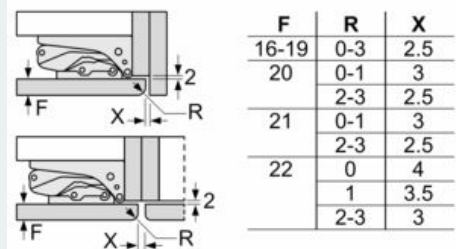

Dimension and installation

- Climate class SN-ST (suitable for ambient temperatures between 10 to 38°C)
- Connection value 90 W

- 220 - 240 V
- Dimensions: 177.2 cm H x 55.8 cm W x 54.5 cm D
- Niche Dimensions: 177.5 cm H x 56 cm W x 55 cm D

iQ500, Built-in fridge-freezer with freezer at bottom, 177.2 x 55.8 cm, soft close flat hinge KI86NHD30

Dimensioned drawings

The specified unit door dimensions are valid for a door gap of 4 mm.
measurements in mm

measurements in mm
Recommended gap dimensions for flat hinges

The gap dimensions recommended in the table must be adhered to in order to ensure that appliance doors do not collide with anything when they are opened, and to avoid causing damage to kitchen units.