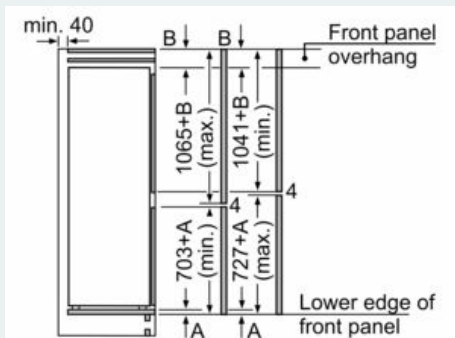

**iQ700, Built-in fridge-freezer with
freezer at bottom, 177.2 x 55.8 cm,
soft close flat hinge
KI86FHD40**

Dimensioned drawings

The specified unit door dimensions
are valid for a door gap of 4 mm.

measurements in mm