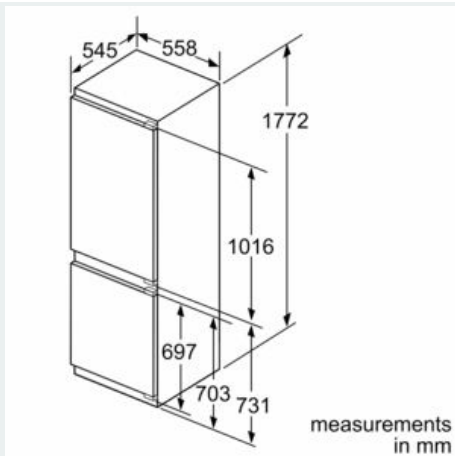

#### Dimension and installation

- easy Installation
- Connection value 90 W
- Dimensions: 177.2 cm H x 55.8 cm W x 54.5 cm D
- Niche Dimensions: 177.5 cm H x 56 cm W x 55 cm D
- Climate class SN-T (suitable for ambient temperatures between 10 to 43°C)

**iQ700, Built-in fridge-freezer with  
freezer at bottom, 177.2 x 55.8 cm,  
soft close flat hinge  
KI86FHD40**

Dimensioned drawings

The specified unit door dimensions  
are valid for a door gap of 4 mm.