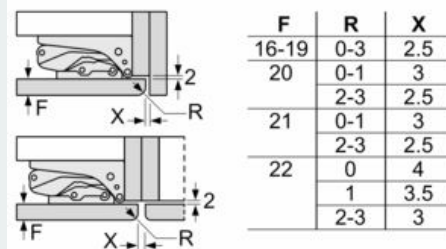

#### Dimension and installation

- easy Installation
- Connection value 90 W
- Dimensions: 177.2 cm H x 55.8 cm W x 54.5 cm D
- Niche Dimensions: 177.5 cm H x 56 cm W x 55 cm D
- Climate class SN-T (suitable for ambient temperatures between 10 to 43°C)

**iQ700, Built-in fridge-freezer with  
freezer at bottom, 177.2 x 55.8 cm,  
soft close flat hinge  
KI86FHD40**

Dimensioned drawings

The specified unit door dimensions  
are valid for a door gap of 4 mm.

measurements in mm

measurements in mm  
Recommended gap dimensions for flat hinges

The gap dimensions recommended  
in the table must be adhered to in order  
to ensure that appliance doors do not  
collide with anything when they are opened,  
and to avoid causing damage to kitchen units.