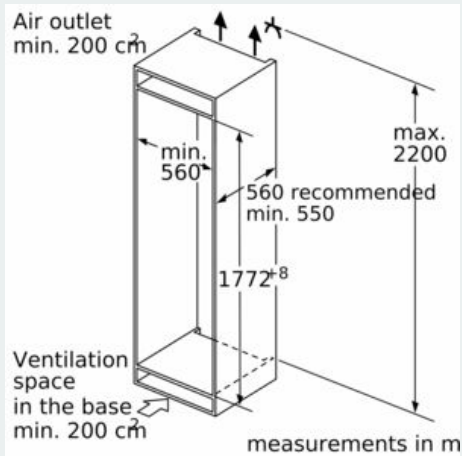

#### Key features - Freezer section

- 2 x cold accumulator, 3 x egg tray, 1 x ice cube tray, 1 x bottle holder in door tray
- \*\*\*\* freezer (-18°C and below)
- noFrost freezer, never have to defrost ever again
- 4 star rating
- Removable safety glass shelves for extra space
- 3 freezer drawers
- Freezing capacity in 24 hours: 13 kg
- Maximum freezer storage time in power failure: 13 hours

#### Dimension and installation

- easy Installation
- Connection value 90 W
- Dimensions: 177.2 cm H x 55.8 cm W x 54.5 cm D
- Niche Dimensions: 177.5 cm H x 56 cm W x 55 cm D
- Climate class SN-T (suitable for ambient temperatures between 10 to 43°C)

**iQ700, Built-in fridge-freezer with  
freezer at bottom, 177.2 x 55.8 cm,  
soft close flat hinge  
KI86FHD40**

Dimensioned drawings

The specified unit door dimensions  
are valid for a door gap of 4 mm.

measurements in mm

measurements in mm  
Recommended gap dimensions for flat hinges

The gap dimensions recommended  
in the table must be adhered to in order  
to ensure that appliance doors do not  
collide with anything when they are opened,  
and to avoid causing damage to kitchen units.