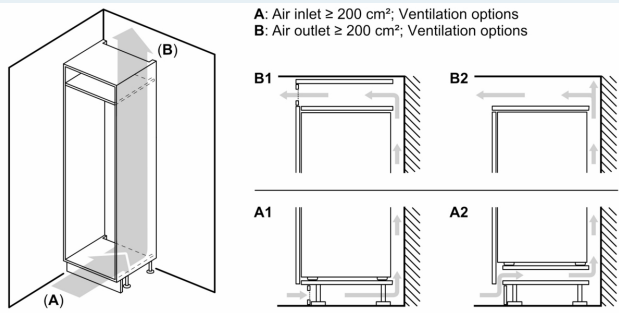

iQ300, Built-in fridge, 177.5 x 56 cm, sliding hinge
KI81RVSF0G

measurements in mm