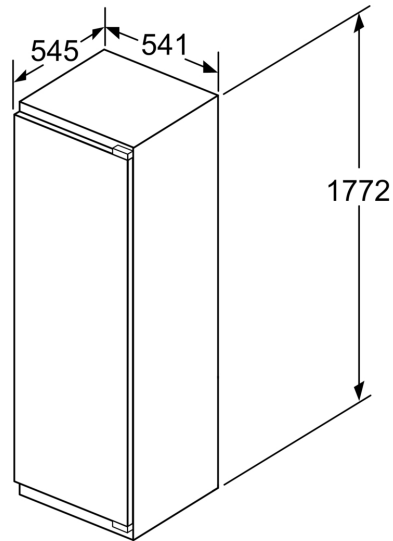

iQ300, Built-in fridge, 177.5 x 56 cm, sliding hinge
KI81RVSF0G

measurements in mm