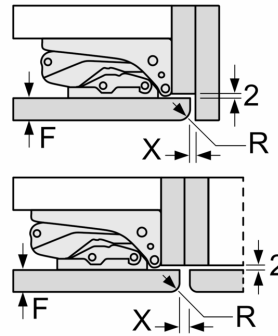

Design features

Dimension and installation

Additional features

**iQ500, Built-in fridge, 177.5 x 56 cm, soft close flat hinge
KI81RADD0G**

Maximal permissible weight of the unit fronts

Fitted unit fronts that exceed the permissible weight may cause damage and result in functional impairment of the hinges

A: Weight
A: Appliance door height including hinges in mm
B: Undamped hinge, unit front in kg
C: Damped hinge, unit front in kg
D: Additional possible load in kg with heavy load kit

A	B	C	D
1500-1750	22	22	B+5 / C+5
720-1400	19	19	
A1	15	19	
A2	15	19	

measurements in mm
Recommended gap dimensions for flat hinges

F	R	X
16-19	0-3	2.5
20	0-1	3
	2-3	2.5
21	0-1	3
	2-3	2.5
22	0	4
	1	3.5
	2-3	3

The gap dimensions recommended in the table must be adhered to in order to ensure that appliance doors do not collide with anything when they are opened, and to avoid causing damage to kitchen units.