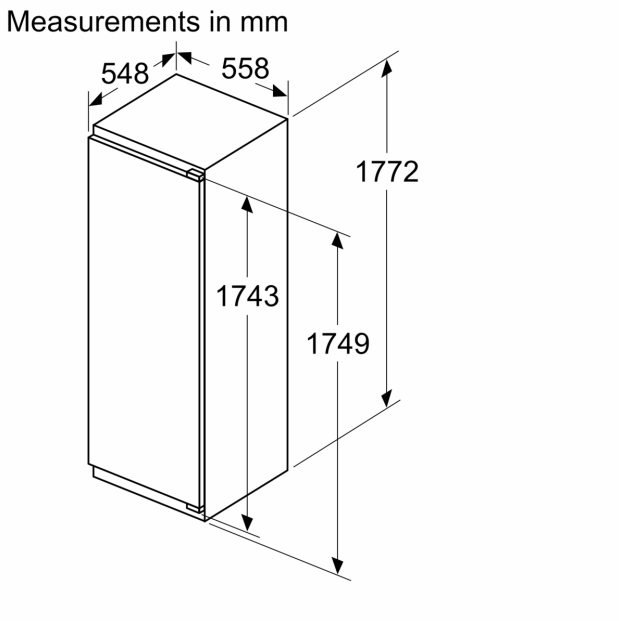

Freshness System

- 1 hyperFresh box with integrated humidity control
- 1 vegetable/salad container

Food freshness system

Dimension and installation

- Dimensions: 177.2 cm H x 55.8 cm W x 54.8 cm D
- Niche Dimensions: 177.5 cm H x 56 cm W x 55 cm D

Design features

Dimension and installation

Additional features

**iQ500, Built-in fridge, 177.5 x 56 cm, soft close flat hinge
KI81RADD0G**

Maximal permissible weight of the unit fronts

Fitted unit fronts that exceed the permissible weight may cause damage and result in functional impairment of the hinges

A: Weight
A: Appliance door height including hinges in mm
B: Undamped hinge, unit front in kg
C: Damped hinge, unit front in kg
D: Additional possible load in kg with heavy load kit

A	B	C	D
1500-1750	22	22	B+5 / C+5
720-1400	19	19	
A1	15	19	
A2	15	19	

measurements in mm
Recommended gap dimensions for flat hinges

F	R	X
16-19	0-3	2.5
20	0-1	3
	2-3	2.5
21	0-1	3
	2-3	2.5
22	0	4
	1	3.5
	2-3	3

The gap dimensions recommended in the table must be adhered to in order to ensure that appliance doors do not collide with anything when they are opened, and to avoid causing damage to kitchen units.