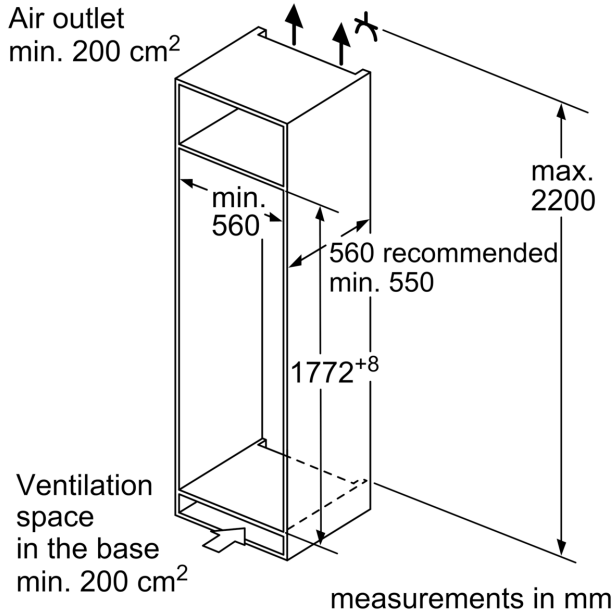

Freshness System

- 1 hyperFresh box with integrated humidity control
- 1 vegetable/salad container

Food freshness system

Dimension and installation

- Dimensions: 177.2 cm H x 55.8 cm W x 54.8 cm D
- Niche Dimensions: 177.5 cm H x 56 cm W x 55 cm D

Design features

Dimension and installation

Additional features

**iQ500, Built-in fridge, 177.5 x 56 cm, soft close flat hinge
KI81RADD0G**

Maximal permissible weight of the unit fronts

Fitted unit fronts that exceed the permissible weight may cause damage and result in functional impairment of the hinges

A: Weight
A: Appliance door height including hinges in mm
B: Undamped hinge, unit front in kg
C: Damped hinge, unit front in kg
D: Additional possible load in kg with heavy load kit

A	B	C	D
1500-1750	22	22	B+5 / C+5
720-1400	19	19	
A1	15	19	
A2	15	19	

measurements in mm
Recommended gap dimensions for flat hinges

F	R	X
16-19	0-3	2.5
20	0-1	3
	2-3	2.5
21	0-1	3
	2-3	2.5
22	0	4
	1	3.5
	2-3	3

The gap dimensions recommended in the table must be adhered to in order to ensure that appliance doors do not collide with anything when they are opened, and to avoid causing damage to kitchen units.