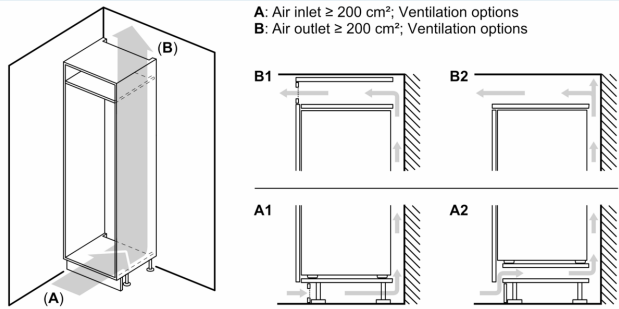

Freshness System

- 1 hyperFresh box with integrated humidity control
- 1 vegetable/salad container

Food freshness system

Dimension and installation

- Dimensions: 177.2 cm H x 55.8 cm W x 54.8 cm D
- Niche Dimensions: 177.5 cm H x 56 cm W x 55 cm D

Key features - Fridge section

- Length of power cord: 230 cm
- Climate Class: SN-ST
- 220 - 240 V

Key features - Freezer section

- Heavy-duty hinge support, 3 x egg tray

Country Specific Options

- Based on the results of the standard 24-hour test. Actual consumption depends on usage/position of the appliance.

Design features

Dimension and installation

Additional features

**iQ500, Built-in fridge, 177.5 x 56 cm, soft close flat hinge
KI81RADD0G**

Maximal permissible weight of the unit fronts

Fitted unit fronts that exceed the permissible weight may cause damage and result in functional impairment of the hinges