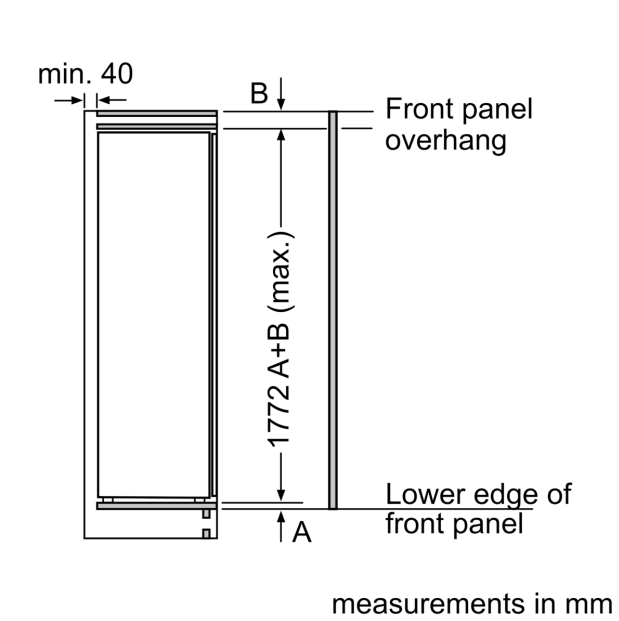

Freshness System

- 1 hyperFresh box with integrated humidity control
- 1 vegetable/salad container

Food freshness system

Dimension and installation

- Dimensions: 177.2 cm H x 55.8 cm W x 54.8 cm D
- Niche Dimensions: 177.5 cm H x 56 cm W x 55 cm D

Design features

Dimension and installation

Additional features

**iQ500, Built-in fridge, 177.5 x 56 cm, soft close flat hinge
KI81RADD0G**

Maximal permissible weight of the unit fronts

Fitted unit fronts that exceed the permissible weight may cause damage and result in functional impairment of the hinges

measurements in mm
Recommended gap dimensions for flat hinges

F	R	X
16-19	0-3	2.5
20	0-1	3
	2-3	2.5
21	0-1	3
	2-3	2.5
22	0	4
	1	3.5
	2-3	3

The gap dimensions recommended in the table must be adhered to in order to ensure that appliance doors do not collide with anything when they are opened, and to avoid causing damage to kitchen units.