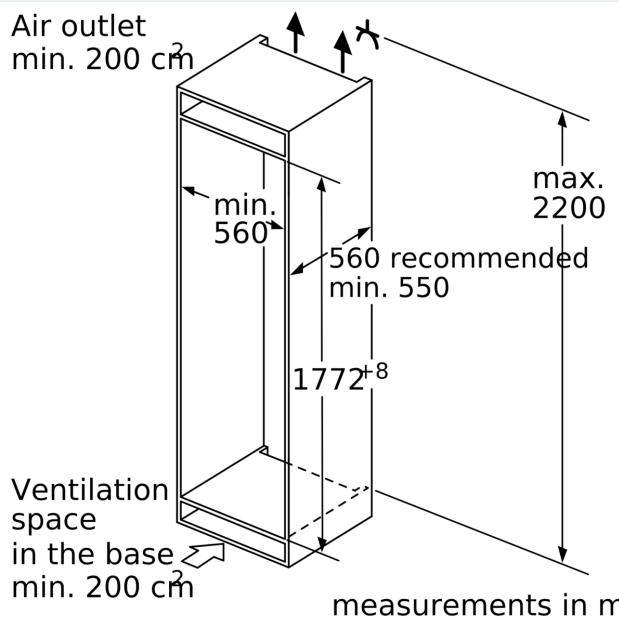

- Dimensions: 177.2 cm H x 55.8 cm W x 54.5 cm D
- Niche Dimensions: 177.5 cm H x 56 cm W x 55 cm D
- Right hinged door, door reversible
- Connection value 90 W
- 220 - 240 V
- Heavy-duty hinge support, 1 x bottle holder in door tray, 3 x egg tray
- Based on the results of the standard 24-hour test. Actual consumption depends on usage/position of the appliance.
- EU19_Noise emission class_D: C very quiet

**iQ700, Built-in fridge, 177.5 x 56 cm, soft close flat hinge
KI81FHOD0**

Maximal permissible weight of the unit fronts

Fitted unit fronts that exceed the permissible weight may cause damage and result in functional impairment of the hinges

W: Weight
A: Appliance door height including hinges in mm
B: Undamped hinge, unit front in kg
C: Damped hinge, unit front in kg
D: Additional possible load in kg with heavy load kit

A	B	C	D
1500-1750	22	22	B+5 / C+5
720-1400	19	19	
A1	15	19	
A2	15	19	

measurements in mm
Recommended gap dimensions for flat hinges

F	R	X
16-19	0-3	2.5
20	0-1	3
	2-3	2.5
21	0-1	3
	2-3	2.5
22	0	4
	1	3.5
	2-3	3

The gap dimensions recommended in the table must be adhered to in order to ensure that appliance doors do not collide with anything when they are opened, and to avoid causing damage to kitchen units.