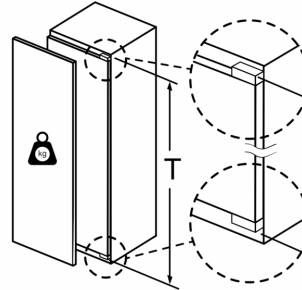

- Dimensions: 177.2 cm H x 55.8 cm W x 54.5 cm D
- Niche Dimensions: 177.5 cm H x 56 cm W x 55 cm D
- Right hinged door, door reversible
- Connection value 90 W
- 220 - 240 V
- Heavy-duty hinge support, 1 x bottle holder in door tray, 3 x egg tray
- Based on the results of the standard 24-hour test. Actual consumption depends on usage/position of the appliance.
- EU19_Noise emission class_D: C very quiet

W: Weight
A: Appliance door height including hinges in mm
B: Undamped hinge, unit front in kg
C: Damped hinge, unit front in kg
D: Additional possible load in kg with heavy load kit

A	B	C	D
1500-1750	22	22	B+5 / C+5
720-1400	19	19	
A1	15	19	
A2	15	19	

measurements in mm

Maximal permissible weight of the unit fronts

Fitted kitchen unit doors that exceed the permissible weight may cause damage and result in functional impairment of the hinges.

T: Includes height of appliance door Hinges in mm:	undamped hinge, Door in kg:	damped hinge, Door in kg:
1500-1750	22	22

measurements in mm
Recommended gap dimensions for flat hinges

F	R	X
16-19	0-3	2.5
20	0-1	3
	2-3	2.5
21	0-1	3
	2-3	2.5
22	0	4
	1	3.5
	2-3	3

The gap dimensions recommended in the table must be adhered to in order to ensure that appliance doors do not collide with anything when they are opened, and to avoid causing damage to kitchen units.