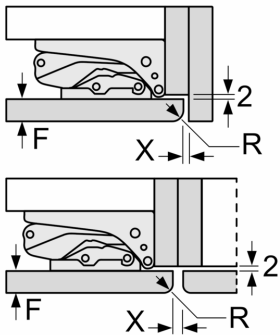

- Dimensions: 177.2 cm H x 55.8 cm W x 54.5 cm D
- Niche Dimensions: 177.5 cm H x 56 cm W x 55 cm D
- Right hinged door, door reversible
- Connection value 90 W
- 220 - 240 V
- Heavy-duty hinge support, 1 x bottle holder in door tray, 3 x egg tray
- Based on the results of the standard 24-hour test. Actual consumption depends on usage/position of the appliance.
- EU19_Noise emission class_D: C very quiet

W: Weight
A: Appliance door height including hinges in mm
B: Undamped hinge, unit front in kg
C: Damped hinge, unit front in kg
D: Additional possible load in kg with heavy load kit

A	B	C	D
1500-1750	22	22	B+5 / C+5
720-1400	19	19	
A1	15	19	
A2	15	19	

measurements in mm

Maximal permissible weight of the unit fronts

Fitted kitchen unit doors that exceed the permissible weight may cause damage and result in functional impairment of the hinges.

T: Includes height of appliance door Hinges in mm:	undamped hinge, Door in kg:	damped hinge, Door in kg:
1500-1750	22	22

measurements in mm
Recommended gap dimensions for flat hinges

F	R	X
16-19	0-3	2.5
20	0-1	3
	2-3	2.5
21	0-1	3
	2-3	2.5
22	0	4
	1	3.5
	2-3	3

The gap dimensions recommended in the table must be adhered to in order to ensure that appliance doors do not collide with anything when they are opened, and to avoid causing damage to kitchen units.