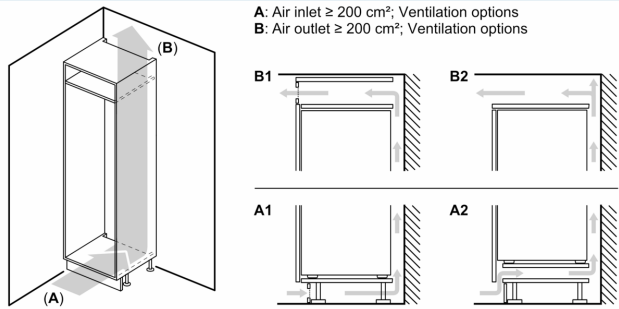

**iQ700, Built-in fridge, 177.5 x 56 cm, soft close flat hinge
KI81FHOD0**