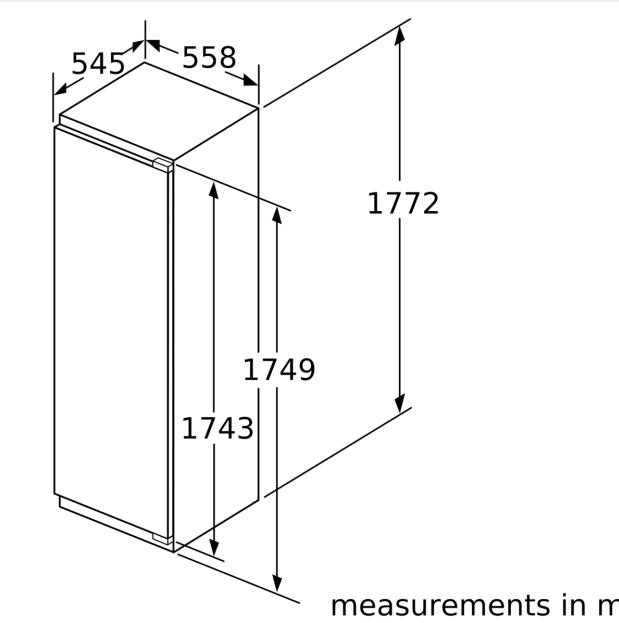

- Dimensions: 177.2 cm H x 55.8 cm W x 54.5 cm D
- Niche Dimensions: 177.5 cm H x 56 cm W x 55 cm D
- Right hinged door, door reversible
- Connection value 90 W
- 220 - 240 V
- Heavy-duty hinge support, 1 x bottle holder in door tray, 3 x egg tray
- Based on the results of the standard 24-hour test. Actual consumption depends on usage/position of the appliance.
- EU19_Noise emission class_D: C very quiet

**iQ700, Built-in fridge, 177.5 x 56 cm, soft close flat hinge
KI81FHOD0**

Maximal permissible weight of the unit fronts

Fitted unit fronts that exceed the permissible weight may cause damage and result in functional impairment of the hinges

W: Weight
A: Appliance door height including hinges in mm
B: Undamped hinge, unit front in kg
C: Damped hinge, unit front in kg
D: Additional possible load in kg with heavy load kit

A	B	C	D
1500-1750	22	22	B+5 / C+5
720-1400	19	19	
A1	15	19	
A2	15	19	

measurements in mm
Recommended gap dimensions for flat hinges

F	R	X
16-19	0-3	2.5
20	0-1	3
	2-3	2.5
21	0-1	3
	2-3	2.5
22	0	4
	1	3.5
	2-3	3

The gap dimensions recommended in the table must be adhered to in order to ensure that appliance doors do not collide with anything when they are opened, and to avoid causing damage to kitchen units.