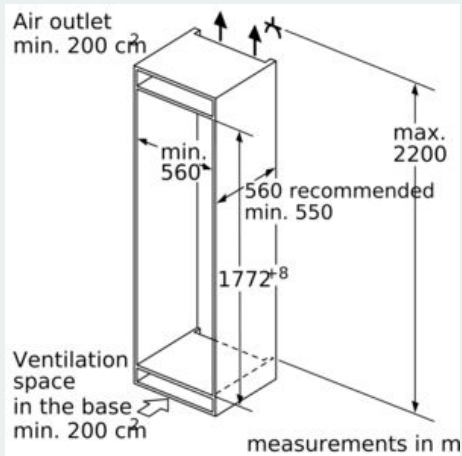

Dimension and installation

- Dimensions: 177.2 cm H x 55.8 cm W x 54.5 cm D
- Niche Dimensions: 177.5 cm H x 56 cm W x 55 cm D

Key features - Fridge section

- Right hinged door, door reversible
- Connection value 90 W
- 220 - 240 V

Key features - Freezer section

- 3 x egg tray, 1 x bottle holder in door tray

Country Specific Options

- Based on the results of the standard 24-hour test. Actual consumption depends on usage/position of the appliance.

Design features

Dimension and installation

Additional features

Performance and Consumption

- EU19_EEK_D: D
- Total Volume : 289 l
- Net Fridge Volume : 289 l
- Net Freezer Volume : 0 l
- Annual Energy Consumption: 120 kWh/a
- Climate Class: SN-T
- Noise Level : 36 dB , EU19_Noise emission class_D: C

iQ700, Built-in fridge, 177.5 x 56 cm, soft close flat hinge KI81FHDD0

Dimensioned drawings

Maximal permissible weight of the unit fronts

Fitted kitchen unit doors that exceed the permissible weight may cause damage and result in functional impairment of the hinges.