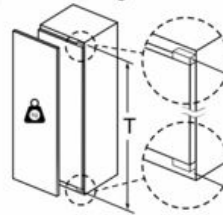

Dimension and installation

- Dimensions: 177.2 cm H x 55.8 cm W x 54.5 cm D
- Niche Dimensions: 177.5 cm H x 56 cm W x 55 cm D

Key features - Fridge section

- Right hinged door, door reversible
- Connection value 90 W
- 220 - 240 V

iQ700, Built-in fridge, 177.5 x 56 cm, soft close flat hinge KI81FHDD0

Dimensioned drawings

Maximal permissible weight of the unit fronts

Fitted kitchen unit doors that exceed the permissible weight may cause damage and result in functional impairment of the hinges.

T: Includes height of appliance door Hinges in mm:	undamped hinge, Door in kg:	damped hinge, Door in kg:
1500-1750	22	22

measurements in mm

Recommended gap dimensions for flat hinges

F	R	X
16-19	0-3	2.5
20	0-1	3
	2-3	2.5
21	0-1	3
	2-3	2.5
22	0	4
	1	3.5
	2-3	3