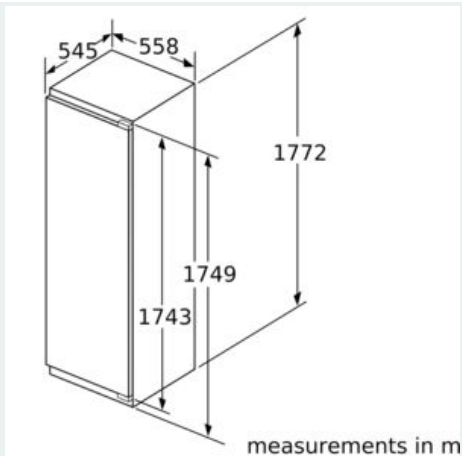

Dimension and installation

- Dimensions: 177.2 cm H x 55.8 cm W x 54.5 cm D
- Niche Dimensions: 177.5 cm H x 56 cm W x 55 cm D

Key features - Fridge section

- Right hinged door, door reversible
- Connection value 90 W
- 220 - 240 V

iQ700, Built-in fridge, 177.5 x 56 cm, soft close flat hinge KI81FHDD0

Dimensioned drawings

Maximal permissible weight of the unit fronts

Fitted kitchen unit doors that exceed the permissible weight may cause damage and result in functional impairment of the hinges.

T: Includes height of appliance door Hinges in mm:	undamped hinge, Door in kg:	damped hinge, Door in kg:
1500-1750	22	22

measurements in mm

Recommended gap dimensions for flat hinges

F	R	X
16-19	0-3	2.5
20	0-1	3
	2-3	2.5
21	0-1	3
	2-3	2.5
22	0	4
	1	3.5
	2-3	3

Dimensioned drawings