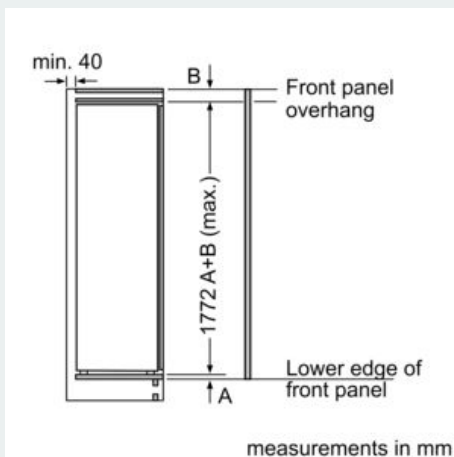

Dimension and installation

- Dimensions: 177.2 cm H x 55.8 cm W x 54.5 cm D
- Niche Dimensions: 177.5 cm H x 56 cm W x 55 cm D

Key features - Fridge section

- Right hinged door, door reversible
- Connection value 90 W
- 220 - 240 V

iQ700, Built-in fridge, 177.5 x 56 cm, soft close flat hinge KI81FHDD0

Dimensioned drawings

Maximal permissible weight of the unit fronts

Fitted kitchen unit doors that exceed the permissible weight may cause damage and result in functional impairment of the hinges.