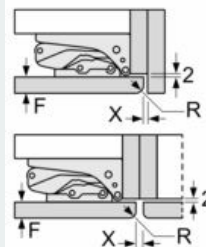

Dimension and installation

- Dimensions: 177.2 cm H x 55.8 cm W x 54.5 cm D
- Niche Dimensions: 177.5 cm H x 56 cm W x 55 cm D

Key features - Fridge section

- Right hinged door, door reversible
- Connection value 90 W
- 220 - 240 V

T: Includes height of appliance door Hinges in mm:	undamped hinge, Door in kg:	damped hinge, Door in kg:
1500-1750	22	22

measurements in mm

Recommended gap dimensions for flat hinges

F	R	X
16-19	0-3	2.5
20	0-1	3
	2-3	2.5
21	0-1	3
	2-3	2.5
22	0	4
	1	3.5
	2-3	3