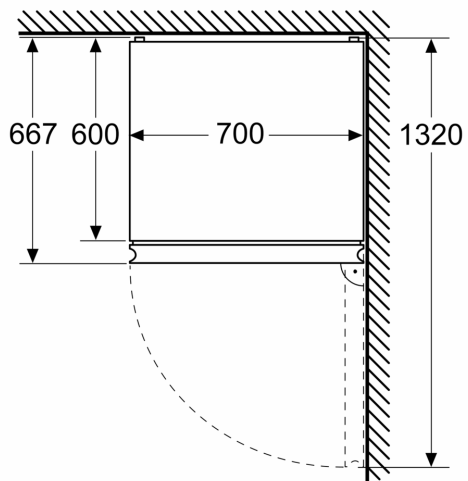

#### Dimension and installation

- Dimensions: 203 cm H x 70 cm W x 66.7 cm D

#### Design features

#### Dimension and installation

#### Additional features

**Series 4, Free-standing fridge-freezer  
with freezer at bottom, 203 x 70 cm,  
Stainless steel look  
KGN492LDFG**

Measurements in mm

Measurements in mm

Measurements in mm