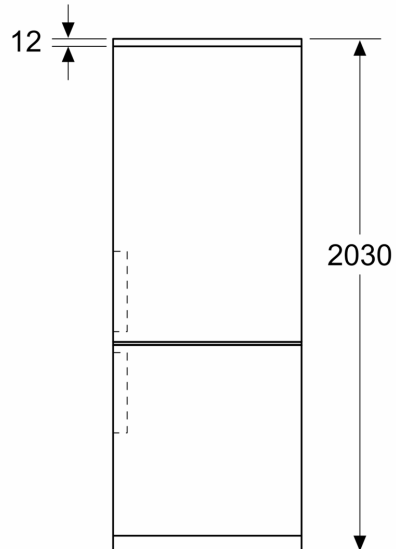

#### Dimension and installation

- Dimensions: 203 cm H x 70 cm W x 66.7 cm D

#### Design features

#### Dimension and installation

#### Additional features

**Series 4, Free-standing fridge-freezer  
with freezer at bottom, 203 x 70 cm,  
Stainless steel look  
KGN492LDFG**

Measurements in mm

Measurements in mm

Measurements in mm