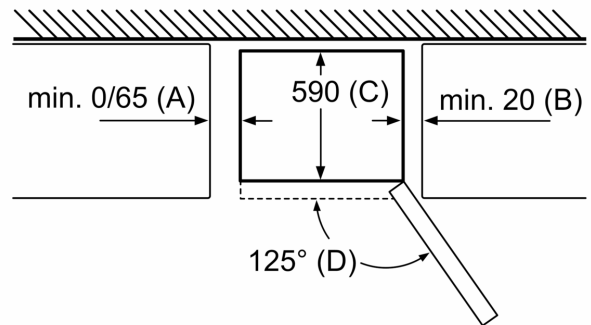

Additional features

- Optical and accoustical
- 3 x egg tray

Dimension and installation

- Connection value 100 W
- 220 - 240 V
- Height adjustable front feet
- Dimensions: 176 cm H x 60 cm W x 66 cm D
- Based on the results of the standard 24-hour test. Actual consumption depends on usage/position of the appliance.

measurements in mm

| Appliance name | A | B | C | D |
|-----------------------|------|----|-----|-----|
| KGN33, 36, 39, 46, 49 | 0/65 | 20 | 590 | 125 |
| KGF39, 49 | 0/65 | 20 | 590 | 125 |

Dimension A:
In models with vertical integrated handles,
in order to open easily, a minimum distance
of 65 mm is needed.