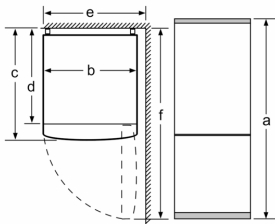

**Series 2, Free-standing fridge-freezer
with freezer at bottom, 176 x 60 cm,
Stainless steel look
KGN33NLEAG**

Appliance name	a	b	c	d	e	f
KGN33 (inner handle)	1760	600	660	590	600	1210

Description	
a	Height
b	Width
c	Depth with door closed, without handle
d	Cabinet depth
e	Width with door opened to 90°
f	Depth with door opened

measurements in mm