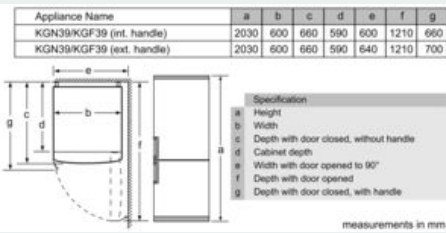

Food freshness system

- 3 freezer drawers

Dimension and installation

- Dimensions: 203 cm H x 60 cm W x 66 cm D

Key features - Fridge section

- Right hinged door, door reversible
- Height adjustable front feet
- Connection value 100 W
- 220 - 240 V

Additional features

Design features

Dimension and installation

Performance and Consumption

- EU19_EEK_D: E
- Total Volume : 368 l
- Net Fridge Volume : 279 l
- Net Freezer Volume : 89 l
- Freezing capacity 24h : 10 kg
- Annual Energy Consumption: 238 kWh/a
- Climate Class: SN-T

Dimensioned drawings

Appliance name	A	B	C	D
KG33, 36, 39, 46, 49	0/65	20	590	125
KGF39, 49	0/65	20	590	125

Dimension A:
In models with vertical integrated handles, in order to open easily, a minimum distance of 65 mm is needed.

measurements in mm