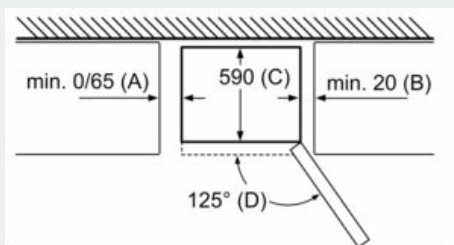

Food freshness system

- 3 freezer drawers

Dimension and installation

- Dimensions: 203 cm H x 60 cm W x 66 cm D

Key features - Fridge section

- Right hinged door, door reversible
- Height adjustable front feet
- Connection value 100 W
- 220 - 240 V

Key features - Freezer section

- 3 x egg tray, 2 x ice cube tray

Country Specific Options

- Based on the results of the standard 24-hour test. Actual consumption depends on usage/position of the appliance.
- To achieve the declared energy consumption, the attached distanceholders have to be used. As a result, the appliance depth increases by about 3.5 cm. The appliance used without the distance holder is fully functional, but has a slightly higher energy consumption.

Additional features

Design features

Dimension and installation

Performance and Consumption

- EU19_EEK_D: E
- Total Volume : 368 l
- Net Fridge Volume : 279 l
- Net Freezer Volume : 89 l
- Freezing capacity 24h : 10 kg
- Annual Energy Consumption: 238 kWh/a
- Climate Class: SN-T

Dimensioned drawings

Appliance name	A	B	C	D
KG33, 36, 39, 46, 49	0/65	20	590	125
KGF39, 49	0/65	20	590	125

Dimension A:
In models with vertical integrated handles, in order to open easily, a minimum distance of 65 mm is needed.