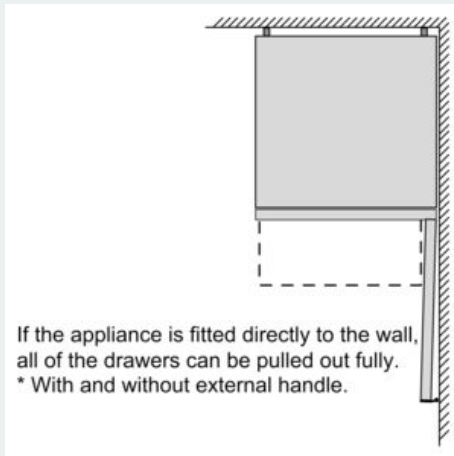

iQ300, Free-standing fridge-freezer with freezer at bottom, 203 x 60 cm, Inox-easyclean KG39NVIEC

Dimensioned drawings

Appliance name	A	B	C	D
KG33, 36, 39, 46, 49	0/65	20	590	125
KGF39, 49	0/65	20	590	125

Dimension A:
In models with vertical integrated handles, in order to open easily, a minimum distance of 65 mm is needed.

measurements in mm