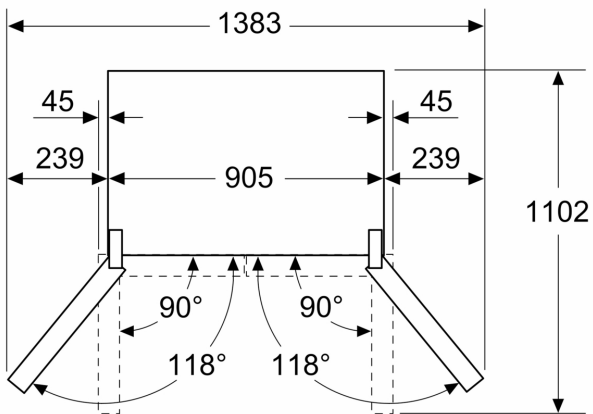

- Dimensions: 183 cm H x 90.5 cm W x 73.1 cm D
- 4 wheels for easier transport, 3 of them height adjustable.
- 220 - 240 V

Key features - Fridge section

- Bright interior LED fridge light in fridge section
- 3 safety glass shelves of which 2 are height adjustable, Standard shelf 2 shelves extendable
- Bright interior LED fridge light
- Door shelves in fridge door: 2 large and 2 small.
- 1 dairy compartment in door
- 2 removable door storage compartments.
- 3 safety glass shelves (2 height adjustable)

**Series 4, French door bottom
freezer, multi door, 183 x 90.5 cm,
Brushed steel anti-fingerprint
KFN96VPEAG**

Measurements in mm

A: Front is adjustable 1830–1847 mm, with front levelling feet fully extended

Measurements in mm

A: Front is adjustable 1830–1847 mm, with front levelling feet fully extended

B: Add 25 mm for fixed spacers on back

Measurements in mm

Measurements in mm

A	a	b
≤ 600	0	0
600 < A ≤ 650	45	45
650 < A ≤ 700	60	60
> 700	239	239