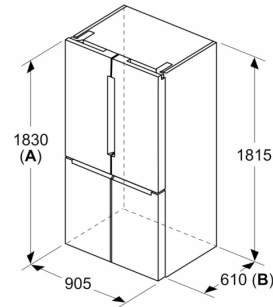

Measurements in mm

A: Front is adjustable 1830–1847 mm, with front levelling feet fully extended

B: Add 25 mm for fixed spacers on back