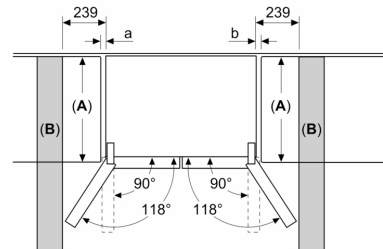

- Dimensions: 183 cm H x 90.5 cm W x 73.1 cm D
- 4 wheels for easier transport, 3 of them height adjustable.
- 220 - 240 V

Key features - Fridge section

- Bright interior LED fridge light in fridge section
- 3 safety glass shelves of which 2 are height adjustable, Standard shelf 2 shelves extendable
- Bright interior LED fridge light
- Door shelves in fridge door: 2 large and 2 small.
- 1 dairy compartment in door
- 2 removable door storage compartments.
- 3 safety glass shelves (2 height adjustable)

**Series 4, French door bottom
freezer, multi door, 183 x 90.5 cm,
Brushed steel anti-fingerprint
KFN96VPEAG**

Measurements in mm

A: Front is adjustable 1830–1847 mm, with front levelling feet fully extended

Measurements in mm

A: Front is adjustable 1830–1847 mm, with front levelling feet fully extended

B: Add 25 mm for fixed spacers on back

Measurements in mm

Measurements in mm

A	a	b
≤ 600	0	0
600 < A ≤ 650	45	45
650 < A ≤ 700	60	60
> 700	239	239

A: Kitchen cabinet or worktop depth

B: Wall
Drawers can be pulled and taken out with door open to 90°