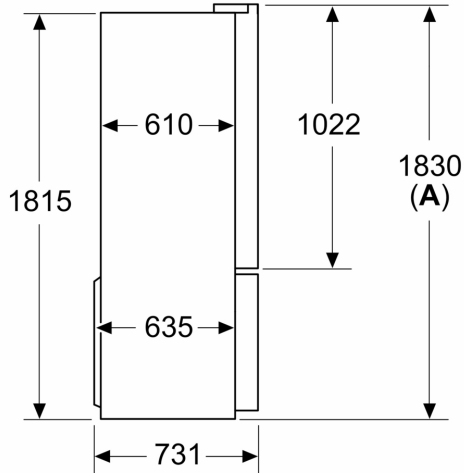

**Series 4, French door bottom
freezer, multi door, 183 x 90.5 cm,
Brushed steel anti-fingerprint
KFN96VPEAG**

Measurements in mm

A: Front is adjustable 1830–1847 mm, with front levelling feet fully extended