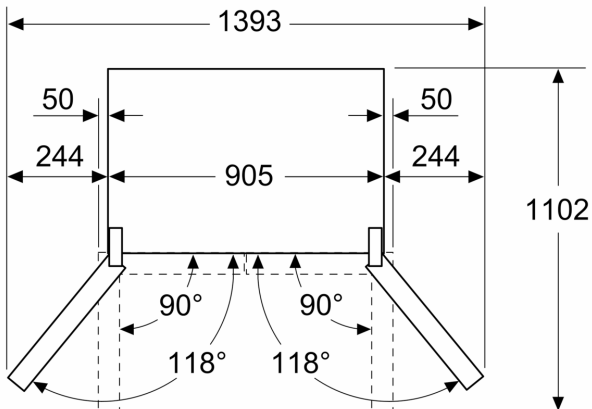

- Freezer malfunction warning signal: optical, acoustical
- 3 freezer drawers
- Twist ice box

Dimension and installation

- 220 - 240 V
- Dimensions: 183 cm H x 90.5 cm W x 73.6 cm D
- 4 wheels for easier transport, 3 of them height adjustable.

Design features

Design features

Freshness System

Country Specific Options

- Based on the results of the standard 24-hour test. Actual consumption depends on usage/position of the appliance.
- To achieve the declared energy consumption, the attached distanceholders have to be used. As a result, the appliance depth increases by about 3.5 cm. The appliance used without the distance holder is fully functional, but has a slightly higher energy consumption.
- Beverage centre with predefined temperature settings and option for individual settings through Home Connect App
- 5 safety glass shelves of which 4 are height adjustable

**iQ700,
HEADER2.Glasdoor_MultiDoor,
183 x 90.5 cm, Black
KF96RSBEA**

Dimensioned drawings

Measurements in mm

A: Front is adjustable from 1830 to 1847 mm, with front levelling feet fully extended

Measurements in mm

A: Front is adjustable from 1830 to 1847 mm, with front levelling feet fully extended

B: Add 25 mm for fixed spacers on back

Measurements in mm

Measurements in mm

A	a	b
≤ 600	0	0
600 < A ≤ 650	50	50
650 < A ≤ 700	65	65
> 700	244	244