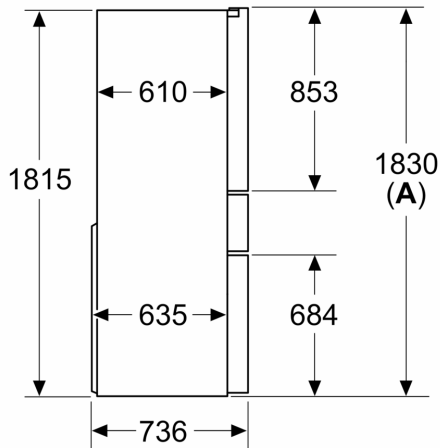

- Freezer malfunction warning signal: optical, acoustical
- 3 freezer drawers
- Twist ice box

Dimension and installation

- 220 - 240 V
- Dimensions: 183 cm H x 90.5 cm W x 73.6 cm D
- 4 wheels for easier transport, 3 of them height adjustable.

Design features

Design features

Freshness System

Country Specific Options

- Based on the results of the standard 24-hour test. Actual consumption depends on usage/position of the appliance.
- To achieve the declared energy consumption, the attached distanceholders have to be used. As a result, the appliance depth increases by about 3.5 cm. The appliance used without the distance holder is fully functional, but has a slightly higher energy consumption.
- Beverage centre with predefined temperature settings and option for individual settings through Home Connect App
- 5 safety glass shelves of which 4 are height adjustable

**iQ700,
HEADER2.Glasdoor_MultiDoor,
183 x 90.5 cm, Black
KF96RSBEA**

Dimensioned drawings

Measurements in mm

A: Front is adjustable from 1830 to 1847 mm, with front levelling feet fully extended

Measurements in mm

A: Front is adjustable from 1830 to 1847 mm, with front levelling feet fully extended

B: Add 25 mm for fixed spacers on back

Measurements in mm

Measurements in mm

A	a	b
≤ 600	0	0
600 < A ≤ 650	50	50
650 < A ≤ 700	65	65
> 700	244	244