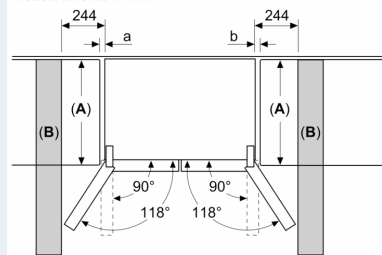

- Freezer malfunction warning signal: optical, acoustical
- 3 freezer drawers
- Twist ice box

Dimension and installation

- 220 - 240 V
- Dimensions: 183 cm H x 90.5 cm W x 73.6 cm D
- 4 wheels for easier transport, 3 of them height adjustable.

Design features

Design features

Freshness System

Country Specific Options

- Based on the results of the standard 24-hour test. Actual consumption depends on usage/position of the appliance.
- To achieve the declared energy consumption, the attached distanceholders have to be used. As a result, the appliance depth increases by about 3.5 cm. The appliance used without the distance holder is fully functional, but has a slightly higher energy consumption.
- Beverage centre with predefined temperature settings and option for individual settings through Home Connect App
- 5 safety glass shelves of which 4 are height adjustable

**iQ700,
HEADER2.Glasdoor_MultiDoor,
183 x 90.5 cm, Black
KF96RSBEA**

Dimensioned drawings

Measurements in mm

A: Front is adjustable from 1830 to 1847 mm, with front levelling feet fully extended

Measurements in mm

A: Front is adjustable from 1830 to 1847 mm, with front levelling feet fully extended

B: Add 25 mm for fixed spacers on back

Measurements in mm

Measurements in mm

A	a	b
≤ 600	0	0
600 < A ≤ 650	50	50
650 < A ≤ 700	65	65
> 700	244	244