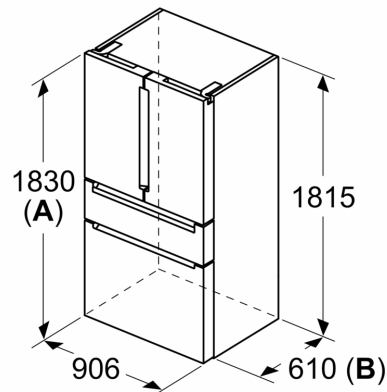

- Freezer malfunction warning signal: optical, acoustical
- 3 freezer drawers
- Twist ice box

Dimension and installation

- 220 - 240 V
- Dimensions: 183 cm H x 90.5 cm W x 73.6 cm D
- 4 wheels for easier transport, 3 of them height adjustable.

Design features

Design features

Freshness System

Country Specific Options

- Based on the results of the standard 24-hour test. Actual consumption depends on usage/position of the appliance.
- To achieve the declared energy consumption, the attached distanceholders have to be used. As a result, the appliance depth increases by about 3.5 cm. The appliance used without the distance holder is fully functional, but has a slightly higher energy consumption.
- Beverage centre with predefined temperature settings and option for individual settings through Home Connect App
- 5 safety glass shelves of which 4 are height adjustable

**iQ700,
HEADER2.Glasdoor_MultiDoor,
183 x 90.5 cm, Black
KF96RSBEA**

Dimensioned drawings

Measurements in mm

A: Front is adjustable from 1830 to 1847 mm, with front levelling feet fully extended

Measurements in mm

A: Front is adjustable from 1830 to 1847 mm, with front levelling feet fully extended

B: Add 25 mm for fixed spacers on back

Measurements in mm

Measurements in mm

A	a	b
≤ 600	0	0
600 < A ≤ 650	50	50
650 < A ≤ 700	65	65
> 700	244	244