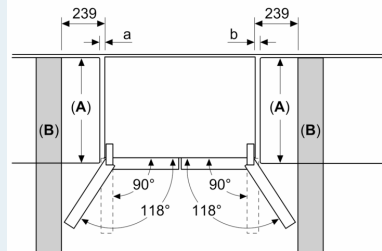

**iQ300, French door bottom
freezer, multi door, 183 x 90.5
cm, Inox-easyclean
KF96NVPEAG**

Dimensioned drawings

Measurements in mm

A: Front is adjustable 1830–1847 mm, with front levelling feet fully extended

Measurements in mm

A: Front is adjustable 1830–1847 mm, with front levelling feet fully extended

B: Add 25 mm for fixed spacers on back

Measurements in mm

Measurements in mm

A	a	b
≤ 600	0	0
600 < A ≤ 650	45	45
650 < A ≤ 700	60	60
> 700	239	239

A: Kitchen cabinet or worktop depth

B: Wall
Drawers can be pulled and taken out with door open to 90°