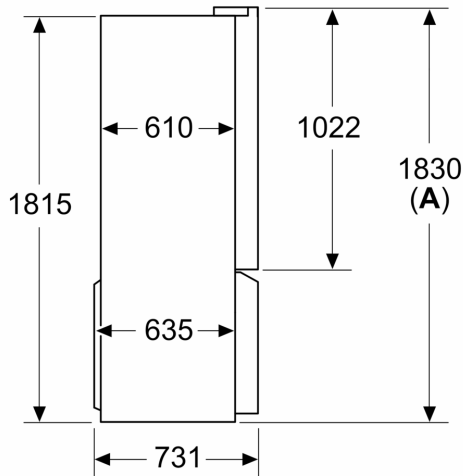

Key features - Freezer section

- 1 ice cube tray
- NoFrost

- 6 freezer drawers
- Net 4* compartment volume : 200 l
- Freezer malfunction warning signal: Acoustic Warning System
- Based on the results of the standard 24-hour test. Actual consumption depends on usage/position of the appliance.
- To achieve the declared energy consumption, the attached distanceholders have to be used. As a result, the appliance depth increases by about 3.5 cm. The appliance used without the distance holder is fully functional, but has a slightly higher energy consumption.

**iQ300, French door bottom
freezer, multi door, 183 x 90.5
cm, Inox-easyclean
KF96NVPEAG**

Dimensioned drawings

Measurements in mm

A: Front is adjustable 1830–1847 mm, with front levelling feet fully extended

Measurements in mm

A: Front is adjustable 1830–1847 mm, with front levelling feet fully extended

B: Add 25 mm for fixed spacers on back

Measurements in mm

Measurements in mm

A	a	b
≤ 600	0	0
600 < A ≤ 650	45	45
650 < A ≤ 700	60	60
> 700	239	239