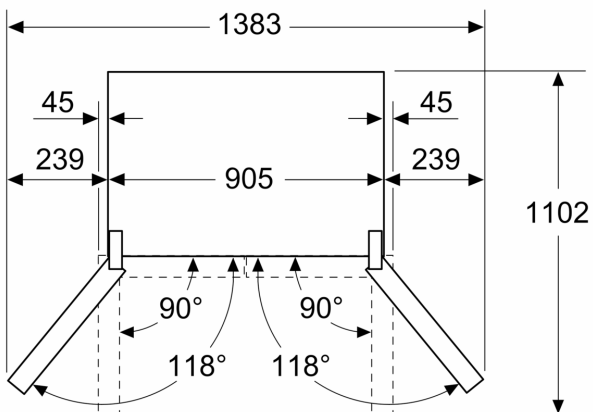

**iQ300, French door bottom
freezer, multi door, 183 x 90.5
cm, Inox-easyclean
KF96NVPEAG**

Dimensioned drawings

Measurements in mm

A: Front is adjustable 1830–1847 mm, with front levelling feet fully extended

Measurements in mm

A: Front is adjustable 1830–1847 mm, with front levelling feet fully extended

B: Add 25 mm for fixed spacers on back

Measurements in mm

Measurements in mm

A	a	b
≤ 600	0	0
600 < A ≤ 650	45	45
650 < A ≤ 700	60	60
> 700	239	239

A: Kitchen cabinet or worktop depth

B: Wall
Drawers can be pulled and taken out with door open to 90°