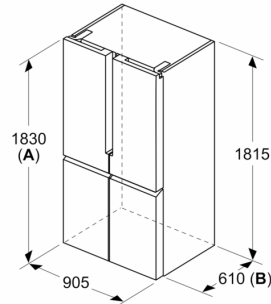

Key features - Fridge section

- 3 safety glass shelves of which 2 are height adjustable, Standard shelf 2 shelves extendable
- Door shelves in fridge door: 2 large and 3 small.
- 3 safety glass shelves (2 height adjustable)
- 2 removable door storage compartments.
- Bright interior LED fridge light
- 1 crisperBox - vegetable/salad container with humidity control

**iQ300, French door bottom
freezer, multi door, 183 x 90.5
cm, Inox-easyclean
KF96NVPEAG**

Dimensioned drawings

Measurements in mm

A: Front is adjustable 1830–1847 mm, with front levelling feet fully extended

Measurements in mm

A: Front is adjustable 1830–1847 mm, with front levelling feet fully extended

B: Add 25 mm for fixed spacers on back

Measurements in mm

Measurements in mm

A	a	b
≤ 600	0	0
600 < A ≤ 650	45	45
650 < A ≤ 700	60	60
> 700	239	239