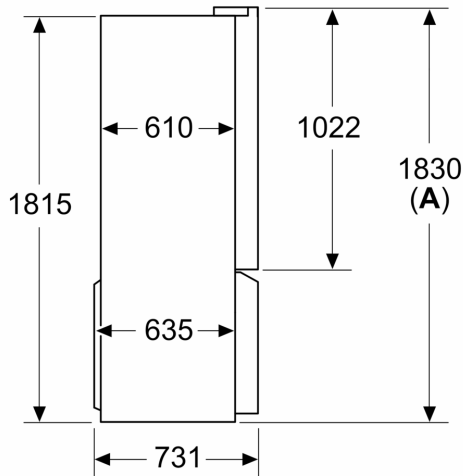

- To achieve the declared energy consumption, the attached distanceholders have to be used. As a result, the appliance depth increases by about 3.5 cm. The appliance used without the distance holder is fully functional, but has a slightly higher energy consumption.

iQ300, French door bottom freezer, multi door, 183 x 90.5 cm, Black stainless steel KF96NAXEAG

Dimensioned drawings

Measurements in mm

A: Front is adjustable 1830–1847 mm, with front levelling feet fully extended