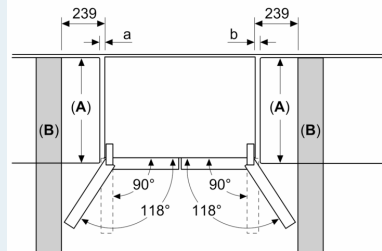

iQ300, French door bottom freezer, multi door, 183 x 90.5 cm, Black stainless steel KF96NAXEAG

Dimensioned drawings

Measurements in mm

A: Front is adjustable 1830–1847 mm, with front levelling feet fully extended

Measurements in mm

A: Front is adjustable 1830–1847 mm, with front levelling feet fully extended

B: Add 25 mm for fixed spacers on back

Measurements in mm

Measurements in mm

A	a	b
≤ 600	0	0
600 < A ≤ 650	45	45
650 < A ≤ 700	60	60
> 700	239	239

A: Kitchen cabinet or worktop depth

B: Wall
Drawers can be pulled and taken out with door open to 90°