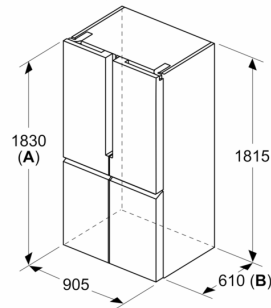

iQ300, French door bottom freezer, multi door, 183 x 90.5 cm, Black stainless steel KF96NAXEAG

Dimensioned drawings

Measurements in mm

A: Front is adjustable 1830–1847 mm, with front levelling feet fully extended

Measurements in mm

A: Front is adjustable 1830–1847 mm, with front levelling feet fully extended

B: Add 25 mm for fixed spacers on back

Measurements in mm

Measurements in mm

A	a	b
≤ 600	0	0
600 < A ≤ 650	45	45
650 < A ≤ 700	60	60
> 700	239	239