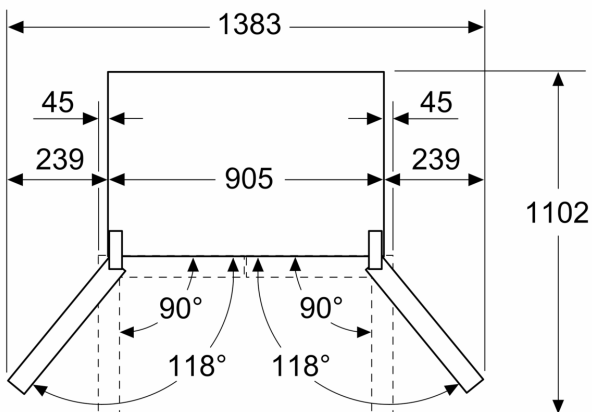

- To achieve the declared energy consumption, the attached distanceholders have to be used. As a result, the appliance depth increases by about 3.5 cm. The appliance used without the distance holder is fully functional, but has a slightly higher energy consumption.

iQ300, French door bottom freezer, multi door, 183 x 90.5 cm, Black stainless steel KF96NAXEAG

Dimensioned drawings

Measurements in mm

A: Front is adjustable 1830–1847 mm, with front levelling feet fully extended

Measurements in mm

A: Front is adjustable 1830–1847 mm, with front levelling feet fully extended

B: Add 25 mm for fixed spacers on back

Measurements in mm

Measurements in mm

A	a	b
≤ 600	0	0
600 < A ≤ 650	45	45
650 < A ≤ 700	60	60
> 700	239	239

A: Kitchen cabinet or worktop depth

B: Wall
Drawers can be pulled and taken out with door open to 90°