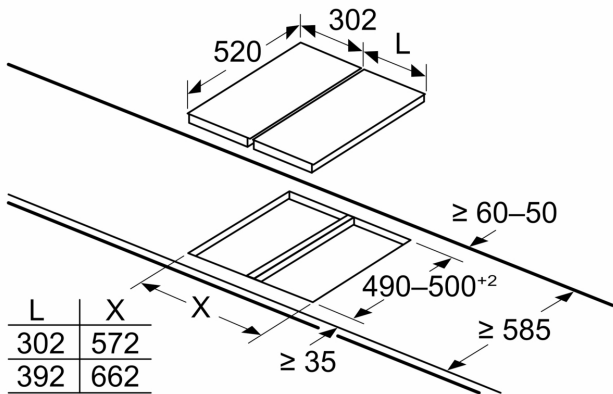

Connecting strip HZ394301

- ✓ Connecting link for use when linking two or more top trim models
- ✓ The connection strip is invisible after installation of the system
- ✓ Usable for 49cm and 50cm cut-out depth

Features

Technical Data

Dimensions of the packed product (HxWxD):50x130x570 mm
Pallet dimensions:90.0 x 80.0 x 120.0
Standard number of units per pallet: 150
Weight: 0.4 kg
Gross weight: 0.6 kg
EAN code:4242003421093

Connecting strip
HZ394301

Dimensioned drawings

Measurements in mm

L	X
302	572
392	662

If two or more elements are installed right next to one another, one or several installation kits are required (2 elements 1 installation kit, 3 elements 2 installation kits, etc.)

Measurements in mm

Assembly kit (HZ394301) for Domino

B: Dependent on the cut-out depth