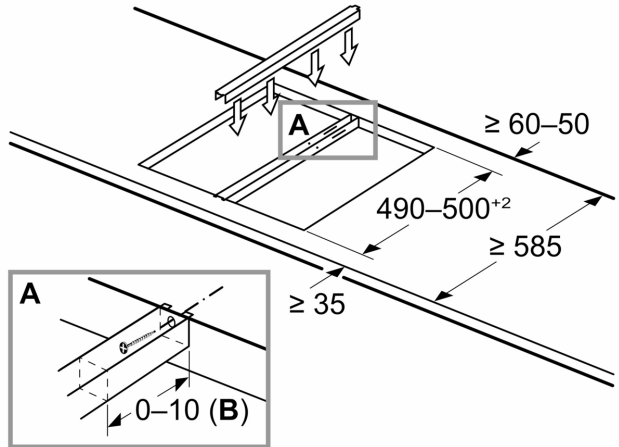

Connecting strip HZ394301

- ✓ Connecting link for use when linking two or more top trim models
- ✓ The connection strip is invisible after installation of the system
- ✓ Usable for 49cm and 50cm cut-out depth

Features

Technical Data

Dimensions of the packed product (HxWxD):50x130x570 mm
Pallet dimensions:90.0 x 80.0 x 120.0
Standard number of units per pallet: 150
Weight: 0.4 kg
Gross weight: 0.6 kg
EAN code:4242003421093

Connecting strip
HZ394301

Dimensioned drawings

Measurements in mm

L	X
302	572
392	662

If two or more elements are installed right next to one another, one or several installation kits are required (2 elements 1 installation kit, 3 elements 2 installation kits, etc.)

Measurements in mm

Assembly kit (HZ394301) for Domino

B: Dependent on the cut-out depth