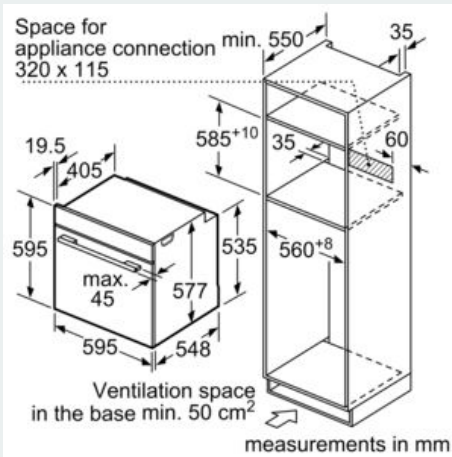

**iQ700, Built-in oven with added steam and microwave function, 60 x 60 cm,
Stainless steel
HN678GES6B**

Dimensioned drawings

If the appliance will be installed underneath a hob, the following worktop thicknesses (including substructure if necessary) must be taken into account.

Hob type	min. worktop thickness	
	fitted	flush
Induction hob	37 mm	38 mm
Full surface Induction hob	47 mm	48 mm
Gas hob	30 mm	38 mm
Electric hob	27 mm	30 mm