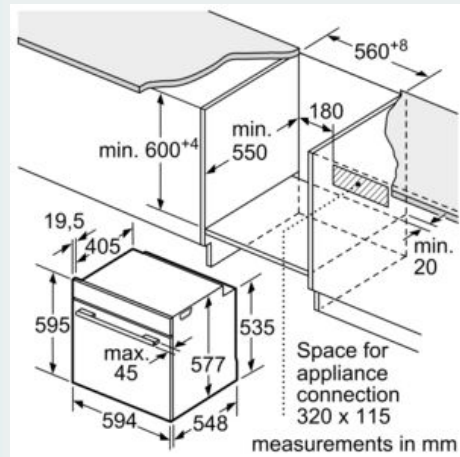

#### Accessories

- 1 x combination grid, 1 x universal pan

#### Technical information

- Cavity volume: 67 litres
- 1 l Water tank capacity:
- Temperature range 30 °C - 275 °C
- Location of water tank: Outside cavity
- Total connected load electric: 3.6 KW
- 120 cm Cable length
- Nominal voltage: 220 - 240 V
- Appliance dimension (hxwxd): 595 mm x 594 mm x 548 mm

- Niche dimension (hxwxd): 585 mm - 595 mm x 560 mm - 568 mm x 550 mm
- Please refer to the dimensions provided in the installation manual

**iQ700, Built-in oven with added steam and microwave function, 60 x 60 cm,  
Stainless steel  
HN678GES6B**

Dimensioned drawings

If the appliance will be installed underneath a hob, the following worktop thicknesses (including substructure if necessary) must be taken into account.

Hob type	min. worktop thickness	
	fitted	flush
Induction hob	37 mm	38 mm
Full surface Induction hob	47 mm	48 mm
Gas hob	30 mm	38 mm
Electric hob	27 mm	30 mm