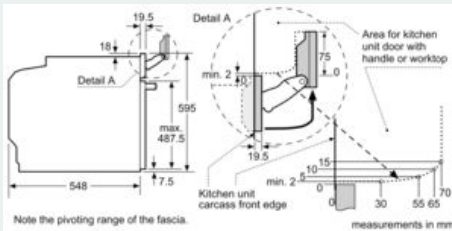

#### Accessories

- 1 x combination grid, 1 x universal pan

#### Technical information

- Cavity volume: 67 litres
- 1 l Water tank capacity:
- Temperature range 30 °C - 275 °C
- Location of water tank: Outside cavity
- Total connected load electric: 3.6 KW
- 120 cm Cable length
- Nominal voltage: 220 - 240 V
- Appliance dimension (hxwxd): 595 mm x 594 mm x 548 mm

- Niche dimension (hxwxd): 585 mm - 595 mm x 560 mm - 568 mm x 550 mm
- Please refer to the dimensions provided in the installation manual

**iQ700, Built-in oven with added steam and microwave function, 60 x 60 cm,  
Stainless steel  
HN678GES6B**

Dimensioned drawings

If the appliance will be installed underneath a hob, the following worktop thicknesses (including substructure if necessary) must be taken into account.

Hob type	min. worktop thickness	
	fitted	flush
Induction hob	37 mm	38 mm
Full surface Induction hob	47 mm	48 mm
Gas hob	30 mm	38 mm
Electric hob	27 mm	30 mm