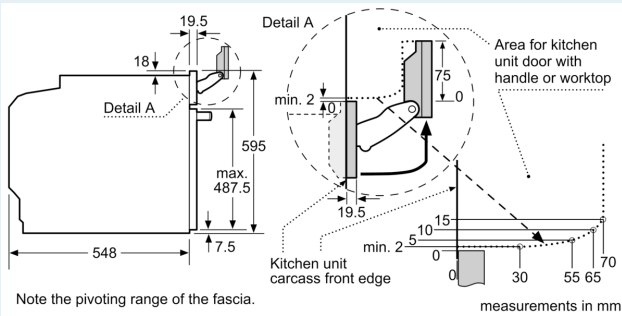

#### Performance/technical information

- Appliance dimension (hxwx): 595 mm x 594 mm x 548 mm
- Niche dimension (hxwx): 585 mm - 595 mm x 560 mm - 568 mm x 550 mm
- Please refer to the dimensions provided in the installation manual
- We recommend you to choose complementary products within IQ700, in order to assure an optimal design combination of your Built-In appliances.

**iQ700, Built-in oven with added steam and microwave function, 60 x 60 cm, Stainless steel HN678G4S1**

Dimensioned drawings

If the appliance will be installed underneath a hob, the following worktop thicknesses (including substructure if necessary) must be taken into account.