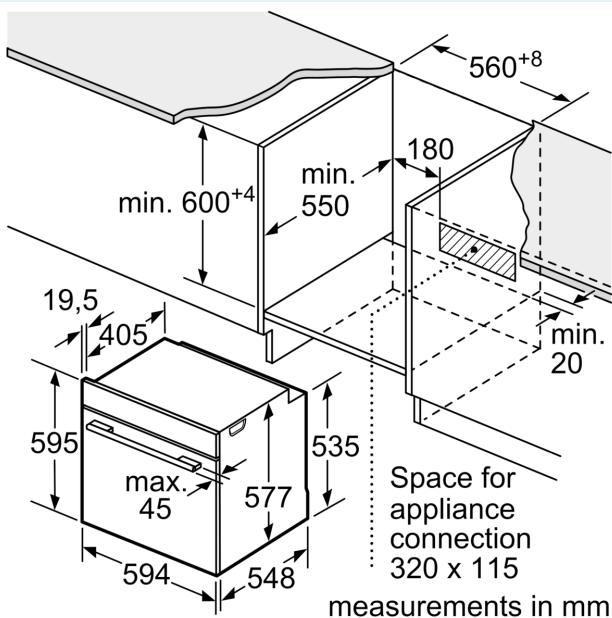

Features

Technical Data

Additional functions: Microwave combination oven
 Control panel: Electronic
 Dimensions: 595 x 594 x 548 mm
 Cavity dimensions: 357.0 x 480 x 392.0 mm
 Length electrical supply cord: 120.0 cm
 Weight: 46.5 kg
 Gross weight: 49.7 kg
 EAN code: 4242003658772
 Maximum micro-wave power: 800 W
 Connection Rating: 3600 W
 Fuse protection: 16 A
 Nominal power: 220-240 V
 Frequency: 60; 50 Hz
 Plug type: Gardy plug w/ earthing
 Included accessories: 1 x enamel baking tray, 1 x combination grid, 1 x universal pan

**iQ700, Built-in oven with
microwave function, 60 x 60 cm,
Stainless steel
HM678G4S1**

Dimensioned drawings

measurements in mm

If the appliance will be installed underneath a hob, the following worktop thicknesses (including substructure if necessary) must be taken into account.

Hob type	min. worktop thickness	
	fitted	flush
Induction hob	37 mm	38 mm
Full surface Induction hob	47 mm	48 mm
Gas hob	30 mm	38 mm
Electric hob	27 mm	30 mm

measurements in mm

measurements in mm