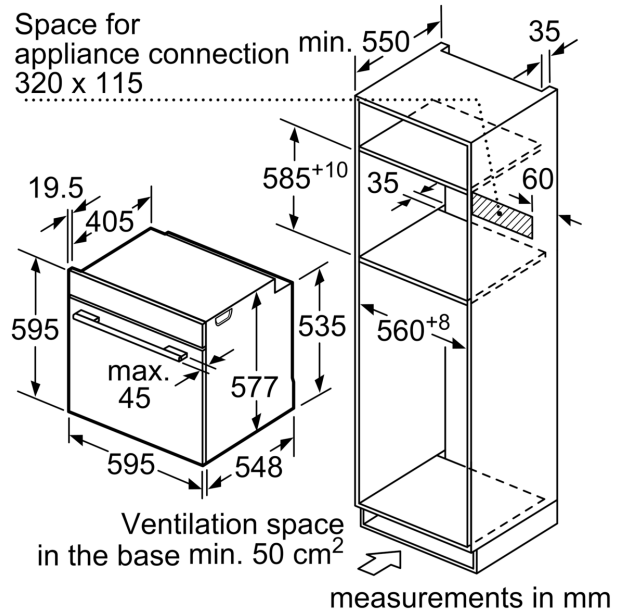

Features

Technical Data

Additional functions: Microwave combination oven
 Control panel: Electronic
 Dimensions: 595 x 594 x 548 mm
 Cavity dimensions: 357.0 x 480 x 392.0 mm
 Length electrical supply cord: 120.0 cm
 Weight: 46.5 kg
 Gross weight: 49.7 kg
 EAN code: 4242003658772
 Maximum micro-wave power: 800 W
 Connection Rating: 3600 W
 Fuse protection: 16 A
 Nominal power: 220-240 V
 Frequency: 60; 50 Hz
 Plug type: Gardy plug w/ earthing
 Included accessories: 1 x enamel baking tray, 1 x combination grid, 1 x universal pan

**iQ700, Built-in oven with
microwave function, 60 x 60 cm,
Stainless steel
HM678G4S1**

Dimensioned drawings

measurements in mm

If the appliance will be installed underneath a hob, the following worktop thicknesses (including substructure if necessary) must be taken into account.

Hob type	min. worktop thickness	
	fitted	flush
Induction hob	37 mm	38 mm
Full surface Induction hob	47 mm	48 mm
Gas hob	30 mm	38 mm
Electric hob	27 mm	30 mm

measurements in mm

measurements in mm