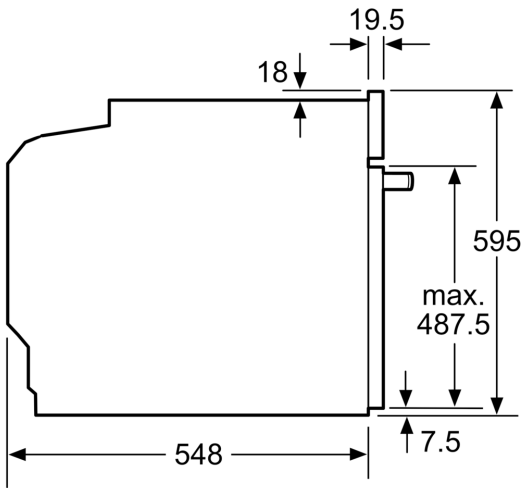

Features

Technical Data

Additional functions: Microwave combination oven
 Control panel: Electronic
 Dimensions: 595 x 594 x 548 mm
 Cavity dimensions: 357.0 x 480 x 392.0 mm
 Length electrical supply cord: 120.0 cm
 Weight: 46.5 kg
 Gross weight: 49.7 kg
 EAN code: 4242003658772
 Maximum micro-wave power: 800 W
 Connection Rating: 3600 W
 Fuse protection: 16 A
 Nominal power: 220-240 V
 Frequency: 60; 50 Hz
 Plug type: Gardy plug w/ earthing
 Included accessories: 1 x enamel baking tray, 1 x combination grid, 1 x universal pan

**iQ700, Built-in oven with
microwave function, 60 x 60 cm,
Stainless steel
HM678G4S1**

Dimensioned drawings

measurements in mm

If the appliance will be installed underneath a hob, the following worktop thicknesses (including substructure if necessary) must be taken into account.

Hob type	min. worktop thickness	
	fitted	flush
Induction hob	37 mm	38 mm
Full surface Induction hob	47 mm	48 mm
Gas hob	30 mm	38 mm
Electric hob	27 mm	30 mm

measurements in mm

measurements in mm