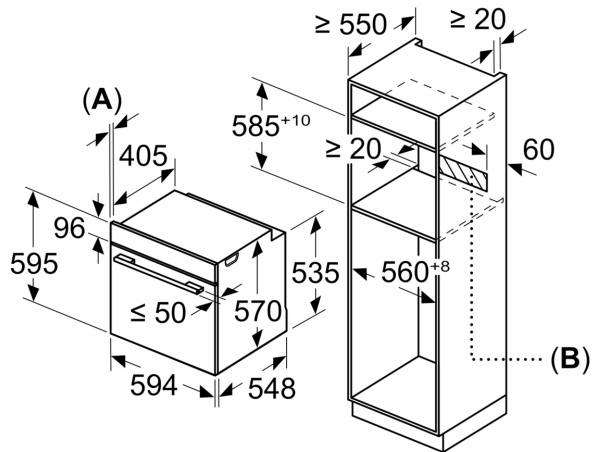

Technical Data

Built-in / Free-standing: Built-in
 Integrated Cleaning system: Pyrolytic
 Required niche size for installation (HxWxD): 585-595 x 560-568 x 550 mm
 Dimensions: 595x594x548 mm
 Dimensions of the packed product (HxWxD): 675 x 670 x 690 mm
 Control Panel Material: Glass
 Door Material: Glass
 Net weight: 39.6 kg
 Usable volume of cavity: 71 l
 Cooking method: Full width grill, Hotair gentle, Hot Air, Conventional heat, Hot air grilling
 Length electrical supply cord: 120 cm
 EAN code: 4242005285297
 Number of cavities (2010/30/EC): 1
 Energy efficiency rating: A
 Energy consumption per cycle conventional (2010/30/EC): 0.99 kWh/cycle
 Energy consumption per cycle forced air convection (2010/30/EC): 0.81 kWh/cycle
 Energy efficiency index (2010/30/EC): 95.3 %
 Connection rating: 2990 W
 Fuse protection: 13 A
 Voltage: 220-240 V
 Frequency: 50; 60 Hz
 Plug type: no plug (electrical connection by electrician)
 Included accessories: 2 x combination grid, 1 x universal pan, 2 x universal pan, slim size

Accessories

- 2 x combination grid, 1 x universal pan, 2 x universal pan, slim size

Technical information

- Energy efficiency rating (acc. EU Nr. 65/2014): A
- Energy consumption per cycle in conventional mode: 0.99 kWh
- Energy consumption per cycle in fan-forced convection mode: 0.81 kWh
- Number of cavities: Main cavity Heat source: electrical Cavity volume: 71 litre capacity
- Total connected load electric: 2.99 KW
- 120 cm Cable length
- Nominal voltage: 220 - 240 V
- Appliance dimension (hxwx): 595 mm x 594 mm x 548 mm
- Niche dimension (hxwx): 585 mm - 595 mm x 560 mm - 568 mm x 550 mm
- "For details on installation and ventilation requirements – please refer to the installation manual prior to fitting."

**Series 4, Built-in oven, 60 x 60 cm,
Black
HBS573BB0B**

Measurements in mm

A: 19.5 mm
B: Space for appliance connection 320 x 115 mm

Installation with a hob.