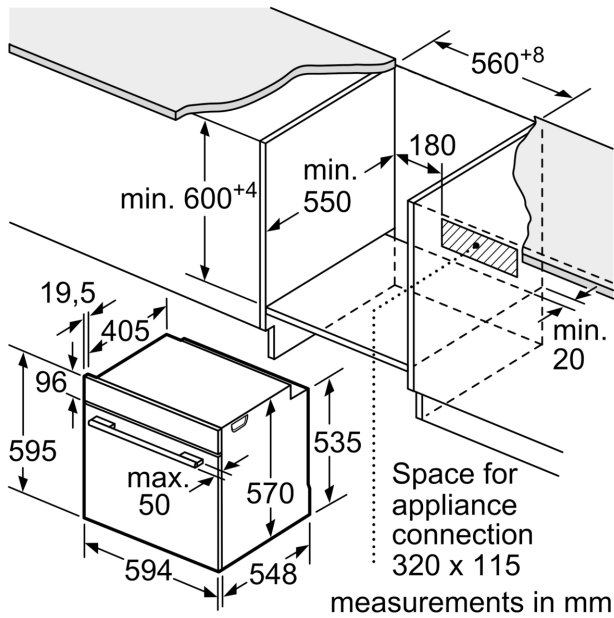

Technical Data

Built-in / Free-standing: Built-in
 Integrated Cleaning system: Pyrolytic
 Required niche size for installation (HxWxD): 585-595 x 560-568 x 550 mm
 Dimensions: 595x594x548 mm
 Dimensions of the packed product (HxWxD): 675 x 670 x 690 mm
 Control Panel Material: Glass
 Door Material: Glass
 Net weight: 39.6 kg
 Usable volume of cavity: 71 l
 Cooking method: Full width grill, Hotair gentle, Hot Air, Conventional heat, Hot air grilling
 Length electrical supply cord: 120 cm
 EAN code: 4242005285297
 Number of cavities (2010/30/EC): 1
 Energy efficiency rating: A
 Energy consumption per cycle conventional (2010/30/EC): 0.99 kWh/cycle
 Energy consumption per cycle forced air convection (2010/30/EC): 0.81 kWh/cycle
 Energy efficiency index (2010/30/EC): 95.3 %
 Connection rating: 2990 W
 Fuse protection: 13 A
 Voltage: 220-240 V
 Frequency: 50; 60 Hz
 Plug type: no plug (electrical connection by electrician)
 Included accessories: 2 x combination grid, 1 x universal pan, 2 x universal pan, slim size

Accessories

- 2 x combination grid, 1 x universal pan, 2 x universal pan, slim size

Technical information

- Energy efficiency rating (acc. EU Nr. 65/2014): A
- Energy consumption per cycle in conventional mode: 0.99 kWh
- Energy consumption per cycle in fan-forced convection mode: 0.81 kWh
- Number of cavities: Main cavity Heat source: electrical Cavity volume: 71 litre capacity
- Total connected load electric: 2.99 KW
- 120 cm Cable length
- Nominal voltage: 220 - 240 V
- Appliance dimension (hxwx): 595 mm x 594 mm x 548 mm
- Niche dimension (hxwx): 585 mm - 595 mm x 560 mm - 568 mm x 550 mm
- "For details on installation and ventilation requirements – please refer to the installation manual prior to fitting."

**Series 4, Built-in oven, 60 x 60 cm,
Black
HBS573BB0B**

Measurements in mm

A: 19.5 mm
B: Space for appliance connection 320 x 115 mm

Installation with a hob.