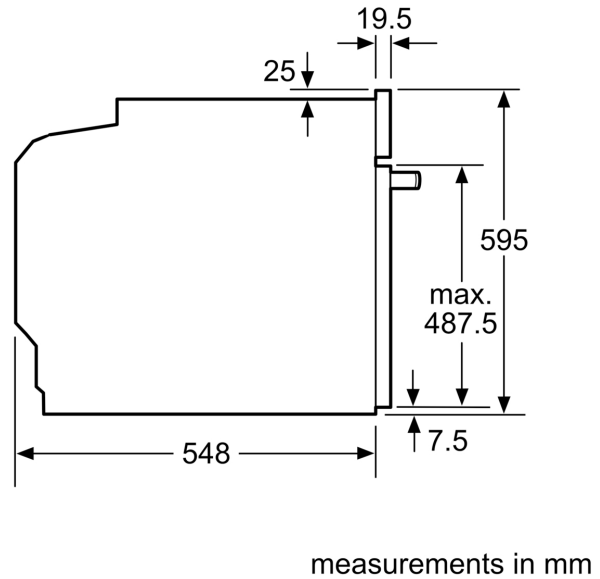

Technical Data

Built-in / Free-standing: Built-in
 Integrated Cleaning system: Pyrolytic
 Required niche size for installation (HxWxD): 585-595 x 560-568 x 550 mm
 Dimensions: 595x594x548 mm
 Dimensions of the packed product (HxWxD): 675 x 670 x 690 mm
 Control Panel Material: Glass
 Door Material: Glass
 Net weight: 39.6 kg
 Usable volume of cavity: 71 l
 Cooking method: Full width grill, Hotair gentle, Hot Air, Conventional heat, Hot air grilling
 Length electrical supply cord: 120 cm
 EAN code: 4242005285297
 Number of cavities (2010/30/EC): 1
 Energy efficiency rating: A
 Energy consumption per cycle conventional (2010/30/EC): 0.99 kWh/cycle
 Energy consumption per cycle forced air convection (2010/30/EC): 0.81 kWh/cycle
 Energy efficiency index (2010/30/EC): 95.3 %
 Connection rating: 2990 W
 Fuse protection: 13 A
 Voltage: 220-240 V
 Frequency: 50; 60 Hz
 Plug type: no plug (electrical connection by electrician)
 Included accessories: 2 x combination grid, 1 x universal pan, 2 x universal pan, slim size

Accessories

- 2 x combination grid, 1 x universal pan, 2 x universal pan, slim size

Technical information

- Energy efficiency rating (acc. EU Nr. 65/2014): A
- Energy consumption per cycle in conventional mode: 0.99 kWh
- Energy consumption per cycle in fan-forced convection mode: 0.81 kWh
- Number of cavities: Main cavity Heat source: electrical Cavity volume: 71 litre capacity
- Total connected load electric: 2.99 KW
- 120 cm Cable length
- Nominal voltage: 220 - 240 V
- Appliance dimension (hxwx): 595 mm x 594 mm x 548 mm
- Niche dimension (hxwx): 585 mm - 595 mm x 560 mm - 568 mm x 550 mm
- "For details on installation and ventilation requirements – please refer to the installation manual prior to fitting."

**Series 4, Built-in oven, 60 x 60 cm,
Black
HBS573BB0B**

Measurements in mm

A: 19.5 mm
B: Space for appliance connection 320 x 115 mm

Installation with a hob.