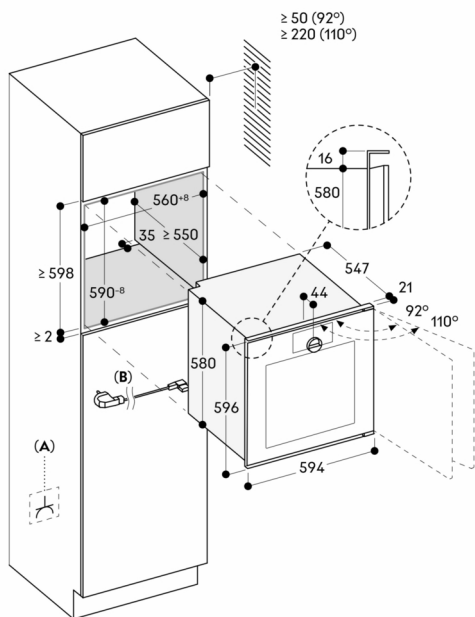

A: Accessible electrical connection
B: Cable with or without plug, depending on country

Measurements in mm