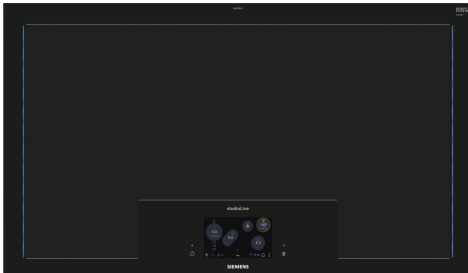

## iQ700, Induction hob, 90 cm, Black, EZ977KZY1E

The freeInduction Plus hob with activeLight and Home Connect for maximum flexibility.

- ✓ Shows position, size and form of the cookware directly in the screen and allows intuitive control of the cooktop - Colour TFT-Touchdisplay Plus.
- ✓ Sleek light bars give you intuitive visual feedback on where heat is applied and the selected settings - activeLight Plus.
- ✓ Home Connect: integrate your hob into your intelligent kitchen.
- ✓ Precisely maintaining the chosen temperature to avoid overboiling – cookingSensor Plus.
- ✓ powerMove Pro: Change the power level of the pot or pan in 5 steps, using only movement of the cookware .

### Usage convenience

- 6.2" Full TFT touch display plus: easily operate the hob using the touch display and explore all available functions thanks to full-text information and images.
- 17 power levels: precisely adapt the heat with 17 power levels (9 main levels and 8 intermediate levels).
- Keep warm function: Keep Warm Function: keep dishes warm at preset low power level.
- Timer for all zones
- : switches off the cooking zone at the end of the time set (e.g. for boiled eggs).
- Acoustic signal
- : an alarm sounds at the end of the time set (e.g. for pasta).
- Count up timer
- : shows how much time has passed since starting the timer (e.g. for potatoes).