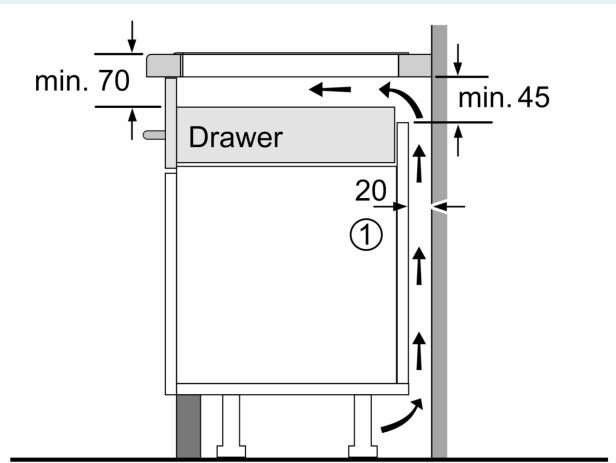

### Installation

- Dimensions of the product (HxWxD mm): 61 x 912 x 520
- Required niche size for installation (HxWxD mm) : 61 x 880 x (490 - 500)
- Min. worktop thickness: 16 mm
- Connected load: 7.4 KW
- Connection current management (20, 16, 13, 10 Amps options): limit the maximum power if needed (depends on fuse protection of electric installation).
- Power cord: 1.5 m, Cable included

### Accessories

- 1 x wireless temperature sensor for cooktop included

iQ700, Induction hob, 90 cm,  
Black,  
EZ977KZY1E

① Ventilation gap must be present

All measurements in mm

① Ventilation gap must be present.

Measurement in mm