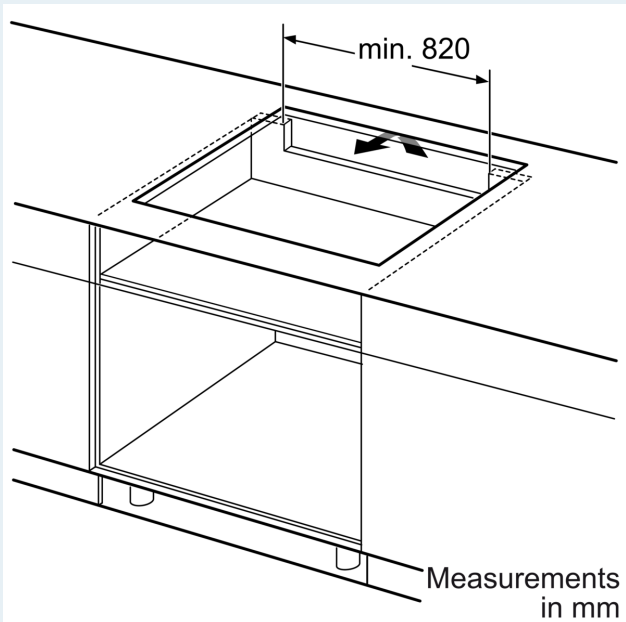

### Installation

- Dimensions of the product (HxWxD mm): 61 x 912 x 520
- Required niche size for installation (HxWxD mm) : 61 x 880 x (490 - 500)
- Min. worktop thickness: 16 mm
- Connected load: 7.4 KW
- Connection current management (20, 16, 13, 10 Amps options): limit the maximum power if needed (depends on fuse protection of electric installation).
- Power cord: 1.5 m, Cable included

### Accessories

- 1 x wireless temperature sensor for cooktop included

iQ700, Induction hob, 90 cm,  
Black,  
EZ977KZY1E

① Ventilation gap must be present

All measurements in mm

① Ventilation gap must be present.

Measurement in mm