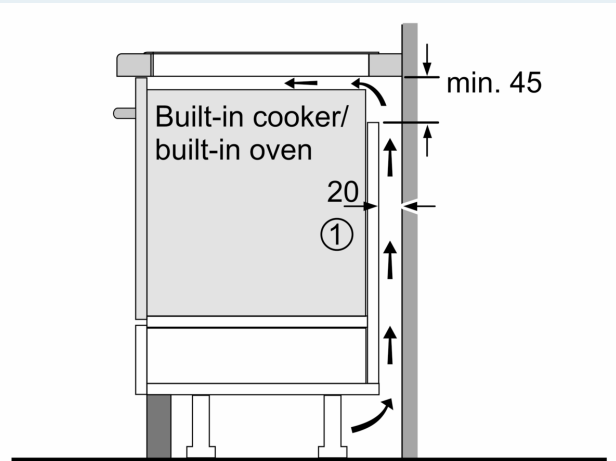

### Safety

- 3 stage residual heat indicator: indicates which cooking zones are still hot or warm.
- Control panel lock: prevent unintended activation of the hob.
- Pause function: pause the heating process, e.g. to answer the door.
- Main on/off switch: switch off all cooking zones at the touch of a button.
- Automatic safety switch off: for safety reasons, heating stops after a preset time if not used.

### Installation

- Dimensions of the product (HxWxD mm): 61 x 912 x 520
- Required niche size for installation (HxWxD mm) : 61 x 880 x (490 - 500)
- Min. worktop thickness: 16 mm
- Connected load: 7.4 KW
- Connection current management (20, 16, 13, 10 Amps options): limit the maximum power if needed (depends on fuse protection of electric installation).
- Power cord: 1.5 m, Cable included

### Accessories

- 1 x wireless temperature sensor for cooktop included

iQ700, Induction hob, 90 cm,  
Black,  
EZ977KZY1E

① Ventilation gap must be present

All measurements in mm

① Ventilation gap must be present.