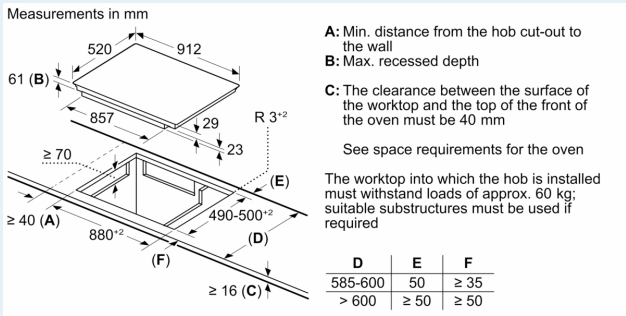

iQ700, Induction hob, 90 cm,
Black,
EZ977KZY1E

① Ventilation gap must be present

All measurements in mm