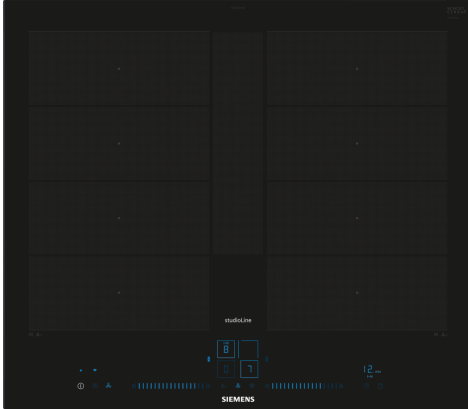

iQ700, Induction hob, 60 cm, Black, EX677NYV6E

Siemens flexInduction cooktop is designed for greater flexibility when cooking

- ✓ flexInduction Plus – Smart, extendable cooking zone adapts to your cookware
- ✓ Blue user interface – Elegant touch and slide control.
- ✓ Home Connect: integrate your hob into your intelligent kitchen.
- ✓ fryingSensor Plus – No more burning or scorching your meals.
- ✓ powerMove Plus enables intuitive control thanks to three heating zones with different temperatures, just by moving the pan

Product name/family: Cooking zone ceramic
 Built-in / Free-standing: Built-in
 Source of energy: Electric
 Number of cooking zones: 4
 Min. required niche size for installation (HxWxD):51 x 560-560 x 490-500 mm
 Width of the appliance: 602 mm
 Dimensions:51 x 602 x 520 mm
 Dimensions of the packed product (HxWxD): ... 130 x 753 x 610 mm
 Weight: 14.2 kg
 Gross weight: 16.5 kg
 Residual heat indicator: Separate
 Location of control panel: Front
 Basic surface material: Ceramic
 Color of surface: Black
 Length electrical supply cord: 110.0 cm
 EAN code:4242003921005
 Nominal power: 220-240 V
 Frequency:50; 60 Hz

iQ700, Induction hob, 60 cm, Black, EX677NYV6E

- 60 cm: space for 4 pots or pans.

Flexibility of cooking zones

- 2 extended flexInduction zones: use cookware of any shape or size anywhere within the 40cm long zone or even place it laterally.
- Cooking zone front left: 190 mm, 230 mm, 2.2 KW (max. power 3.7 KW)
- Cooking zone rear left: 190 mm, 230 mm, 2.2 KW (max. power 3.7 KW)
- Cooking zone rear right: 190 mm, 230 mm, 2.2 KW (max power 3.7 KW)
- Cooking zone front right: 190 mm, 230 mm, 2.2 KW (max. power 3.7 KW)