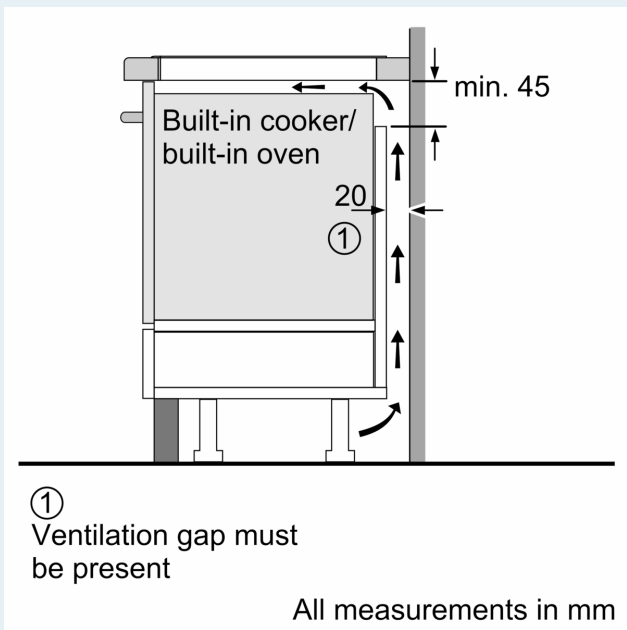

**iQ700, Induction hob, 60 cm,
Black,
EX651FEC1E**