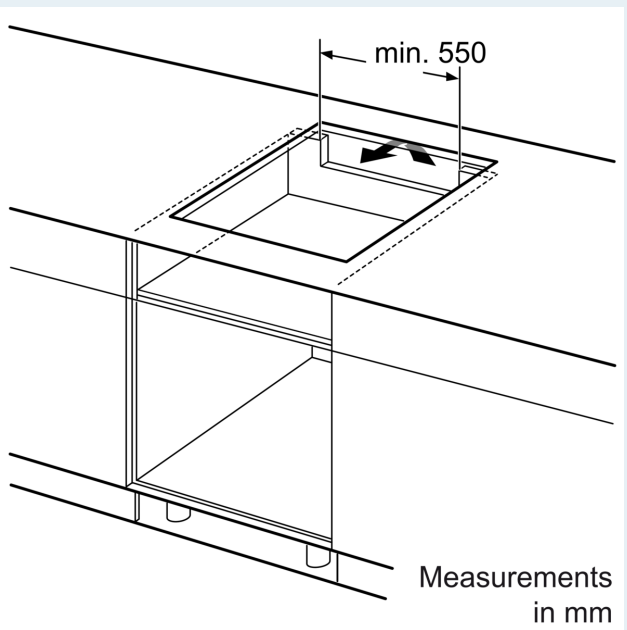

Product name/family: Cooking zone ceramic
 Built-in / Free-standing: Built-in
 Source of energy: Electric
 Number of cooking zones: 4
 Min. required niche size for installation (HxWxD):51 x 560-560 x 490-500 mm
 Width of the appliance: 592 mm
 Dimensions: 51x592x522 mm
 Dimensions of the packed product (HxWxD): ... 126 x 753 x 603 mm
 Weight: 12.4 kg
 Gross weight: 14.6 kg
 Residual heat indicator: Separate
 Location of control panel: Front
 Basic surface material: Ceramic
 Color of surface: Black
 Length electrical supply cord: 110.0 cm
 EAN code:4242003716786
 Nominal power: 220-240 V
 Frequency:50; 60 Hz

iQ700, Induction hob, 60 cm, Black, EX651FEC1E

Design

- 3 sided bevelled frameless finish
- 60 cm: space for 4 pots or pans.

Flexibility of cooking zones

- flexInduction zone: use cookware of any shape or size anywhere within the 40cm long zone.
- Cooking zone front left: 240 mm, 200 mm, 2.2 KW (max. power 3.7 KW)
- Cooking zone rear left: 240 mm, 200 mm, 2.2 KW (max. power 3.7 KW)
- Cooking zone rear right: 145 mm , 1.4 KW (max power 2.2 KW)
- Cooking zone front right: 210 mm, 2.2 KW (max. power 3.7 KW)

Installation

- Dimensions of the product (HxWxD mm): 51 x 592 x 522

- Required niche size for installation (HxWxD mm) : 51 x 560 x (490 - 500)
- Min. worktop thickness: 16 mm
- Connected load: 7.4 KW
- Connection current management (20, 16, 13, 10 Amps options): limit the maximum power if needed (depends on fuse protection of electric installation).
- Power cord: 1.1 m, Cable included in packaging

**iQ700, Induction hob, 60 cm,
Black,
EX651FEC1E**

①
Ventilation gap must
be present

All measurements in mm