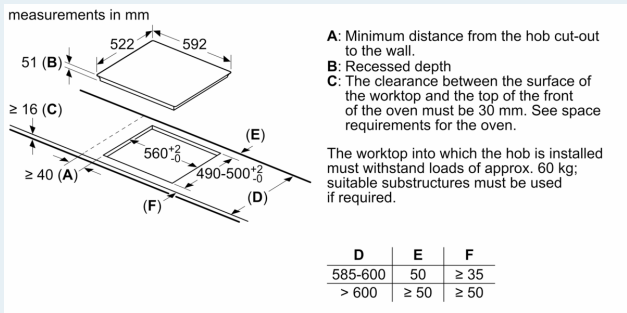

**iQ700, Induction hob, 60 cm,
Black,
EX651FEC1E**