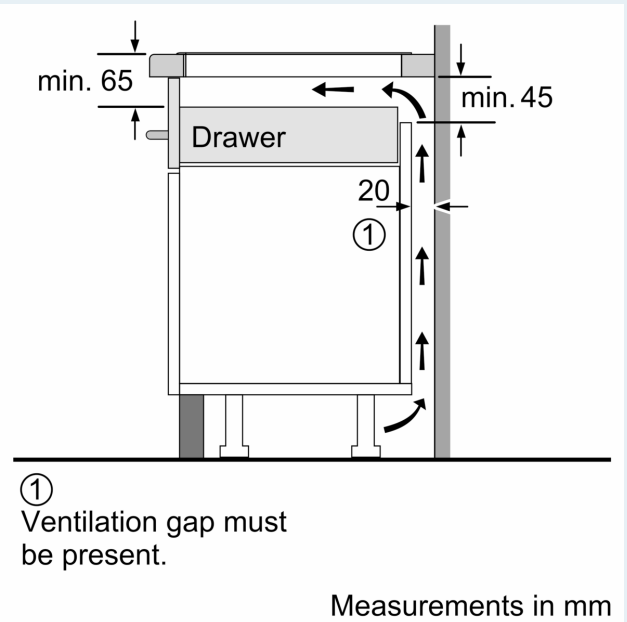

Product name/family: Cooking zone ceramic
 Built-in / Free-standing: Built-in
 Source of energy: Electric
 Number of cooking zones: 4
 Min. required niche size for installation (HxWxD):51 x 560-560 x 490-500 mm
 Width of the appliance: 592 mm
 Dimensions: 51x592x522 mm
 Dimensions of the packed product (HxWxD): ... 126 x 753 x 603 mm
 Weight: 12.4 kg
 Gross weight: 14.6 kg
 Residual heat indicator: Separate
 Location of control panel: Front
 Basic surface material: Ceramic
 Color of surface: Black
 Length electrical supply cord: 110.0 cm
 EAN code:4242003716786
 Nominal power: 220-240 V
 Frequency:50; 60 Hz

Cooking assistance

- fryingSensor with 4 temperature settings: prevents overcooking with the automatic temperature regulation of the integrated sensor.

Safety

- 2 stage residual heat indicators: indicates which cooking zones are still hot or warm.
- Control panel lock: prevent unintended activation of the hob.
- Control panel pause: wipe overboiled liquids without unintentionally changing settings (blocking all touch buttons for 30 seconds).
- Main on/off switch: switch off all cooking zones at the touch of a button.
- Automatic safety switch off: for safety reasons, heating stops after a preset time if not used.
- Energy Consumption Display: shows the electricity consumption of the last cooking process.

Installation

- Dimensions of the product (HxWxD mm): 51 x 592 x 522

- Required niche size for installation (HxWxD mm) : 51 x 560 x (490 - 500)
- Min. worktop thickness: 16 mm
- Connected load: 7.4 KW
- Connection current management (20, 16, 13, 10 Amps options): limit the maximum power if needed (depends on fuse protection of electric installation).
- Power cord: 1.1 m, Cable included in packaging

**iQ700, Induction hob, 60 cm,
Black,
EX651FEC1E**

①
Ventilation gap must
be present

All measurements in mm