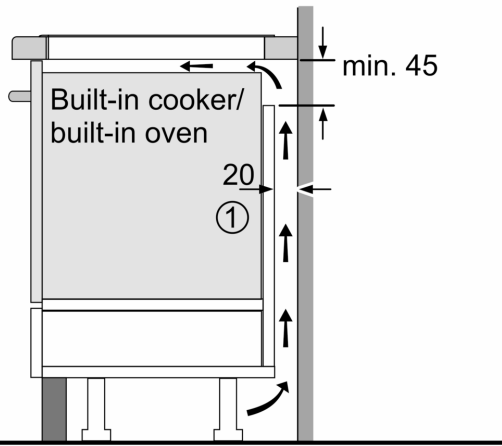

①
Ventilation gap must
be present

All measurements in mm