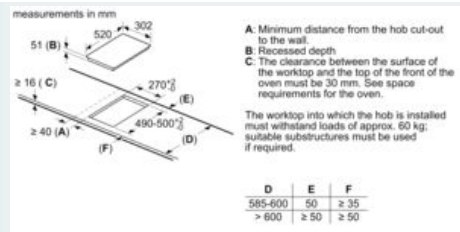

iQ700, Flex induction cooktop, 30 cm, Black EX375FXB1E

Dimensioned drawings

measurements in mm
Domino combination options with corresponding appliance and cut-out dimensions

Width category: 30 40 60 70 80 90
Appliance width: 302 392 602 710 812 912

	A	B	C	D	L	X
2x30	302	302	-	-	604	572
1x30, 1x40	302	392	-	-	694	662
1x30, 1x60	302	602	-	-	904	872
1x30, 1x70*	302	710	-	-	1012	980
1x30, 1x80	302	812	-	-	1114	1082
1x30, 1x90	302	912	-	-	1214	1182
2x40	392	392	-	-	784	752
1x40, 1x60	392	602	-	-	994	962
1x40, 1x70*	392	710	-	-	1102	1070
1x40, 1x80	392	812	-	-	1204	1172
1x40, 1x90	392	912	-	-	1304	1272
3x30	302	302	302	-	906	874
2x30, 1x40	302	302	392	-	996	964
2x30, 1x60	302	302	602	-	1206	1174
2x30, 1x70*	302	302	710	-	1314	1282
2x30, 1x80	302	302	812	-	1416	1384
2x30, 1x90	302	302	912	-	1516	1484
1x30, 2x40	302	392	392	-	1086	1054
1x30, 1x40, 1x60	302	392	602	-	1296	1264
1x30, 1x40, 1x70*	302	392	710	-	1404	1372
1x30, 1x40, 1x80	302	392	812	-	1506	1474
1x30, 1x40, 1x90	302	392	912	-	1606	1574
3x40	392	392	392	-	1176	1144
2x40, 1x60	392	392	602	-	1386	1354
4x30	302	302	302	302	1208	1176
3x30, 1x40	302	302	302	392	1298	1266
2x30, 2x40	302	302	392	392	1388	1356
1x30, 3x40	302	392	392	392	1478	1446
1x30, 1x75	302	750	-	-	1052	1016
1x40, 1x75	392	750	-	-	1142	1106
2x30, 1x75	302	302	750	-	1354	1318
1x30, 1x40, 1x75	302	392	750	-	1444	1408