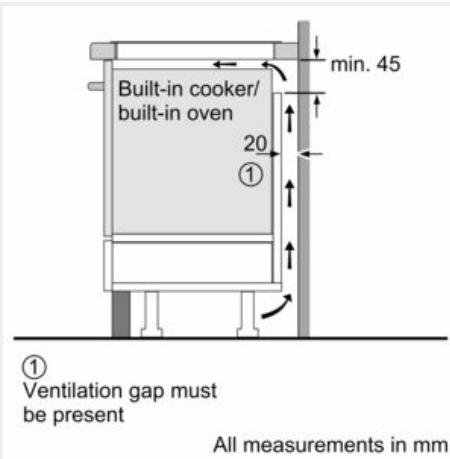

iQ700, Flex induction cooktop, 30 cm, Black EX375FXB1E

Dimensioned drawings

measurements in mm
Domino combination options with corresponding appliance and cut-out dimensions

Width category: 30 40 60 70 80 90
Appliance width: 302 392 602 710 812 912

	A	B	C	D	L	X
2x30	302	302	-	-	604	572
1x30, 1x40	302	392	-	-	694	662
1x30, 1x60	302	602	-	-	904	872
1x30, 1x70*	302	710	-	-	1012	980
1x30, 1x80	302	812	-	-	1114	1082
1x30, 1x90	302	912	-	-	1214	1182
2x40	392	392	-	-	784	752
1x40, 1x60	392	602	-	-	994	962
1x40, 1x70*	392	710	-	-	1102	1070
1x40, 1x80	392	812	-	-	1204	1172
1x40, 1x90	392	912	-	-	1304	1272
3x30	302	302	302	-	906	874
2x30, 1x40	302	302	392	-	996	964
2x30, 1x60	302	302	602	-	1206	1174
2x30, 1x70*	302	302	710	-	1314	1282
2x30, 1x80	302	302	812	-	1416	1384
2x30, 1x90	302	302	912	-	1516	1484
1x30, 2x40	302	392	392	-	1086	1054
1x30, 1x40, 1x60	302	392	602	-	1296	1264
1x30, 1x40, 1x70*	302	392	710	-	1404	1372
1x30, 1x40, 1x80	302	392	812	-	1506	1474
1x30, 1x40, 1x90	302	392	912	-	1606	1574
3x40	392	392	392	-	1176	1144
2x40, 1x60	392	392	602	-	1386	1354
4x30	302	302	302	302	1208	1176
3x30, 1x40	302	302	302	392	1298	1266
2x30, 2x40	302	302	392	392	1388	1356
1x30, 3x40	302	392	392	392	1478	1446
1x30, 1x75	302	750	-	-	1052	1016
1x40, 1x75	392	750	-	-	1142	1106
2x30, 1x75	302	302	750	-	1354	1318
1x30, 1x40, 1x75	302	392	750	-	1444	1408