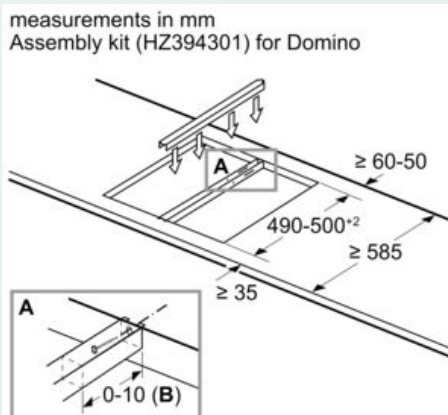

When installing two or more Domino units side-by-side, one or more assembly kits are required (2 units = 1 assembly kit, 3 units = 2 assembly kits, etc.).

B: Dependent on the cut-out depth