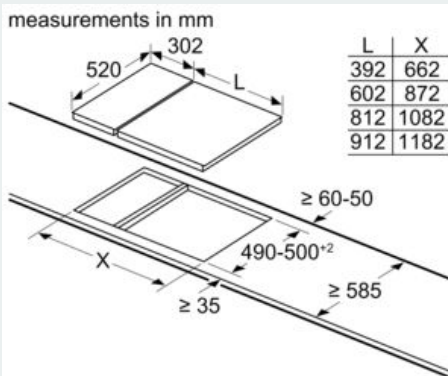

iQ700, Flex induction cooktop, 30 cm, Black EX375FXB1E

Dimensioned drawings