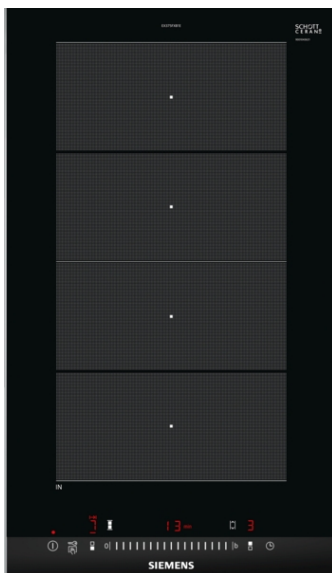

## iQ700, Flex induction cooktop, 30 cm, Black EX375FXB1E

Siemens flexInduction cooktop is designed for greater flexibility when cooking

- ✓ The 30 cm wide cooktop is ideal for combining with other Domino or faceted design cooktops.
- ✓ flexInduction – Smart cooking zone that adapts to your cookware.
- ✓ The touchSlider allows the hob temperature to be controlled by entering it directly or by moving the slider with a single finger.
- ✓ powerMove Plus enables intuitive control thanks to three heating zones with different temperatures, just by moving the pan
- ✓ powerBoost – Increases the power of an induction zone by up to 50%.