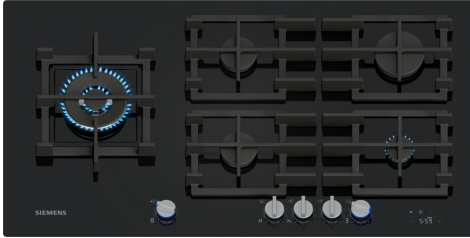

**iQ700, Gas hob, 90 cm, Tempered glass, Black
ER9A6SH40**

Tempered glass gas hob with stepFlame Technology for precise flame control, intelligent hob-hood-control, detachable dials and semi-continuous pan supports for an easy cleaning.

- ✓ stepFlame Technology: Precise flame control with nine different settings
- ✓ Detachable metallic sword dials: Easily removable for easy cleaning and precise cooking control
- ✓ Illuminated dials: Instantly recognise when burner is on and its power level
- ✓ cookConnect: Control different functions of your hood, like power level or light, directly from your hob with a matching Siemens hood
- ✓ Intelligent hood automatic: The hood is synced to your hob for maximum convenience

HZ298105	Simmer plate
HZ298107	Wok ring
HZ298114	Small pot support
HZ32WA00	Wireless food thermometer
HZ9SE040	4 pieces Set
HZ9SE060	6 pieces Set

Product name/family: gas hob w integrated controls
 Built-in / Free-standing: Built-in
 Source of energy: Gas
 Number of cooking zones: 5
 Required niche size for installation (HxWxD): 45 x 850-850 x 490-500 mm
 Width of the appliance: 915 mm
 Dimensions: 54x915x520 mm
 Dimensions of the packed product (HxWxD): . 170 x 1110 x 660 mm
 Weight: 24.2 kg
 Gross weight: 27.6 kg
 Residual heat indicator: Separate
 Location of control panel: Front
 Basic surface material: Tempered glass
 Color of surface: Black
 Color of frame: Black
 Length electrical supply cord: 100.0 cm
 EAN code: 4242003948408
 Gas connection rating: 13700 W
 Fuse protection: 3 A
 Nominal power: 220-240 V
 Frequency: 50; 60 Hz

iQ700, Gas hob, 90 cm, Tempered glass, Black ER9A6SH40

Design

- Tempered Glass surface, black
- frameless design: install the hob either flush or slightly raised on the worktop
- Cast iron pan supports with rubber feet
- illuminated full metal