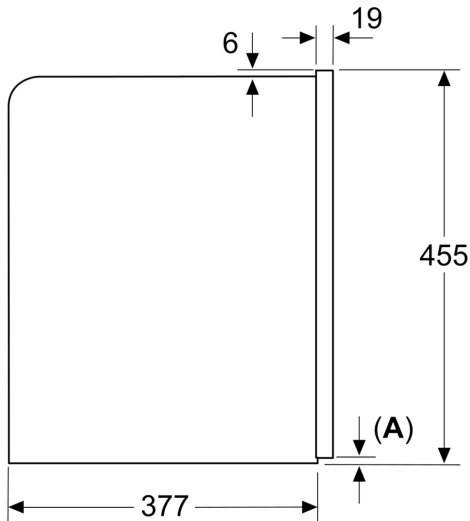

Features

Technical Data

Built-in / Free-standing: Built-in
 Frothing nozzle: No
 Display: No
 Water protection system: Yes
 Portion sizes: All cups
 Dimensions: 455 x 594 x 385 mm
 Dimensions of the packed product (HxWxD): ... 540 x 560 x 670 mm
 Min. required niche size for installation (HxWxD): .. 449 x 558 x 376 mm
 EAN code: 4242003895603
 Fuse protection: 10 A
 Nominal power: 220-240 V
 Frequency: 50/60 Hz
 Plug type: GARDY plug w/ earthing

**iQ700, Built-in fully automatic coffee machine, Black
CT918L1D0**

Dimensioned drawings

Measurements in mm

A: 7.5 mm

Measurements in mm

Bean and water containers are removed from the front
Recommended installation height
950–1450 mm

Dimensioned drawings

Measurements in mm

Measurements in mm