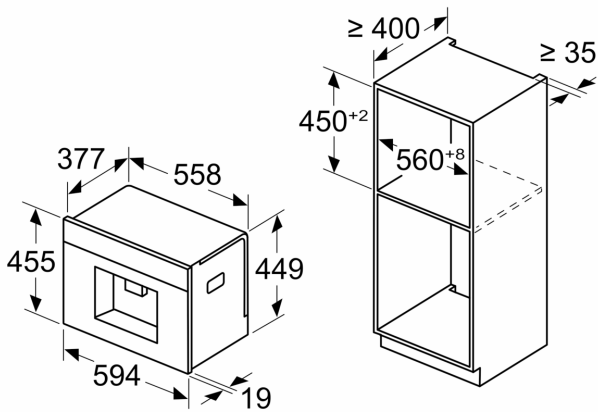

Features

Technical Data

Built-in / Free-standing: Built-in
 Frothing nozzle: No
 Display: No
 Water protection system: Yes
 Portion sizes: All cups
 Dimensions: 455 x 594 x 385 mm
 Dimensions of the packed product (HxWxD): ... 540 x 560 x 670 mm
 Min. required niche size for installation (HxWxD): .. 449 x 558 x 376 mm
 EAN code: 4242003895603
 Fuse protection: 10 A
 Nominal power: 220-240 V
 Frequency: 50/60 Hz
 Plug type: GARDY plug w/ earthing

**iQ700, Built-in fully automatic coffee machine, Black
CT918L1D0**

Dimensioned drawings

Measurements in mm

A: 7.5 mm

Measurements in mm

Bean and water containers are removed from the front
Recommended installation height
950–1450 mm

Measurements in mm

Bean and water containers are removed from the front
Recommended installation height
950–1450 mm

Measurements in mm

Left corner installation

If using the 92° hinge limiter, the min. distance to the wall is only 100 mm

Dimensioned drawings

Measurements in mm

Measurements in mm