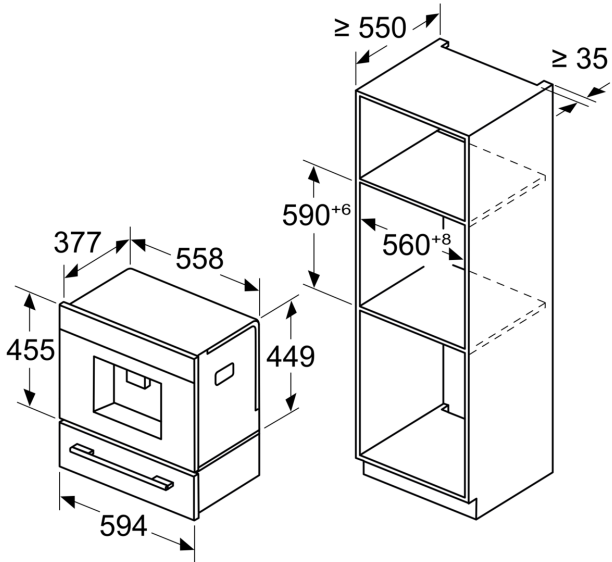

**iQ700, Built-in fully automatic coffee machine, Black
CT918L1D0**

Dimensioned drawings

Measurements in mm

A: 7.5 mm

Measurements in mm

Bean and water containers are removed from the front
Recommended installation height
950–1450 mm

Measurements in mm

Bean and water containers are removed from the front
Recommended installation height
950–1450 mm

Measurements in mm

Left corner installation

If using the 92° hinge limiter, the min. distance to the wall is only 100 mm

Dimensioned drawings

Measurements in mm

Measurements in mm