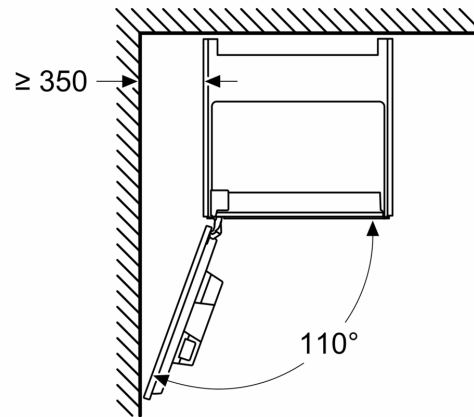

**iQ700, Built-in fully automatic coffee machine, Black
CT918L1D0**

Dimensioned drawings

Measurements in mm

A: 7.5 mm

Measurements in mm

Bean and water containers are removed from the front
Recommended installation height
950–1450 mm

Measurements in mm

Bean and water containers are removed from the front
Recommended installation height
950–1450 mm

Measurements in mm

Left corner installation

If using the 92° hinge limiter, the min. distance to the wall is only 100 mm

Dimensioned drawings

Measurements in mm

Measurements in mm