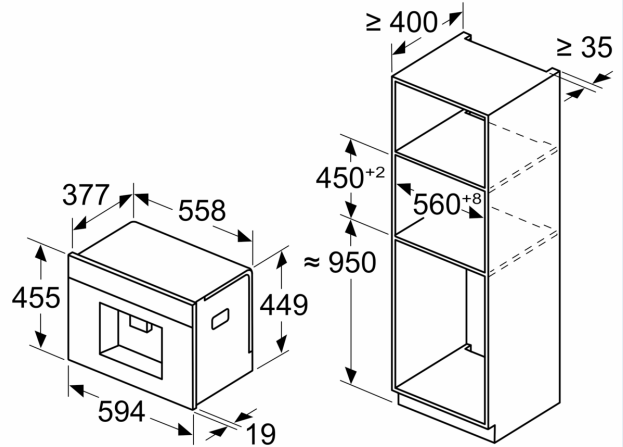

Features

Technical Data

Built-in / Free-standing: Built-in
 Frothing nozzle: No
 Display: No
 Water protection system: Yes
 Portion sizes: All cups
 Dimensions: 455 x 594 x 385 mm
 Dimensions of the packed product (HxWxD): ... 540 x 560 x 670 mm
 Min. required niche size for installation (HxWxD): .. 449 x 558 x 376 mm
 EAN code: 4242003895603
 Fuse protection: 10 A
 Nominal power: 220-240 V
 Frequency: 50/60 Hz
 Plug type: GARDY plug w/ earthing

**iQ700, Built-in fully automatic coffee machine, Black
CT918L1D0**

Dimensioned drawings

Measurements in mm

A: 7.5 mm

Measurements in mm

Bean and water containers are removed from the front
Recommended installation height
950–1450 mm

Measurements in mm

Bean and water containers are removed from the front
Recommended installation height
950–1450 mm

Measurements in mm

Left corner installation

If using the 92° hinge limiter, the min. distance to the wall is only 100 mm

Dimensioned drawings

Measurements in mm

Measurements in mm