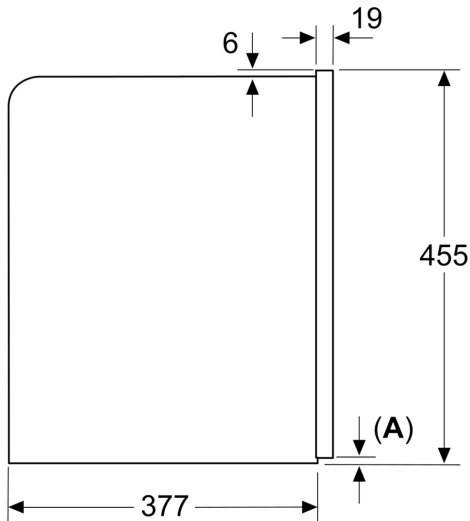

Features

Technical Data

Built-in / Free-standing: Built-in
 Frothing nozzle: No
 Display: No
 Water protection system: No
 Portion sizes: All cups
 Dimensions: 455 x 594 x 385 mm
 Dimensions of the packed product (HxWxD): ... 540 x 478 x 670 mm
 Min. required niche size for installation (HxWxD): .. 449 x 558 x 376 mm
 EAN code: 4242003895580
 Fuse protection: 10 A
 Nominal power: 220-240 V
 Frequency: 50/60 Hz
 Plug type: Gardy plug w/ earthing

(TZ80004...), adapter for milk carton (TZ70001), milk container (TZ90009)

**iQ700, Built-in fully automatic coffee machine, Black
CT718L1B0**

Dimensioned drawings

Measurements in mm

A: 7.5 mm

Measurements in mm

Bean and water containers are removed from the front
Recommended installation height
950–1450 mm

Measurements in mm

Bean and water containers are removed from the front
Recommended installation height
950–1450 mm

Measurements in mm

Left corner installation

If using the 92° hinge limiter, the min. distance to the wall is only 100 mm

Dimensioned drawings

Measurements in mm