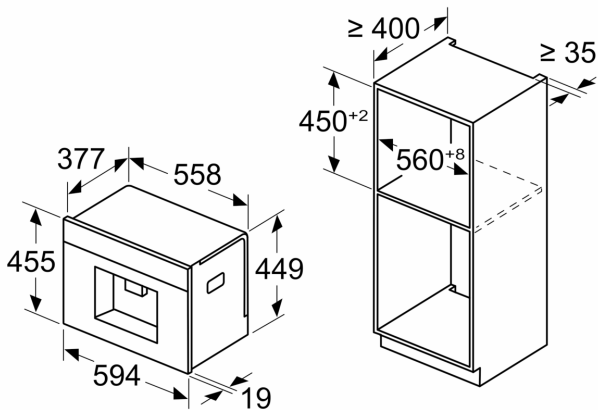

Features

Technical Data

Built-in / Free-standing: Built-in
 Frothing nozzle: No
 Display: No
 Water protection system: No
 Portion sizes: All cups
 Dimensions: 455 x 594 x 385 mm
 Dimensions of the packed product (HxWxD): ... 540 x 478 x 670 mm
 Min. required niche size for installation (HxWxD): .. 449 x 558 x 376 mm
 EAN code: 4242003895580
 Fuse protection: 10 A
 Nominal power: 220-240 V
 Frequency: 50/60 Hz
 Plug type: Gardy plug w/ earthing

(TZ80004...), adapter for milk carton (TZ70001), milk container (TZ90009)

**iQ700, Built-in fully automatic coffee machine, Black
CT718L1B0**

Dimensioned drawings

Measurements in mm

A: 7.5 mm

Measurements in mm

Bean and water containers are removed from the front
Recommended installation height
950–1450 mm

Measurements in mm

Bean and water containers are removed from the front
Recommended installation height
950–1450 mm

Measurements in mm

Left corner installation

If using the 92° hinge limiter, the min. distance to the wall is only 100 mm

Dimensioned drawings

Measurements in mm