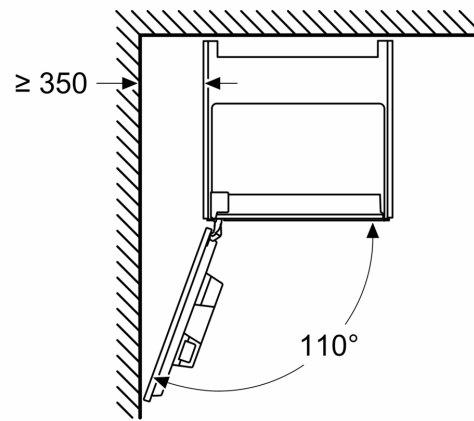

(TZ80004...), adapter for milk carton (TZ70001), milk container (TZ90009)

**iQ700, Built-in fully automatic coffee machine, Black
CT718L1B0**

Dimensioned drawings

Measurements in mm

A: 7.5 mm

Measurements in mm

Bean and water containers are removed from the front
Recommended installation height
950–1450 mm

Measurements in mm

Bean and water containers are removed from the front
Recommended installation height
950–1450 mm

Measurements in mm

Left corner installation

If using the 92° hinge limiter, the min. distance to the wall is only 100 mm

Dimensioned drawings

Measurements in mm