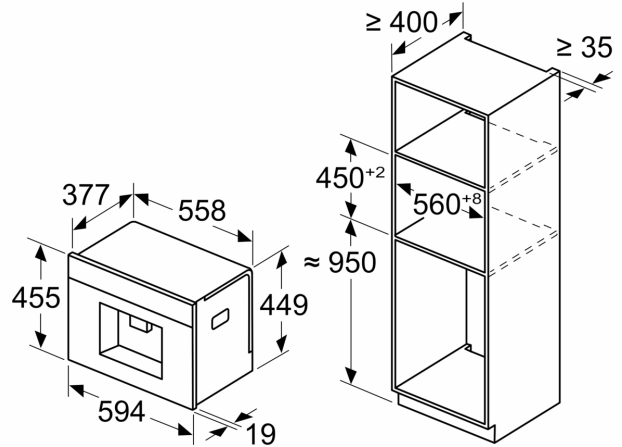

Features

Technical Data

Built-in / Free-standing: Built-in
 Frothing nozzle: No
 Display: No
 Water protection system: No
 Portion sizes: All cups
 Dimensions: 455 x 594 x 385 mm
 Dimensions of the packed product (HxWxD): ... 540 x 478 x 670 mm
 Min. required niche size for installation (HxWxD): .. 449 x 558 x 376 mm
 EAN code: 4242003895580
 Fuse protection: 10 A
 Nominal power: 220-240 V
 Frequency: 50/60 Hz
 Plug type: Gardy plug w/ earthing

(TZ80004...), adapter for milk carton (TZ70001), milk container (TZ90009)

**iQ700, Built-in fully automatic coffee machine, Black
CT718L1B0**

Dimensioned drawings

Measurements in mm

A: 7.5 mm

Measurements in mm

Bean and water containers are removed from the front
Recommended installation height
950–1450 mm

Measurements in mm

Bean and water containers are removed from the front
Recommended installation height
950–1450 mm

Measurements in mm

Left corner installation

If using the 92° hinge limiter, the min. distance to the wall is only 100 mm

Dimensioned drawings

Measurements in mm