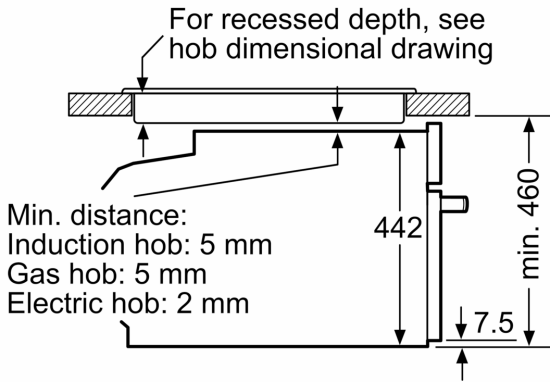

- Heat reflective glass
- Control panel lock
- Automatic safety switch off Residual heat indicator Start button Door

contact switch

Technical information

- Power cord length 150 cm Cable length
- Usable length of water hose outside the appliance: 700mm
- Nominal voltage: 220 - 240 V
- Total connected load electric: 3.3 KW
- Energy efficiency rating (acc. EU Nr. 65/2014): A+
- Energy consumption per cycle in conventional mode:0.73 kWh
- Energy consumption per cycle in fan-forced convection mode:0.61 kWh
- Number of cavities: Main cavity Heat source: electrical Cavity volume:47 litre capacity

Performance/technical information

- Appliance dimension (hxwx): 455 mm x 594 mm x 548 mm
- Niche dimension (hxwx): 450 mm - 455 mm x 560 mm - 568 mm x 550 mm
- Please refer to the dimensions provided in the installation manual

Measurements in mm

- A:** 19.5 mm
- B:** Space for appliance connection 320 x 115 mm
- C:** Water connection for supply hose must always be accessible
- D:** Water connection must be 150 mm lower than upper edge of appliance
- E:** Measured from centre of appliance

Installing two appliances on top of each other
Air exchange

A: Air inlet $\geq 200 \text{ cm}^2$

measurements in mm

Installation with a hob.

measurements in mm

If the compact appliance will be installed underneath a hob, the following worktop thicknesses (including substructure if necessary) must be taken into account.