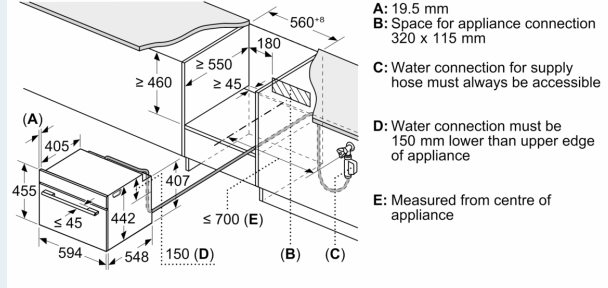

- Heat reflective glass
- Control panel lock
- Automatic safety switch off Residual heat indicator Start button Door

contact switch

Technical information

- Power cord length 150 cm Cable length
- Usable length of water hose outside the appliance: 700mm
- Nominal voltage: 220 - 240 V
- Total connected load electric: 3.3 KW
- Energy efficiency rating (acc. EU Nr. 65/2014): A+
- Energy consumption per cycle in conventional mode:0.73 kWh
- Energy consumption per cycle in fan-forced convection mode:0.61 kWh
- Number of cavities: Main cavity Heat source: electrical Cavity volume:47 litre capacity

Performance/technical information

- Appliance dimension (hxwx): 455 mm x 594 mm x 548 mm
- Niche dimension (hxwx): 450 mm - 455 mm x 560 mm - 568 mm x 550 mm
- Please refer to the dimensions provided in the installation manual

iQ700, Built-in compact oven with steam function, 60 x 45 cm, Black CS958GDD1

Measurements in mm

- A:** 19.5 mm
- B:** Space for appliance connection 320 x 115 mm
- C:** Water connection for supply hose must always be accessible
- D:** Water connection must be 150 mm lower than upper edge of appliance
- E:** Measured from centre of appliance

Measurements in mm

- A:** 19.5 mm
- B:** Space for appliance connection 320 x 115 mm
- C:** Water connection for supply hose must always be accessible
- D:** Water connection must be 150 mm lower than upper edge of appliance
- E:** Measured from centre of appliance