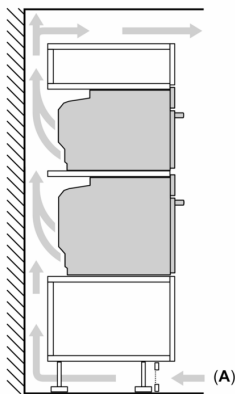

Installing two appliances on top of each other
Air exchange

A: Air inlet $\geq 200 \text{ cm}^2$