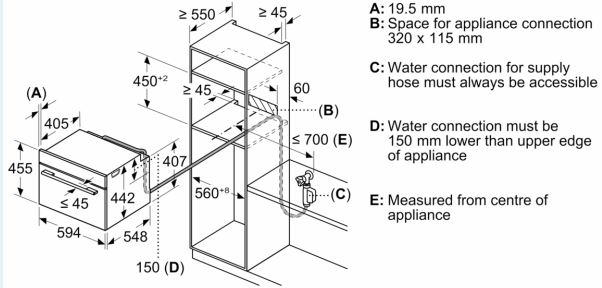

- Heat reflective glass
- Control panel lock
- Automatic safety switch off Residual heat indicator Start button Door

contact switch

Technical information

- Power cord length 150 cm Cable length
- Usable length of water hose outside the appliance: 700mm
- Nominal voltage: 220 - 240 V
- Total connected load electric: 3.3 KW
- Energy efficiency rating (acc. EU Nr. 65/2014): A+
- Energy consumption per cycle in conventional mode:0.73 kWh
- Energy consumption per cycle in fan-forced convection mode:0.61 kWh
- Number of cavities: Main cavity Heat source: electrical Cavity volume:47 litre capacity

Performance/technical information

- Appliance dimension (hxwx): 455 mm x 594 mm x 548 mm
- Niche dimension (hxwx): 450 mm - 455 mm x 560 mm - 568 mm x 550 mm
- Please refer to the dimensions provided in the installation manual

iQ700, Built-in compact oven with steam function, 60 x 45 cm, Black CS958GDD1

Measurements in mm

- A:** 19.5 mm
- B:** Space for appliance connection 320 x 115 mm
- C:** Water connection for supply hose must always be accessible
- D:** Water connection must be 150 mm lower than upper edge of appliance
- E:** Measured from centre of appliance

Measurements in mm

- A:** 19.5 mm
- B:** Space for appliance connection 320 x 115 mm
- C:** Water connection for supply hose must always be accessible
- D:** Water connection must be 150 mm lower than upper edge of appliance
- E:** Measured from centre of appliance