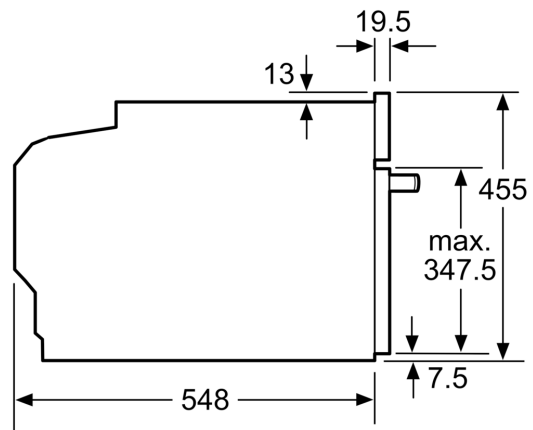

measurements in mm