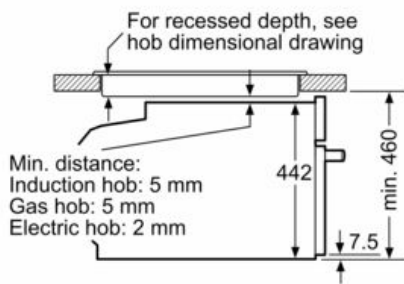

Features

Technical Data

Color / Material Front : Stainless steel
 Construction type : Built-in
 Door opening : Drop down
 Required niche size for installation (HxWxD) : 450-455 x 560-568 x 550 mm
 Dimensions of the packed product (HxWxD) : 530 x 660 x 690 mm
 Control Panel Material : Stainless steel
 Door Material : Glass
 Net weight : 34.0 kg
 Approval certificates : CE, VDE
 Length of electrical supply cord : 150 cm
 EAN code : 4242003839294
 Fuse protection : 16 A
 Voltage : 220-240 V
 Frequency : 50; 60 Hz
 Plug type : no plug
 Approval certificates : CE, VDE
 Number of cavities (2010/30/EC) : 1
 Usable volume (of cavity) - NEW (2010/30/EC) : 47 l
 Energy efficiency rating : A+
 Energy consumption per cycle conventional (2010/30/EC) : 0.73 kWh/cycle
 Energy consumption per cycle forced air convection (2010/30/EC) : 0.61 kWh/cycle
 Energy efficiency index (2010/30/EC) : 81.3 %

Accessories

- 1 x steam container, punched, size S, 1 x steam container, punched, size XL, 1 x steam container, unpunched, size S, 1 x grid, 1 x universal pan

Performance/technical information

- Energy efficiency rating (acc. EU Nr. 65/2014): A+
- Energy consumption per cycle in conventional mode:0.73 kWh
- Energy consumption per cycle in fan-forced convection mode:0.61 kWh
- Number of cavities: Main cavity Heat source: electrical Cavity volume:47 litre capacity
- Temperature range 30 °C - 250 °C
- Location of water tank: Outside cavity
- 1 l Water tank capacity:
- Power cord length 150 cm Cable length
- Nominal voltage: 220 - 240 V
- Appliance dimension (hwxwd): 455 mm x 594 mm x 548 mm
- Please refer to the dimensions provided in the installation manual

iQ700, Built-in compact oven with steam function, 60 x 45 cm, Stainless steel
CS656GBS7B

Dimensioned drawings

Installation with a hob.

measurements in mm

measurements in mm

If the compact appliance will be installed underneath a hob, the following worktop thicknesses (including substructure if necessary) must be taken into account.