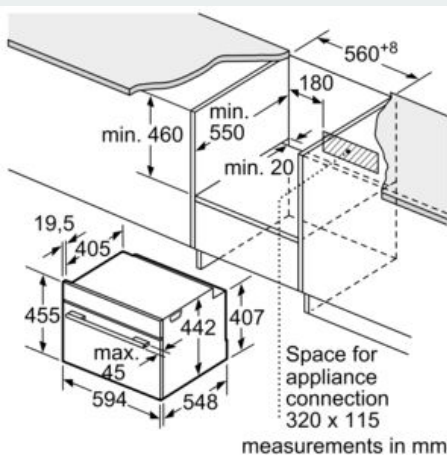

Accessories

- 1 x steam container, punched, size S, 1 x steam container, punched, size XL, 1 x steam container, unpunched, size S, 1 x grid, 1 x universal pan

Performance/technical information

- Energy efficiency rating (acc. EU Nr. 65/2014): A+
- Energy consumption per cycle in conventional mode:0.73 kWh
- Energy consumption per cycle in fan-forced convection mode:0.61 kWh
- Number of cavities: Main cavity Heat source: electrical Cavity volume:47 litre capacity
- Temperature range 30 °C - 250 °C
- Location of water tank: Outside cavity
- 1 l Water tank capacity:
- Power cord length 150 cm Cable length
- Nominal voltage: 220 - 240 V
- Appliance dimension (hwxwd): 455 mm x 594 mm x 548 mm
- Please refer to the dimensions provided in the installation manual

iQ700, Built-in compact oven with steam function, 60 x 45 cm, Stainless steel
CS656GBS7B

Dimensioned drawings

Installation with a hob.

measurements in mm

measurements in mm

If the compact appliance will be installed underneath a hob, the following worktop thicknesses (including substructure if necessary) must be taken into account.

Hob type	min. worktop thickness	
	fitted	flush
Induction hob	42 mm	43 mm
Full surface Induction hob	52 mm	53 mm
Gas hob	32 mm	43 mm
Electric hob	32 mm	35 mm

measurements in mm

measurements in mm