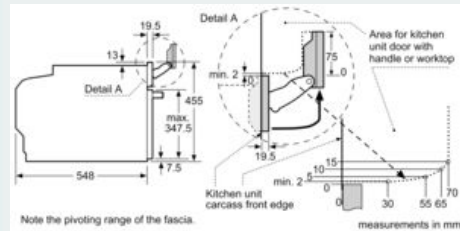

Accessories

- 1 x steam container, punched, size S, 1 x steam container, punched, size XL, 1 x steam container, unpunched, size S, 1 x grid, 1 x universal pan

Performance/technical information

- Energy efficiency rating (acc. EU Nr. 65/2014): A+
- Energy consumption per cycle in conventional mode:0.73 kWh
- Energy consumption per cycle in fan-forced convection mode:0.61 kWh
- Number of cavities: Main cavity Heat source: electrical Cavity volume:47 litre capacity
- Temperature range 30 °C - 250 °C
- Location of water tank: Outside cavity
- 1 l Water tank capacity:
- Power cord length 150 cm Cable length
- Nominal voltage: 220 - 240 V
- Appliance dimension (hwxwd): 455 mm x 594 mm x 548 mm
- Please refer to the dimensions provided in the installation manual

iQ700, Built-in compact oven with steam function, 60 x 45 cm, Stainless steel
CS656GBS7B

Dimensioned drawings

Installation with a hob.

measurements in mm

measurements in mm

If the compact appliance will be installed underneath a hob, the following worktop thicknesses (including substructure if necessary) must be taken into account.

Hob type	min. worktop thickness	
	fitted	flush
Induction hob	42 mm	43 mm
Full surface Induction hob	52 mm	53 mm
Gas hob	32 mm	43 mm
Electric hob	32 mm	35 mm

measurements in mm

measurements in mm