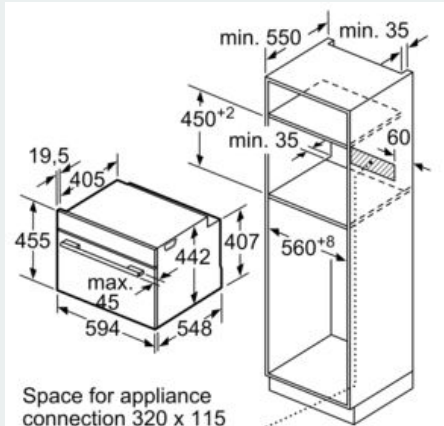

Features

Technical Data

Color / Material Front : Stainless steel
 Construction type : Built-in
 Door opening : Drop down
 Required niche size for installation (HxWxD) : 450-455 x 560-568 x 550 mm
 Dimensions of the packed product (HxWxD) : 530 x 660 x 690 mm
 Control Panel Material : Stainless steel
 Door Material : Glass
 Net weight : 34.0 kg
 Approval certificates : CE, VDE
 Length of electrical supply cord : 150 cm
 EAN code : 4242003839294
 Fuse protection : 16 A
 Voltage : 220-240 V
 Frequency : 50; 60 Hz
 Plug type : no plug
 Approval certificates : CE, VDE
 Number of cavities (2010/30/EC) : 1
 Usable volume (of cavity) - NEW (2010/30/EC) : 47 l
 Energy efficiency rating : A+
 Energy consumption per cycle conventional (2010/30/EC) : 0.73 kWh/cycle
 Energy consumption per cycle forced air convection (2010/30/EC) : 0.61 kWh/cycle
 Energy efficiency index (2010/30/EC) : 81.3 %

Accessories

- 1 x steam container, punched, size S, 1 x steam container, punched, size XL, 1 x steam container, unpunched, size S, 1 x grid, 1 x universal pan

Performance/technical information

- Energy efficiency rating (acc. EU Nr. 65/2014): A+
- Energy consumption per cycle in conventional mode:0.73 kWh
- Energy consumption per cycle in fan-forced convection mode:0.61 kWh
- Number of cavities: Main cavity Heat source: electrical Cavity volume:47 litre capacity
- Temperature range 30 °C - 250 °C
- Location of water tank: Outside cavity
- 1 l Water tank capacity:
- Power cord length 150 cm Cable length
- Nominal voltage: 220 - 240 V
- Appliance dimension (hwxwd): 455 mm x 594 mm x 548 mm
- Please refer to the dimensions provided in the installation manual

iQ700, Built-in compact oven with steam function, 60 x 45 cm, Stainless steel
CS656GBS7B

Dimensioned drawings

Installation with a hob.

measurements in mm

measurements in mm

If the compact appliance will be installed underneath a hob, the following worktop thicknesses (including substructure if necessary) must be taken into account.